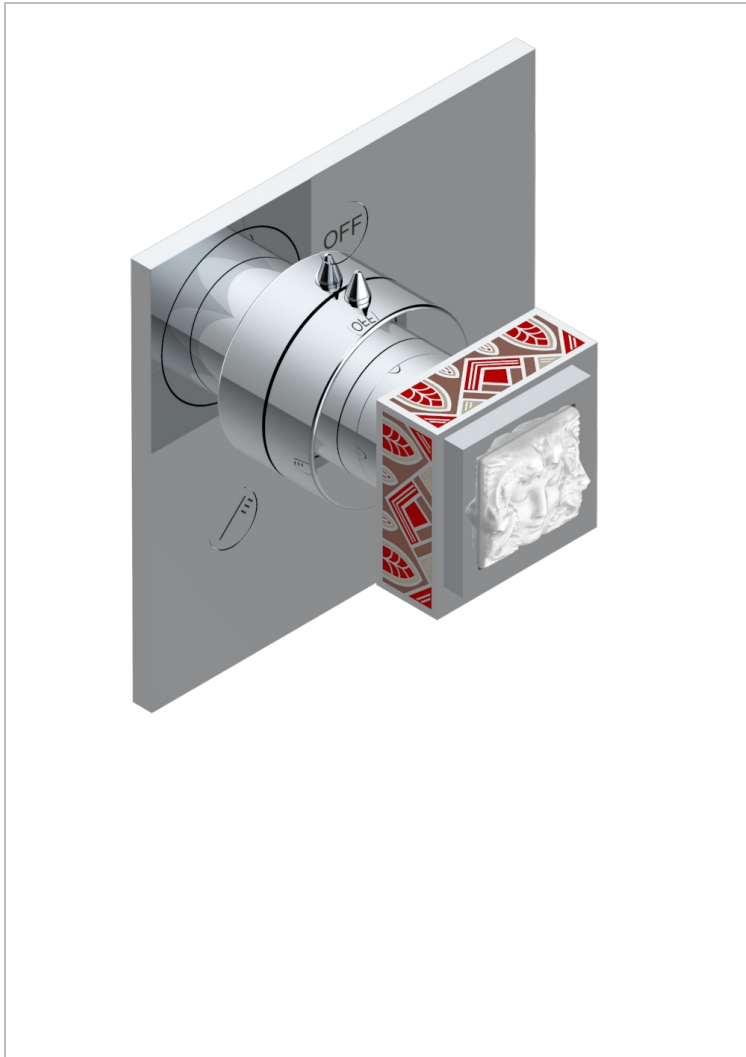

MASQUE DE FEMME SOLAIRE

A2S-48M2SB

Trim for wall mounted diverter, 2 ways - ref. 48M2 and 3 ways - ref. 49M3

特色

- Masque de Femme Solaire
- Trim for wall mounted diverter, 2 ways - ref. 48M2 and 3 ways - ref. 49M3

相关的SKU

- Ref. G00-48M2SOA Wall mounted 3-way diverter with ceramic cartridge for concealed installation- 1 inlet 3/4" and 2 outlets 1/2" without stop position, without trim
- Ref. G00-48M2SPSA Wall mounted 3-way diverter with ceramic cartridge for concealed installation, 1 inlet 3/4" and 2 outlets 1/2" with stop position, without trim
- Ref. G00-49M3SPSA Wall mounted 4-way diverter with ceramic cartridge for concealed installation- 1 inlet 3/4" and 3 outlets 1/2" with stop position, without trim

可选饰面

Black ceram - D30
 哑光浅金 - F31
 哑光金 - F07
 哑光铬 - C02
 哑光镍 - C01
 抛光金 (24K金) - F01

抛光铬 - A02
 抛光铬/抛光金 - G02
 抛光镍 - B01
 浅金 - F30