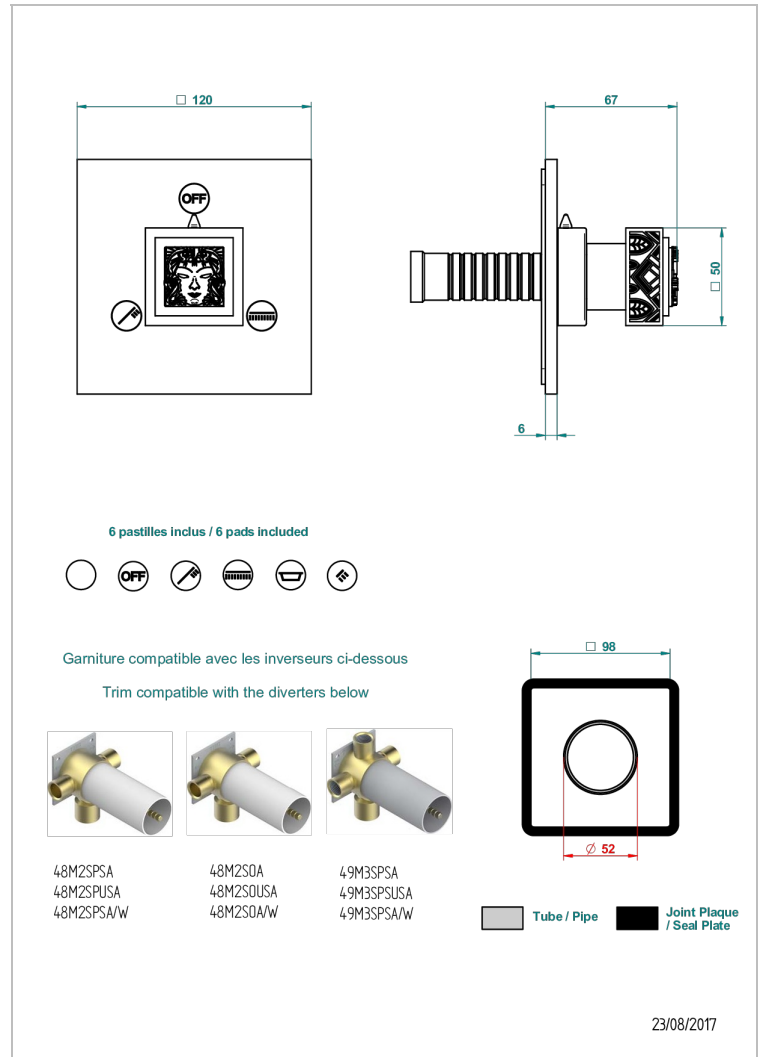

MASQUE DE FEMME SOLAIRE

A2S-48M2SB

Trim for wall mounted diverter, 2 ways - ref. 48M2 and 3 ways - ref. 49M3

特色

- Masque de Femme Solaire
- Trim for wall mounted diverter, 2 ways - ref. 48M2 and 3 ways - ref. 49M3

相关的SKU

- Ref. G00-48M2SOA Wall mounted 3-way diverter with ceramic cartridge for concealed installation- 1 inlet 3/4" and 2 outlets 1/2" without stop position, without trim
- Ref. G00-48M2SPSA Wall mounted 3-way diverter with ceramic cartridge for concealed installation, 1 inlet 3/4" and 2 outlets 1/2" with stop position, without trim
- Ref. G00-49M3SPSA Wall mounted 4-way diverter with ceramic cartridge for concealed installation- 1 inlet 3/4" and 3 outlets 1/2" with stop position, without trim