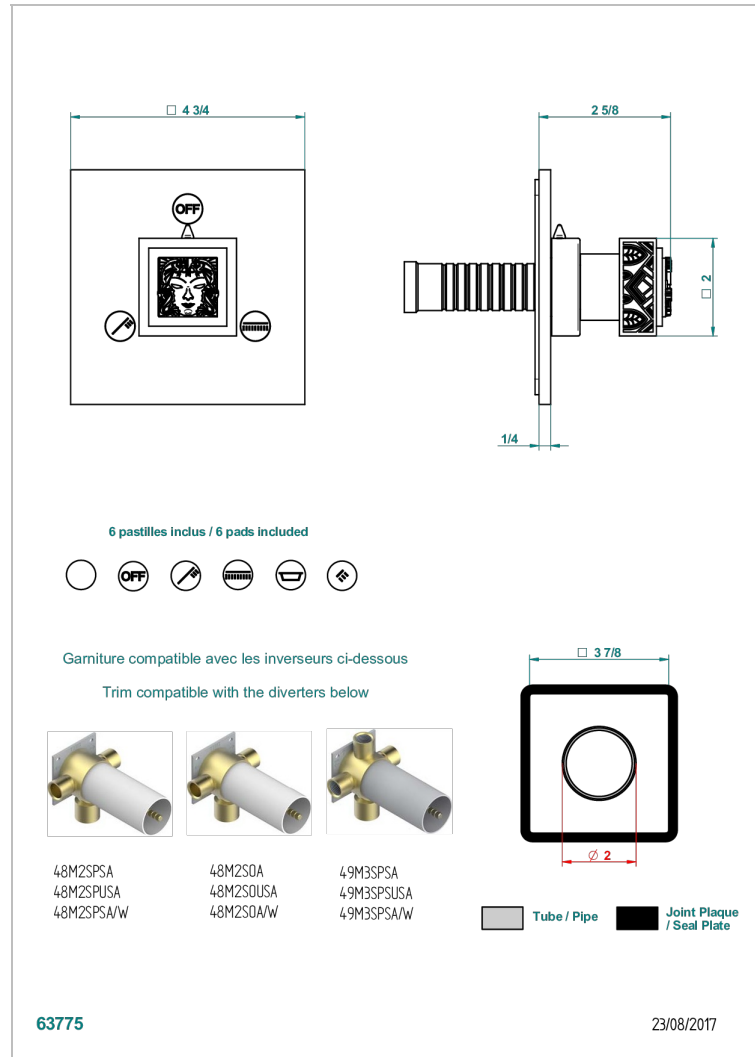

MASQUE DE FEMME SOLAIRE

A2S-48M2SB

Trim for wall mounted diverter, 2 ways - ref. 48M2 and 3 ways - ref. 49M3

CHARACTERISTIC

- Masque de Femme Solaire
- Trim for wall mounted diverter, 2 ways - ref. 48M2 and 3 ways - ref. 49M3

RELATED SKU'S

- Ref. G00-48M2SOA Wall mounted 3-way diverter with ceramic cartridge for concealed installation- 1 inlet 3/4" and 2 outlets 1/2" without stop position, without trim
- Ref. G00-48M2SPSA Wall mounted 3-way diverter with ceramic cartridge for concealed installation, 1 inlet 3/4" and 2 outlets 1/2" with stop position, without trim
- Ref. G00-49M3SPSA Wall mounted 4-way diverter with ceramic cartridge for concealed installation- 1 inlet 3/4" and 3 outlets 1/2" with stop position, without trim