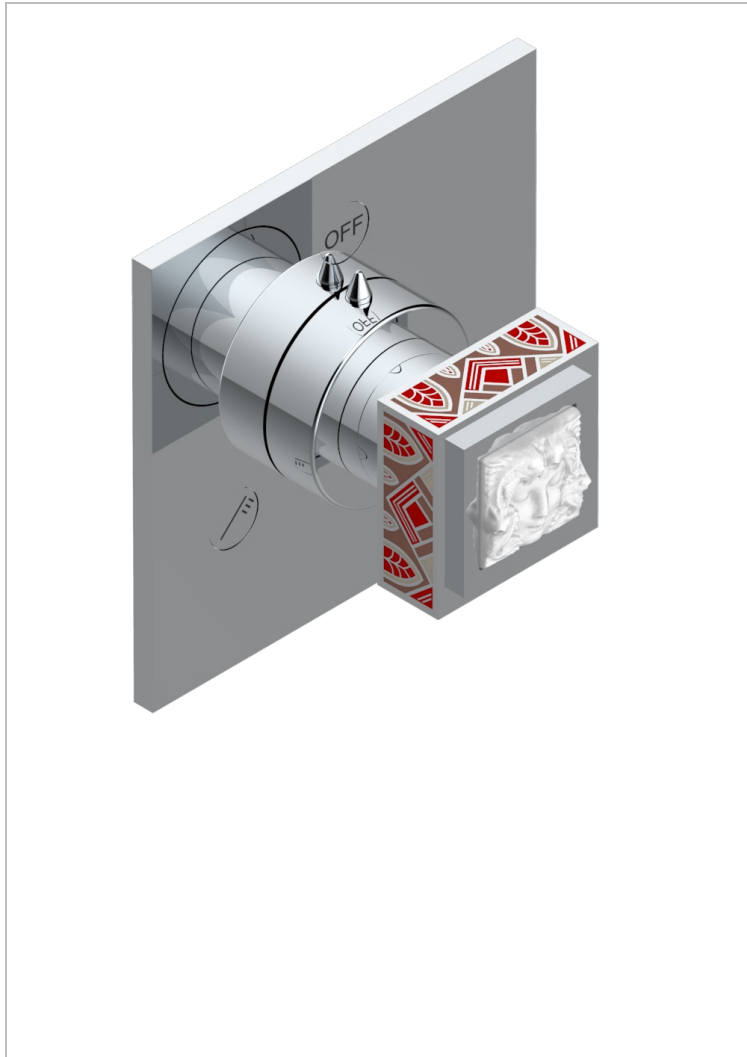

MASQUE DE FEMME SOLAIRE

A2S-48M2SB

Trim for wall mounted diverter, 2 ways - ref. 48M2 and 3 ways - ref. 49M3

CHARACTERISTIC

- Masque de Femme Solaire
- Trim for wall mounted diverter, 2 ways - ref. 48M2 and 3 ways - ref. 49M3

RELATED SKU'S

- Ref. G00-48M2SOA Wall mounted 3-way diverter with ceramic cartridge for concealed installation- 1 inlet 3/4" and 2 outlets 1/2" without stop position, without trim
- Ref. G00-48M2SPSA Wall mounted 3-way diverter with ceramic cartridge for concealed installation, 1 inlet 3/4" and 2 outlets 1/2" with stop position, without trim
- Ref. G00-49M3SPSA Wall mounted 4-way diverter with ceramic cartridge for concealed installation- 1 inlet 3/4" and 3 outlets 1/2" with stop position, without trim

AVAILABLE FINITIONS

Black ceram - D30
 Matt chrome - C02
 Matt gold - F07
 Matt nickel (color finish) - C01
 Polished chrome (color finish) - A02
 Polished chrome / Polished gold (color finish) - G02

Polished gold (color finish) - F01
 Polished nickel - B01
 Soft gold - F30
 Soft matt gold - F31