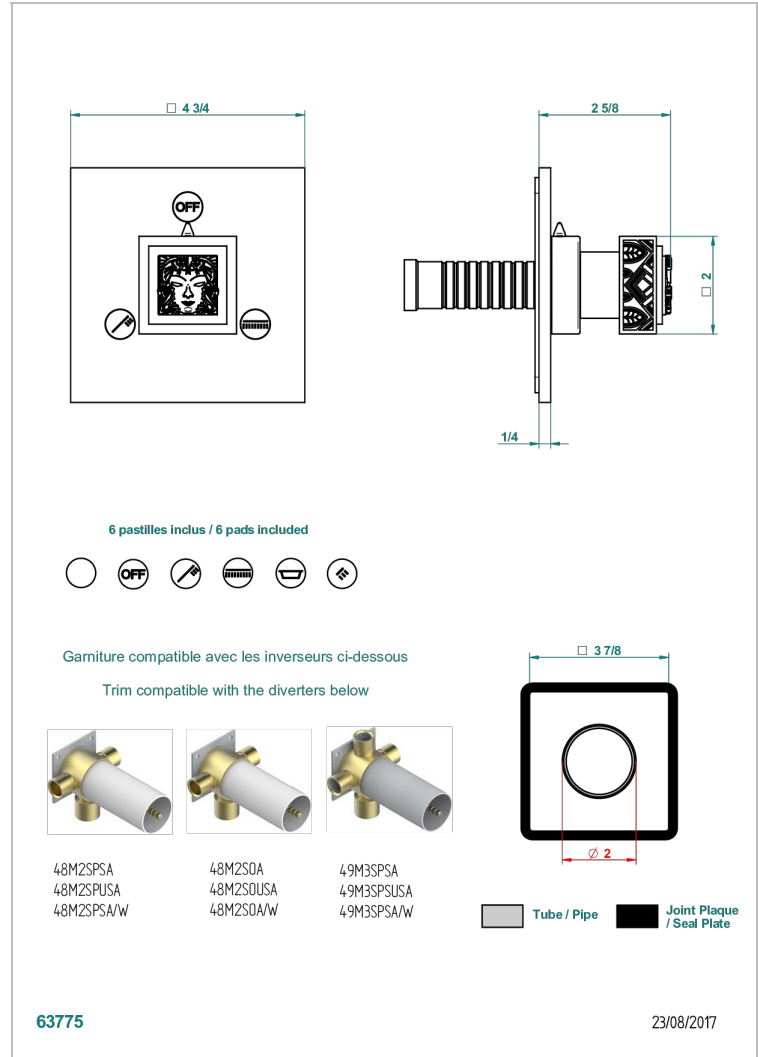

# MASQUE DE FEMME SOLAIRE

A2S-48M2SB

Trim for wall mounted diverter, 2 ways - ref. 48M2 and 3 ways - ref. 49M3

THG<sup>®</sup>  
PARIS

## 特色

- Masque de Femme Solaire
- Trim for wall mounted diverter, 2 ways - ref. 48M2 and 3 ways - ref. 49M3

## 相关的SKU

- Ref. G00-48M2SOA Wall mounted 3-way diverter with ceramic cartridge for concealed installation- 1 inlet 3/4" and 2 outlets 1/2" without stop position, without trim
- Ref. G00-48M2SPSA Wall mounted 3-way diverter with ceramic cartridge for concealed installation, 1 inlet 3/4" and 2 outlets 1/2" with stop position, without trim
- Ref. G00-49M3SPSA Wall mounted 4-way diverter with ceramic cartridge for concealed installation- 1 inlet 3/4" and 3 outlets 1/2" with stop position, without trim