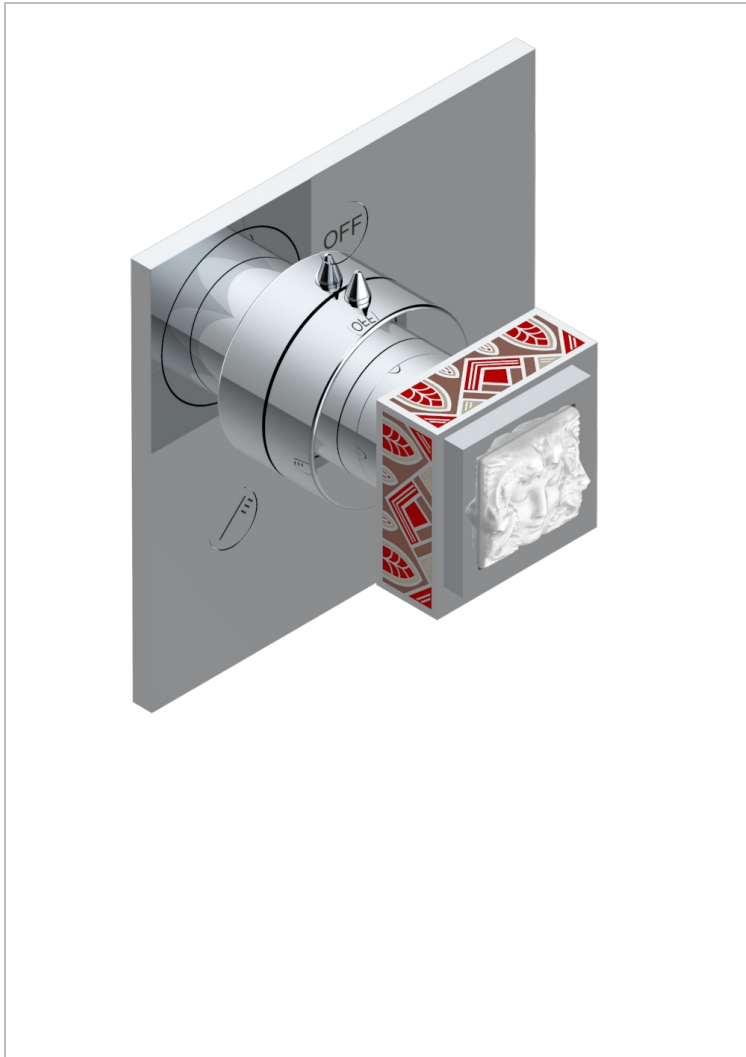

# MASQUE DE FEMME SOLAIRE

A2S-48M2SB

Trim for wall mounted diverter, 2 ways - ref. 48M2 and 3 ways - ref. 49M3

THG<sup>®</sup>  
PARIS

## 特色

- Masque de Femme Solaire
- Trim for wall mounted diverter, 2 ways - ref. 48M2 and 3 ways - ref. 49M3

## 相关的SKU

- Ref. G00-48M2SOA Wall mounted 3-way diverter with ceramic cartridge for concealed installation- 1 inlet 3/4" and 2 outlets 1/2" without stop position, without trim
- Ref. G00-48M2SPSA Wall mounted 3-way diverter with ceramic cartridge for concealed installation, 1 inlet 3/4" and 2 outlets 1/2" with stop position, without trim
- Ref. G00-49M3SPSA Wall mounted 4-way diverter with ceramic cartridge for concealed installation- 1 inlet 3/4" and 3 outlets 1/2" with stop position, without trim

## 可选饰面

Black ceram - D30  
 哑光浅金 - F31  
 哑光金 - F07  
 哑光铬 - C02  
 哑光镍 - C01  
 抛光金 (24K金) - F01

抛光铬 - A02  
 抛光铬/抛光金 - G02  
 抛光镍 - B01  
 浅金 - F30