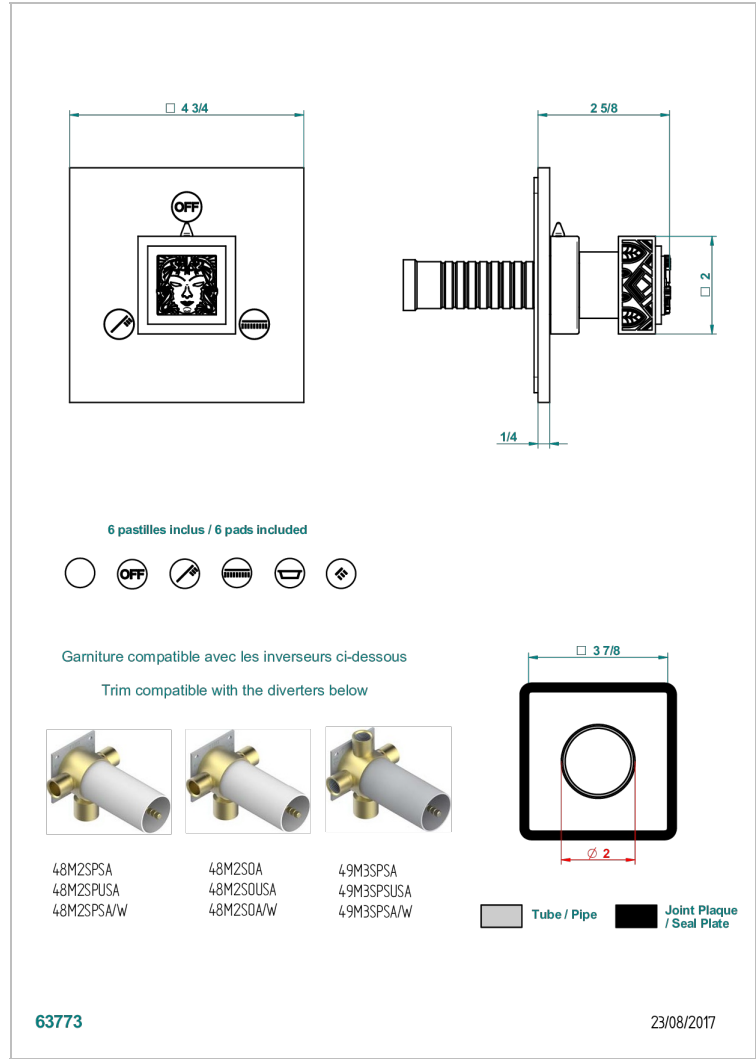

MASQUE DE FEMME LUNAIRE

A2R-48M2SB

Trim for wall mounted diverter - 2 ways ref.48M2 & 3 ways ref.49M3

CHARACTERISTIC

- Masque de Femme Lunaire
- Trim for wall mounted diverter - 2 ways ref.48M2 & 3 ways ref.49M3

RELATED SKU'S

- Ref. G00-48M2SOUSA Wall mounted 3-way diverter with ceramic cartridge for concealed installation- 1 inlet 3/4" and 2 outlets 1/2" without shared ports no stop position - no trim
- Ref. G00-48M2SPSUSA Wall mounted 3-way diverter with ceramic cartridge for concealed installation- 1 inlet 3/4" and 2 outlets 1/2" with positive top, no shared ports - no trim
- Ref. G00-49M3SPSUSA Wall mounted 4-way diverter with ceramic cartridge for concealed installation- 1 inlet 3/4" and 3 outlets 1/2" with positive top, no shared ports - no trim