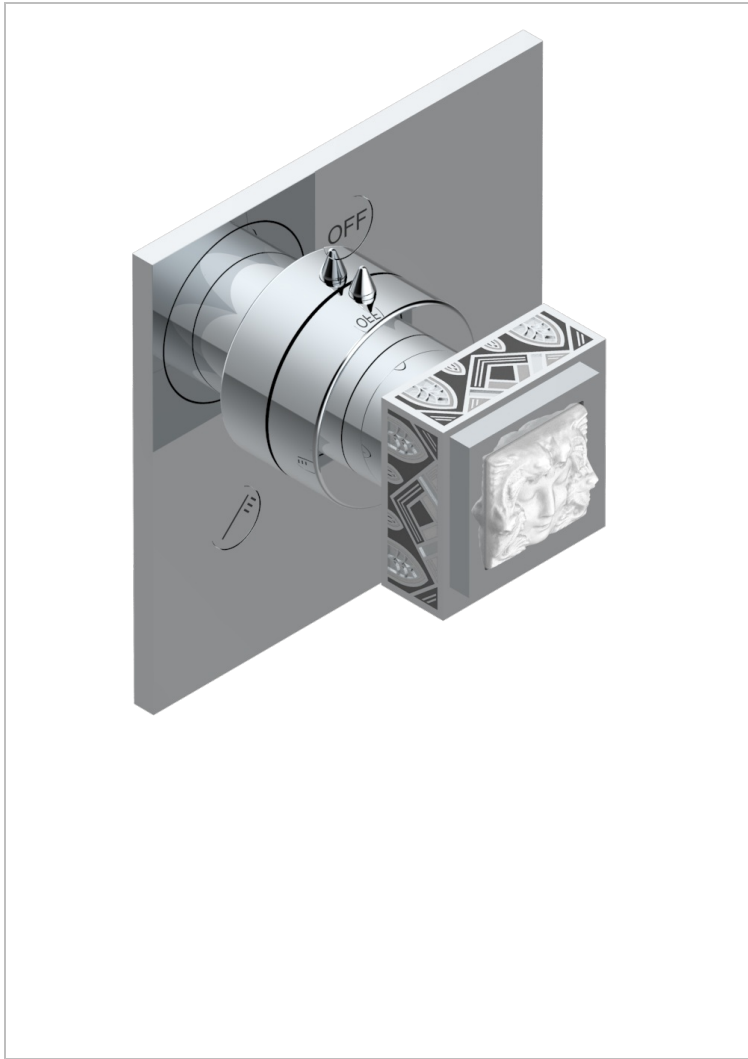

MASQUE DE FEMME LUNAIRE

A2R-48M2SB

Trim for wall mounted diverter - 2 ways ref.48M2 & 3 ways ref.49M3

CHARACTERISTIC

- Masque de Femme Lunaire
- Trim for wall mounted diverter - 2 ways ref.48M2 & 3 ways ref.49M3

RELATED SKU'S

- Ref. G00-48M2SOUSA Wall mounted 3-way diverter with ceramic cartridge for concealed installation- 1 inlet 3/4" and 2 outlets 1/2" without shared ports no stop position - no trim
- Ref. G00-48M2SPSUSA Wall mounted 3-way diverter with ceramic cartridge for concealed installation- 1 inlet 3/4" and 2 outlets 1/2" with positive top, no shared ports - no trim
- Ref. G00-49M3SPSUSA Wall mounted 4-way diverter with ceramic cartridge for concealed installation- 1 inlet 3/4" and 3 outlets 1/2" with positive top, no shared ports - no trim

AVAILABLE FINITIONS

- Black ceram - D30
- Chrome polished - A02
- Chrome polished / gold polished - G02
- Gold mat - F07
- Gold polished - F01
- Matt chrome (American satin) - C02

- Matt nickel (American satin) - C01
- Nickel polished - B01
- Soft gold - F30
- Soft matt gold - F31