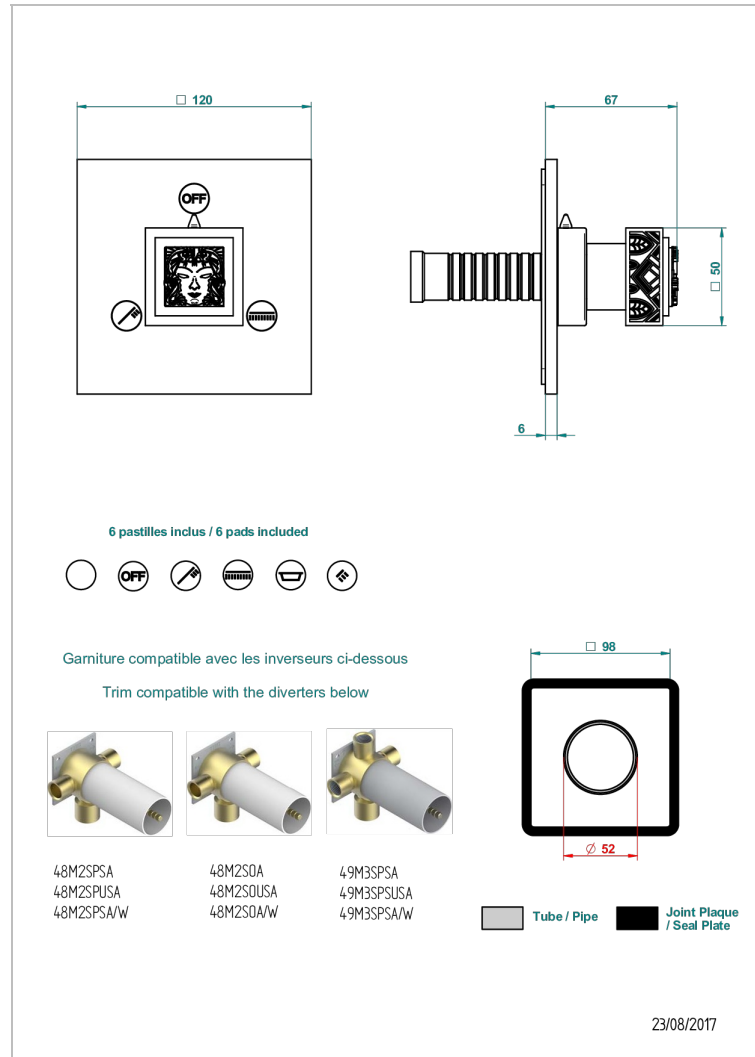

# MASQUE DE FEMME LUNAIRE

A2R-48M2SB

Trim for wall mounted diverter, 2 ways - ref. 48M2 and 3 ways - ref. 49M3

## CARACTERÍSTICAS

- Masque de Femme Lunaire
- Trim for wall mounted diverter, 2 ways - ref. 48M2 and 3 ways - ref. 49M3

## PRODUCTOS RELACIONADOS

- Ref. G00-48M2SOA Wall mounted 3-way diverter with ceramic cartridge for concealed installation- 1 inlet 3/4" and 2 outlets 1/2" without stop position, without trim
- Ref. G00-48M2SPSA Wall mounted 3-way diverter with ceramic cartridge for concealed installation, 1 inlet 3/4" and 2 outlets 1/2" with stop position, without trim
- Ref. G00-49M3SPSA Wall mounted 4-way diverter with ceramic cartridge for concealed installation- 1 inlet 3/4" and 3 outlets 1/2" with stop position, without trim