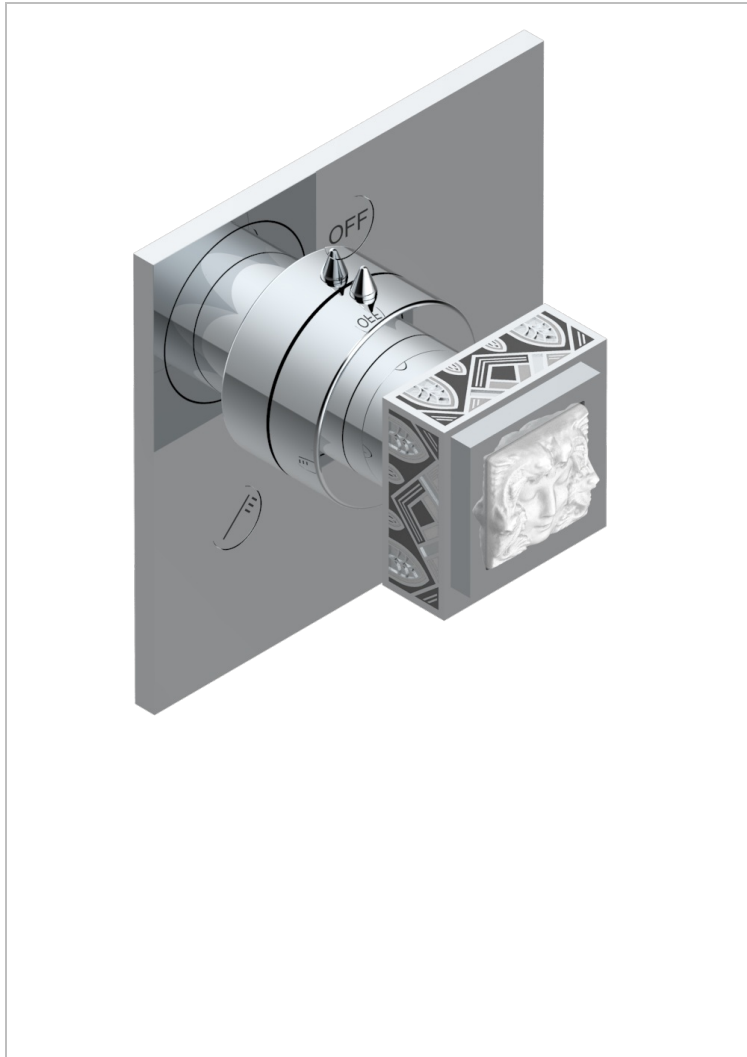

# MASQUE DE FEMME LUNAIRE

A2R-48M2SB

Trim for wall mounted diverter, 2 ways - ref. 48M2 and 3 ways - ref. 49M3

## CARACTERÍSTICAS

- Masque de Femme Lunaire
- Trim for wall mounted diverter, 2 ways - ref. 48M2 and 3 ways - ref. 49M3

## PRODUCTOS RELACIONADOS

- Ref. G00-48M2SOA Wall mounted 3-way diverter with ceramic cartridge for concealed installation- 1 inlet 3/4" and 2 outlets 1/2" without stop position, without trim
- Ref. G00-48M2SPSA Wall mounted 3-way diverter with ceramic cartridge for concealed installation, 1 inlet 3/4" and 2 outlets 1/2" with stop position, without trim
- Ref. G00-49M3SPSA Wall mounted 4-way diverter with ceramic cartridge for concealed installation- 1 inlet 3/4" and 3 outlets 1/2" with stop position, without trim