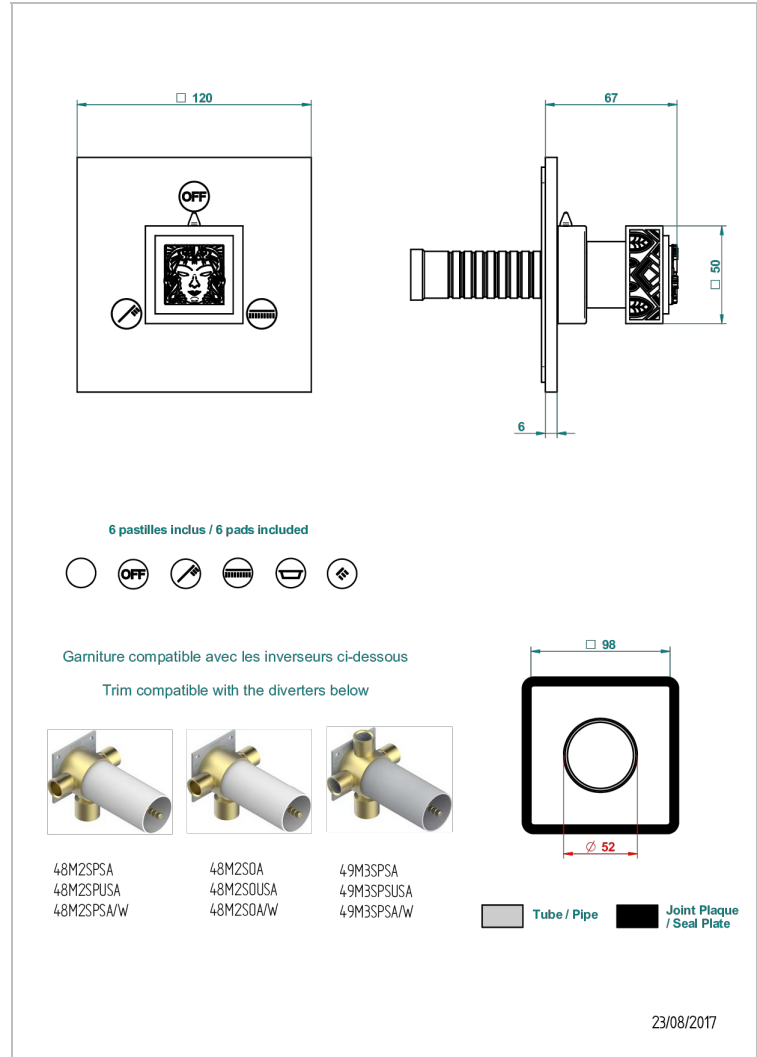

MASQUE DE FEMME LUNAIRE

A2R-48M2SB

Trim for wall mounted diverter, 2 ways - ref. 48M2 and 3 ways - ref. 49M3

CHARACTERISTIC

- Masque de Femme Lunaire
- Trim for wall mounted diverter, 2 ways - ref. 48M2 and 3 ways - ref. 49M3

RELATED SKU'S

- Ref. G00-48M2SOA Wall mounted 3-way diverter with ceramic cartridge for concealed installation- 1 inlet 3/4" and 2 outlets 1/2" without stop position, without trim
- Ref. G00-48M2SPSA Wall mounted 3-way diverter with ceramic cartridge for concealed installation, 1 inlet 3/4" and 2 outlets 1/2" with stop position, without trim
- Ref. G00-49M3SPSA Wall mounted 4-way diverter with ceramic cartridge for concealed installation- 1 inlet 3/4" and 3 outlets 1/2" with stop position, without trim