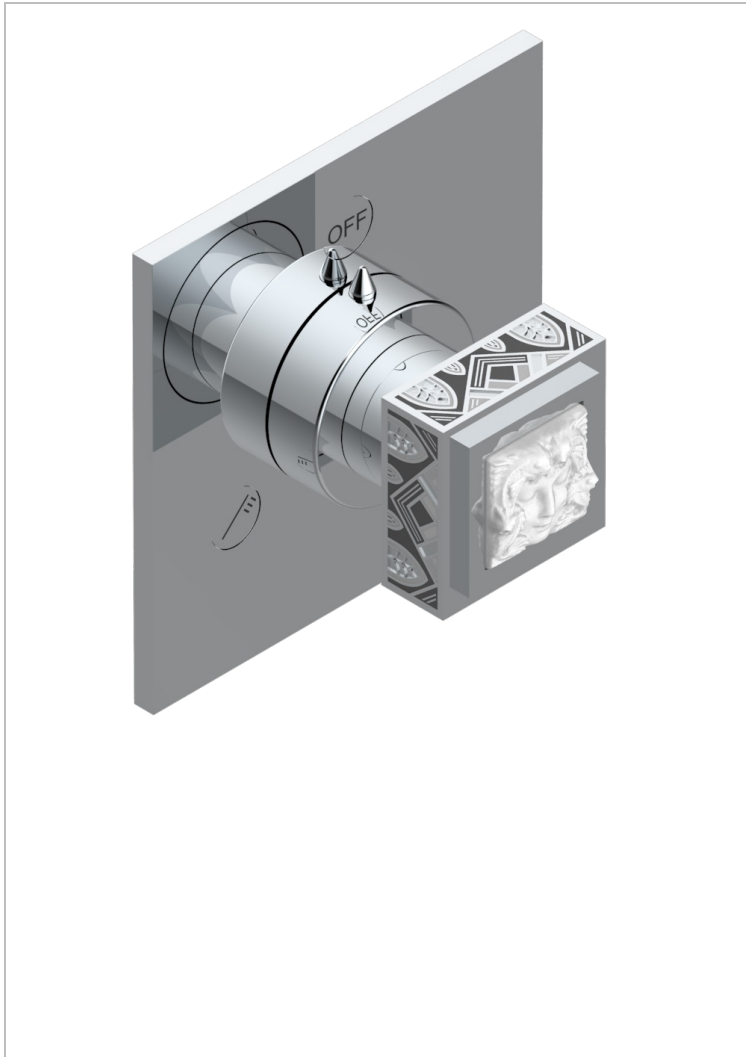

MASQUE DE FEMME LUNAIRE

A2R-48M2SB

Trim for wall mounted diverter, 2 ways - ref. 48M2 and 3 ways - ref. 49M3

CHARACTERISTIC

- Masque de Femme Lunaire
- Trim for wall mounted diverter, 2 ways - ref. 48M2 and 3 ways - ref. 49M3

RELATED SKU'S

- Ref. G00-48M2SOA Wall mounted 3-way diverter with ceramic cartridge for concealed installation- 1 inlet 3/4" and 2 outlets 1/2" without stop position, without trim
- Ref. G00-48M2SPSA Wall mounted 3-way diverter with ceramic cartridge for concealed installation, 1 inlet 3/4" and 2 outlets 1/2" with stop position, without trim
- Ref. G00-49M3SPSA Wall mounted 4-way diverter with ceramic cartridge for concealed installation- 1 inlet 3/4" and 3 outlets 1/2" with stop position, without trim