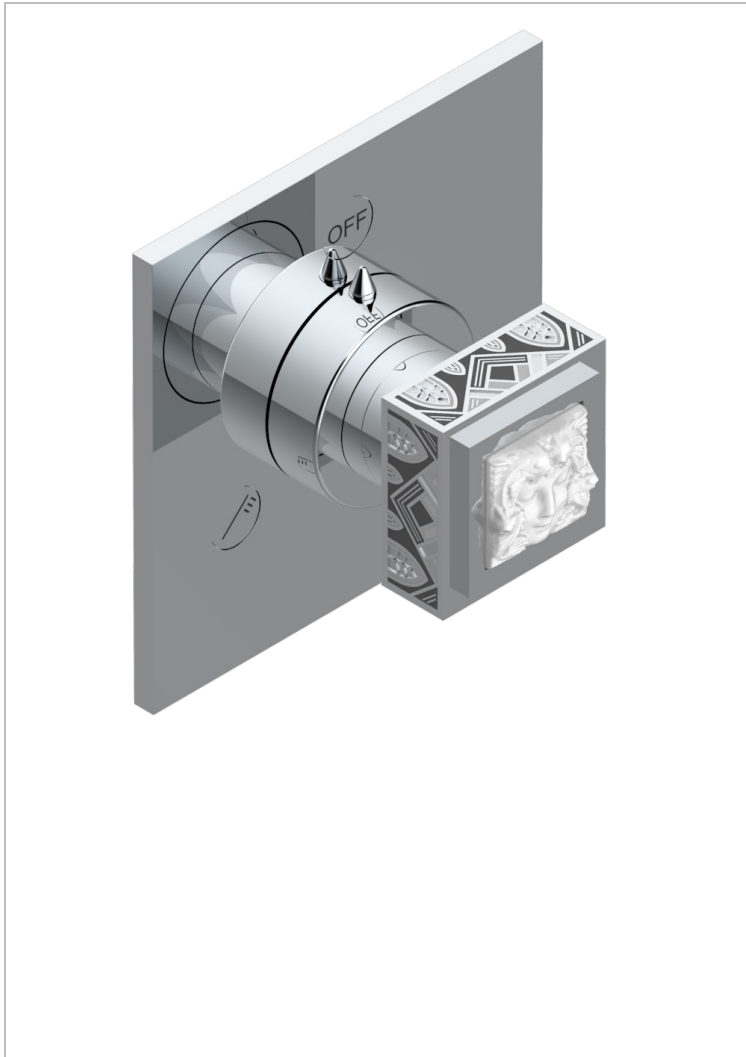

MASQUE DE FEMME LUNAIRE

A2R-48M2SB

Trim for wall mounted diverter, 2 ways - ref. 48M2 and 3 ways - ref. 49M3

THG[®]
PARIS

CARACTERÍSTICAS

- Masque de Femme Lunaire
- Trim for wall mounted diverter, 2 ways - ref. 48M2 and 3 ways - ref. 49M3

PRODUCTOS RELACIONADOS

- Ref. G00-48M2SOA Wall mounted 3-way diverter with ceramic cartridge for concealed installation- 1 inlet 3/4" and 2 outlets 1/2" without stop position, without trim
- Ref. G00-48M2SPSA Wall mounted 3-way diverter with ceramic cartridge for concealed installation, 1 inlet 3/4" and 2 outlets 1/2" with stop position, without trim
- Ref. G00-49M3SPSA Wall mounted 4-way diverter with ceramic cartridge for concealed installation- 1 inlet 3/4" and 3 outlets 1/2" with stop position, without trim