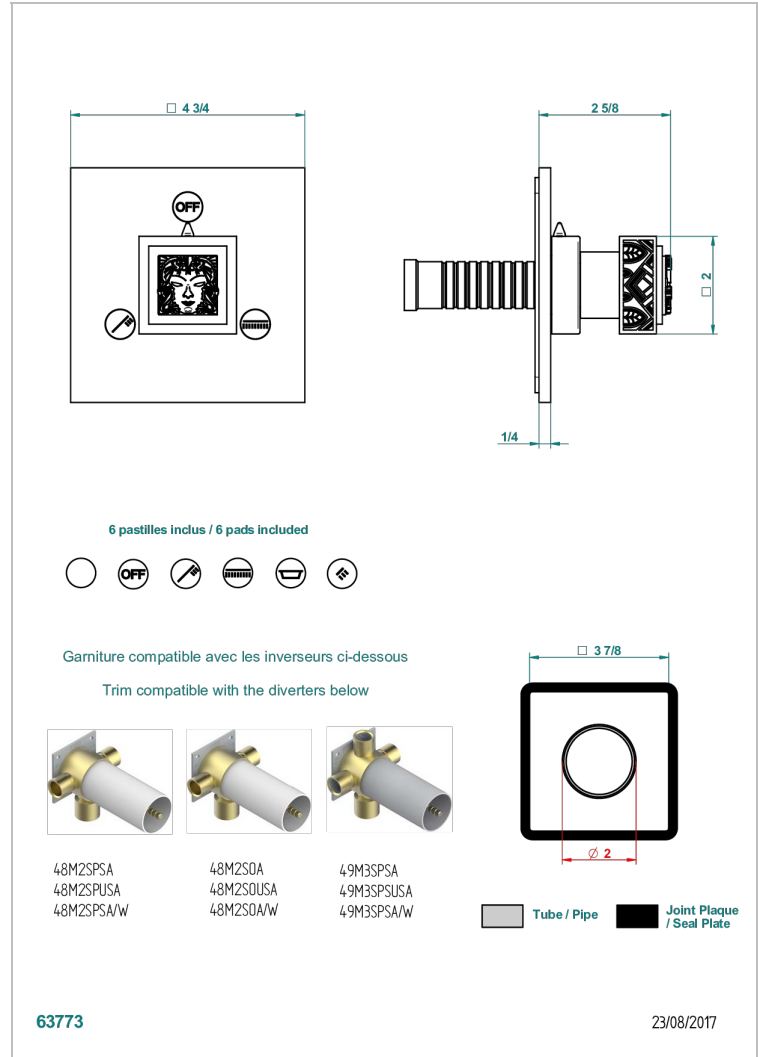

MASQUE DE FEMME LUNAIRE

A2R-48M2SB

Trim for wall mounted diverter, 2 ways - ref. 48M2 and 3 ways - ref. 49M3

THG[®]
PARIS

CARACTERÍSTICAS

- Masque de Femme Lunaire
- Trim for wall mounted diverter, 2 ways - ref. 48M2 and 3 ways - ref. 49M3

PRODUCTOS RELACIONADOS

- Ref. G00-48M2SOA Wall mounted 3-way diverter with ceramic cartridge for concealed installation- 1 inlet 3/4" and 2 outlets 1/2" without stop position, without trim
- Ref. G00-48M2SPSA Wall mounted 3-way diverter with ceramic cartridge for concealed installation, 1 inlet 3/4" and 2 outlets 1/2" with stop position, without trim
- Ref. G00-49M3SPSA Wall mounted 4-way diverter with ceramic cartridge for concealed installation- 1 inlet 3/4" and 3 outlets 1/2" with stop position, without trim