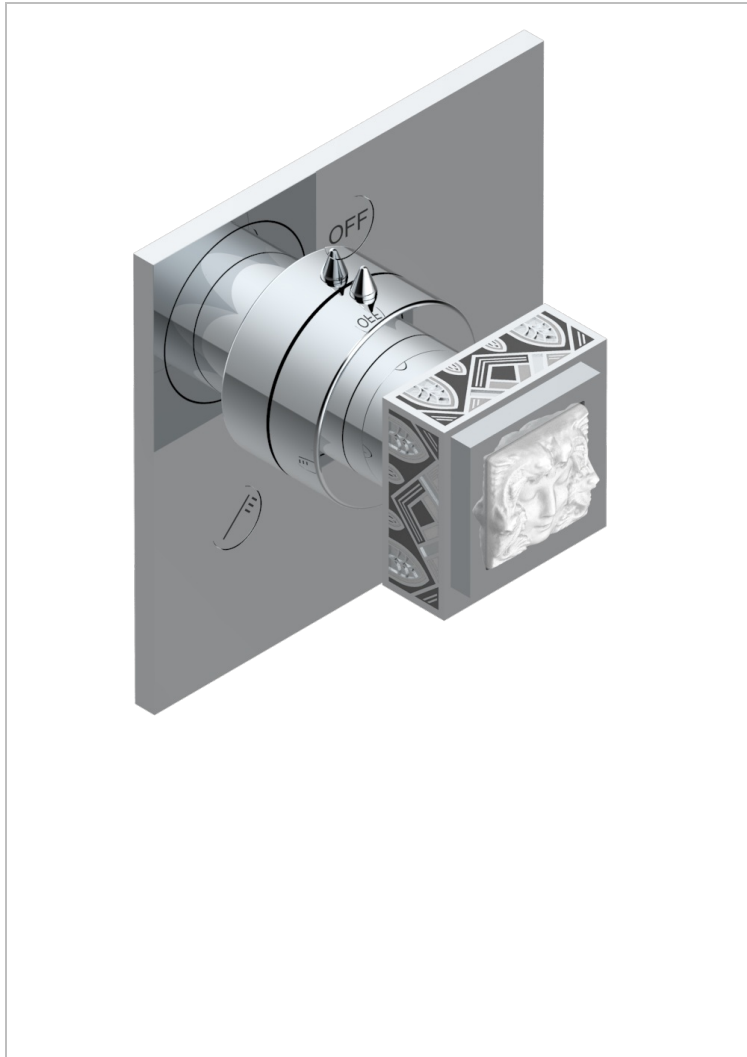

# MASQUE DE FEMME LUNAIRE

A2R-48M2SB

Trim for wall mounted diverter, 2 ways - ref. 48M2 and 3 ways - ref. 49M3

## CHARACTERISTIC

- Masque de Femme Lunaire
- Trim for wall mounted diverter, 2 ways - ref. 48M2 and 3 ways - ref. 49M3

## RELATED SKU'S

- Ref. G00-48M2SOA Wall mounted 3-way diverter with ceramic cartridge for concealed installation- 1 inlet 3/4" and 2 outlets 1/2" without stop position, without trim
- Ref. G00-48M2SPSA Wall mounted 3-way diverter with ceramic cartridge for concealed installation, 1 inlet 3/4" and 2 outlets 1/2" with stop position, without trim
- Ref. G00-49M3SPSA Wall mounted 4-way diverter with ceramic cartridge for concealed installation- 1 inlet 3/4" and 3 outlets 1/2" with stop position, without trim