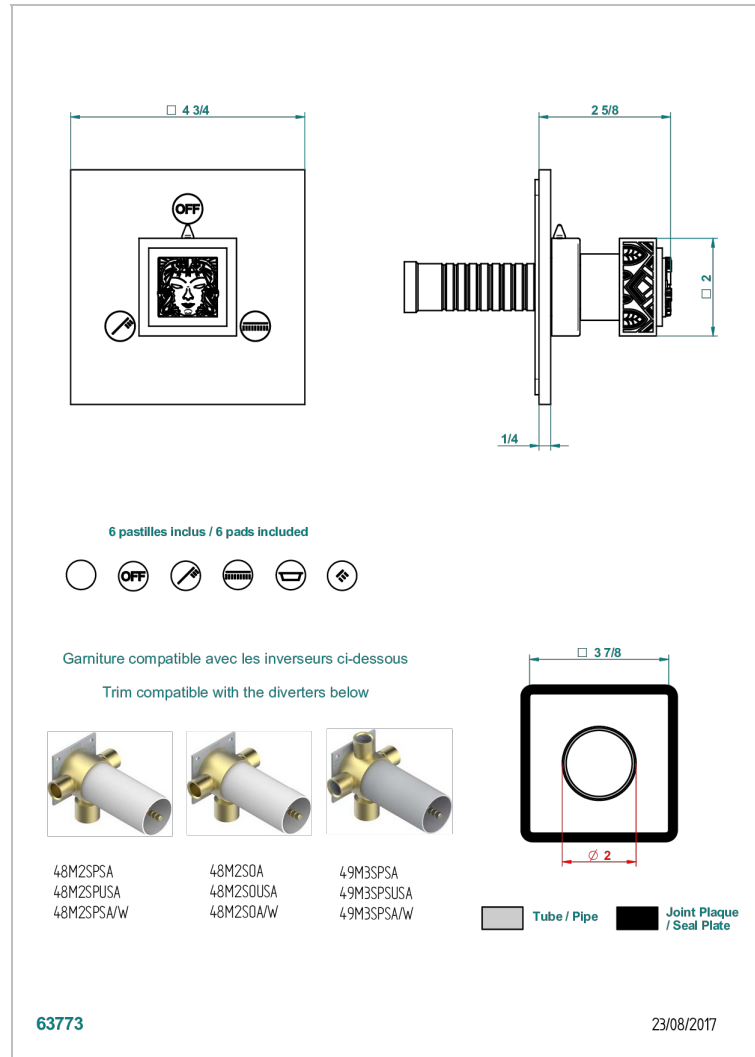

# MASQUE DE FEMME LUNAIRE

A2R-48M2SB

Trim for wall mounted diverter, 2 ways - ref. 48M2 and 3 ways - ref. 49M3

## CHARACTERISTIC

- Masque de Femme Lunaire
- Trim for wall mounted diverter, 2 ways - ref. 48M2 and 3 ways - ref. 49M3

## RELATED SKU'S

- Ref. G00-48M2SOA Wall mounted 3-way diverter with ceramic cartridge for concealed installation- 1 inlet 3/4" and 2 outlets 1/2" without stop position, without trim
- Ref. G00-48M2SPSA Wall mounted 3-way diverter with ceramic cartridge for concealed installation, 1 inlet 3/4" and 2 outlets 1/2" with stop position, without trim
- Ref. G00-49M3SPSA Wall mounted 4-way diverter with ceramic cartridge for concealed installation- 1 inlet 3/4" and 3 outlets 1/2" with stop position, without trim