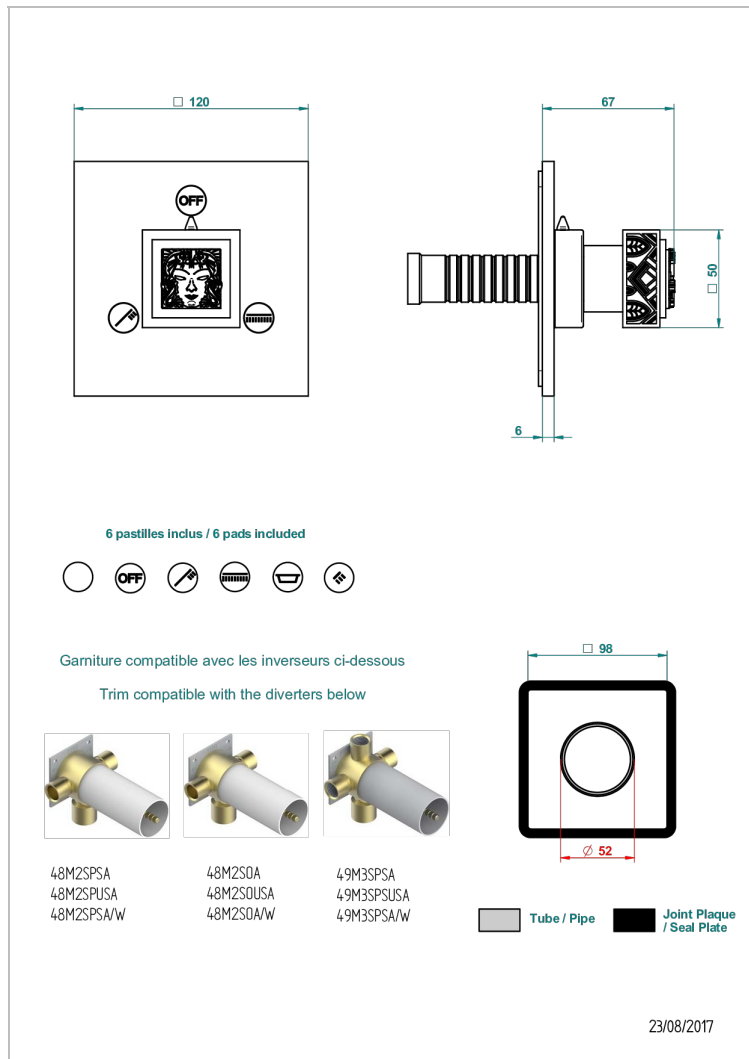

MASQUE DE FEMME LUNAIRE

A2R-48M2SB

Trim for wall mounted diverter, 2 ways - ref. 48M2 and 3 ways - ref. 49M3

CHARACTERISTIC

- Masque de Femme Lunaire
- Trim for wall mounted diverter, 2 ways - ref. 48M2 and 3 ways - ref. 49M3

RELATED SKU'S

- Ref. G00-48M2SOA Wall mounted 3-way diverter with ceramic cartridge for concealed installation- 1 inlet 3/4" and 2 outlets 1/2" without stop position, without trim
- Ref. G00-48M2SPSA Wall mounted 3-way diverter with ceramic cartridge for concealed installation, 1 inlet 3/4" and 2 outlets 1/2" with stop position, without trim
- Ref. G00-49M3SPSA Wall mounted 4-way diverter with ceramic cartridge for concealed installation- 1 inlet 3/4" and 3 outlets 1/2" with stop position, without trim