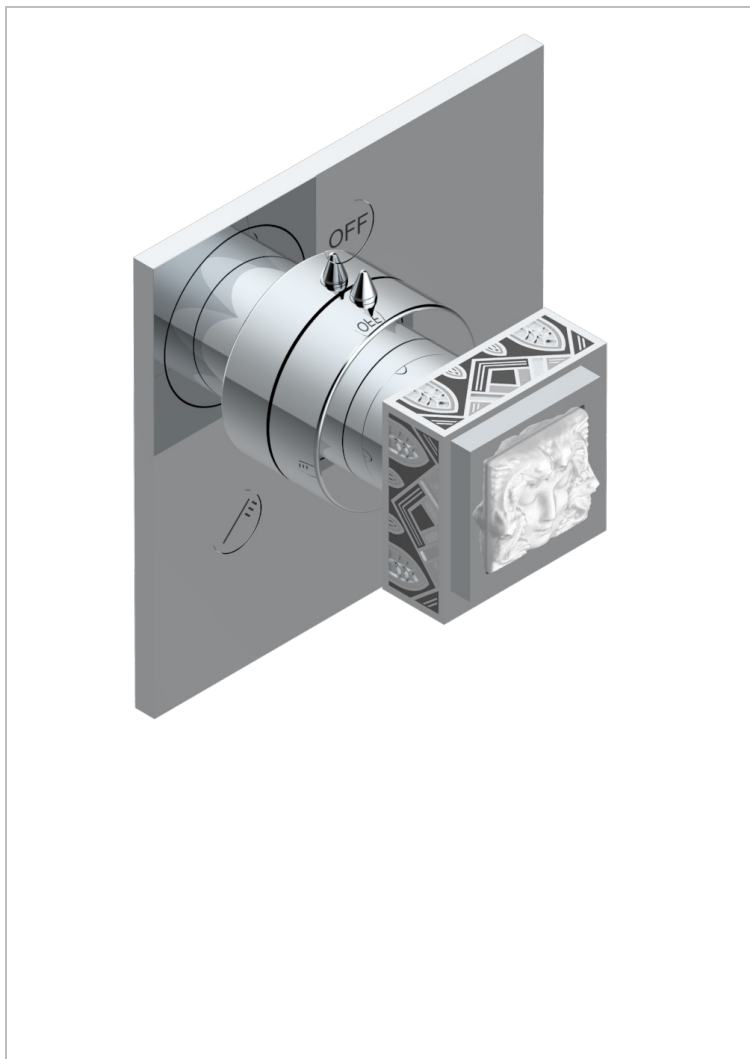

MASQUE DE FEMME LUNAIRE

A2R-48M2SB

Trim for wall mounted diverter, 2 ways - ref. 48M2 and 3 ways - ref. 49M3

CHARACTERISTIC

- Masque de Femme Lunaire
- Trim for wall mounted diverter, 2 ways - ref. 48M2 and 3 ways - ref. 49M3

RELATED SKU'S

- Ref. G00-48M2SOA Wall mounted 3-way diverter with ceramic cartridge for concealed installation- 1 inlet 3/4" and 2 outlets 1/2" without stop position, without trim
- Ref. G00-48M2SPSA Wall mounted 3-way diverter with ceramic cartridge for concealed installation, 1 inlet 3/4" and 2 outlets 1/2" with stop position, without trim
- Ref. G00-49M3SPSA Wall mounted 4-way diverter with ceramic cartridge for concealed installation- 1 inlet 3/4" and 3 outlets 1/2" with stop position, without trim