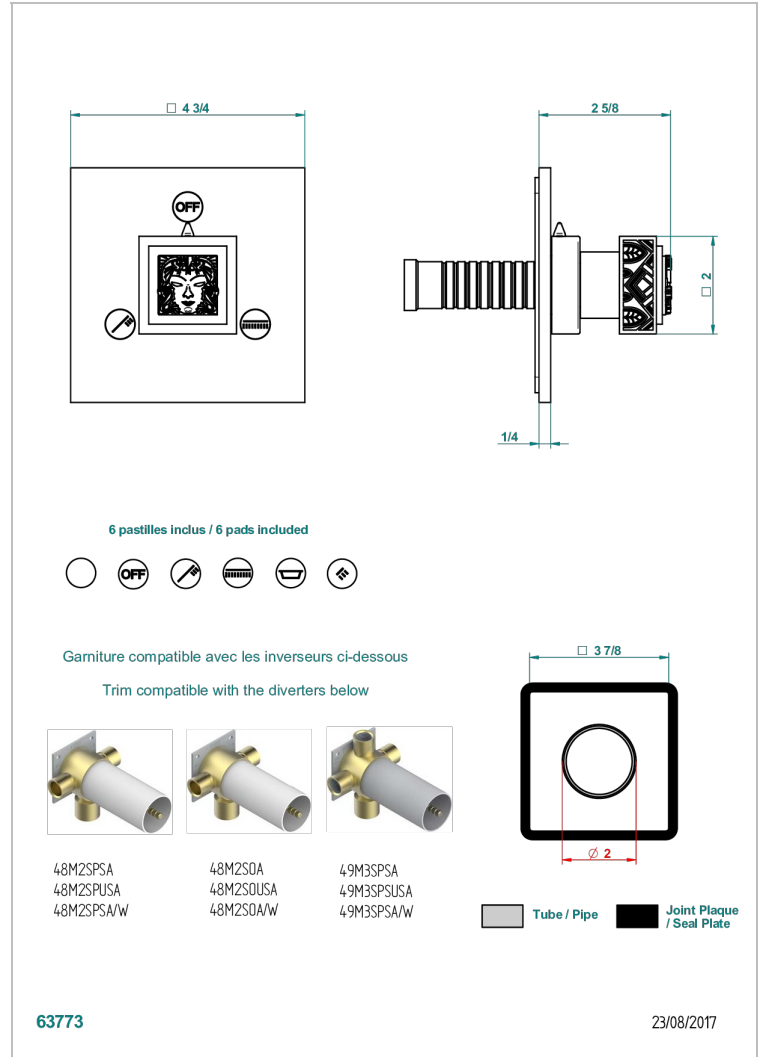

MASQUE DE FEMME LUNAIRE

A2R-48M2SB

Trim for wall mounted diverter, 2 ways - ref. 48M2 and 3 ways - ref. 49M3

CHARACTERISTIC

- Masque de Femme Lunaire
- Trim for wall mounted diverter, 2 ways - ref. 48M2 and 3 ways - ref. 49M3

RELATED SKU'S

- Ref. G00-48M2SOA Wall mounted 3-way diverter with ceramic cartridge for concealed installation- 1 inlet 3/4" and 2 outlets 1/2" without stop position, without trim
- Ref. G00-48M2SPSA Wall mounted 3-way diverter with ceramic cartridge for concealed installation, 1 inlet 3/4" and 2 outlets 1/2" with stop position, without trim
- Ref. G00-49M3SPSA Wall mounted 4-way diverter with ceramic cartridge for concealed installation- 1 inlet 3/4" and 3 outlets 1/2" with stop position, without trim