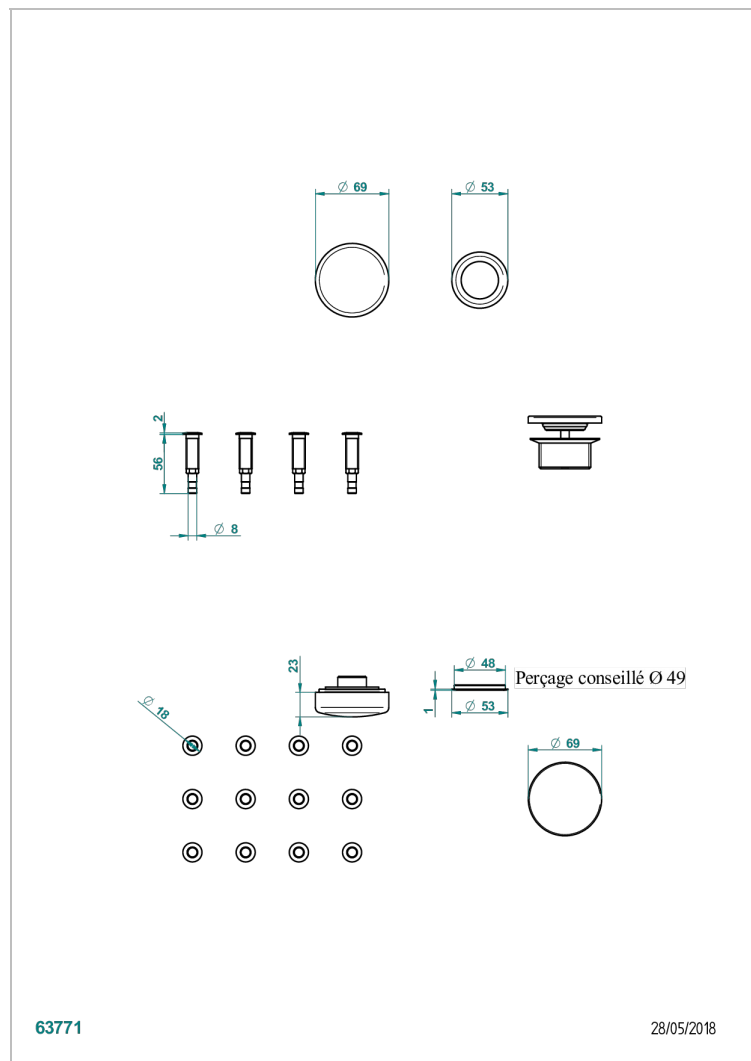

WHIRPOOL SYSTEM

B12-K12A

Whirlpool system with 12 aero jets

THG[®]
PARIS

CHARACTERISTIC

- Whirlpool system
- Whirlpool system with 12 aero jets

AVAILABLE FINITIONS

Blush PVD - H62
Brass color PVD - H49
Brown bronze color PVD - F33
Gold color PVD - H52
Graphite PVD - H64
Matt Umber PVD - H67

Matt blush PVD - H60
Matt brass color PVD - H50
Matt brown bronze color PVD - F34
Matt graphite PVD - H65
Matt nickel color PVD - H56
Nickel color PVD - H55

Polished chrome (color finish) - A02
Umber PVD - H66