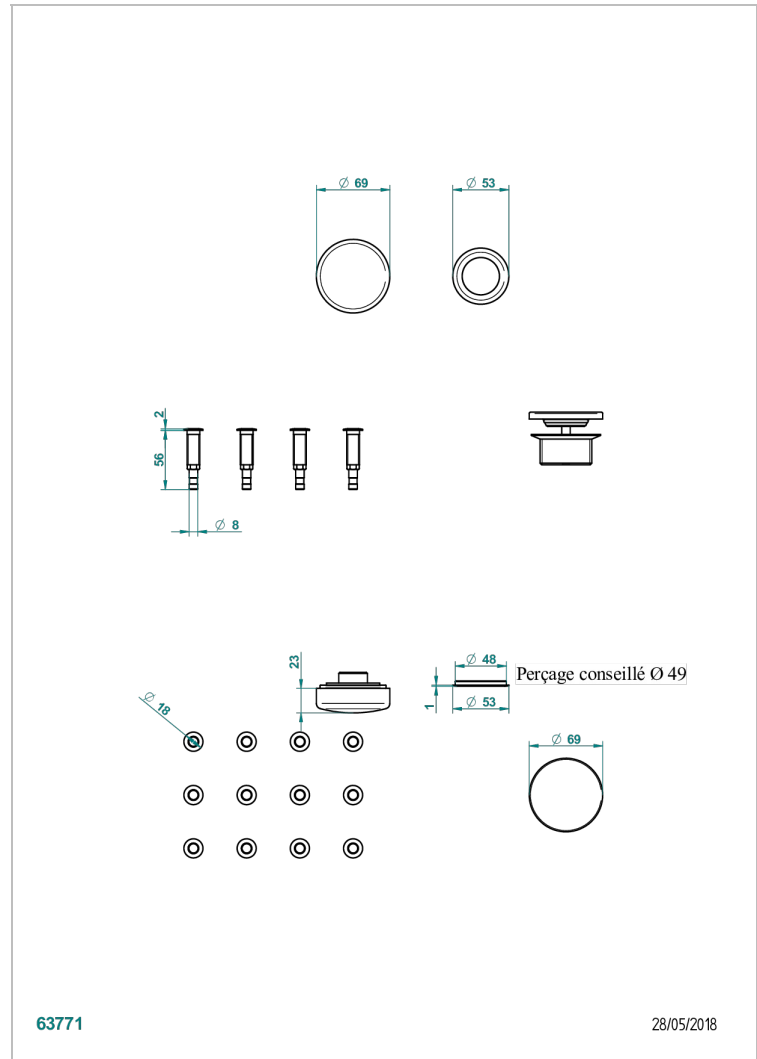

WHIRPOOL SYSTEM

B12-K12A

Whirlpool system with 12 aero jets

63771

28/05/2018

CHARACTERISTIC

- Whirlpool system
- Whirlpool system with 12 aero jets

AVAILABLE FINITIONS

Blush PVD - H62
Brass color PVD - H49
Brown bronze color PVD - F33
Gold color PVD - H52
Graphite PVD - H64
Matt Umber PVD - H67

Matt blush PVD - H60
Matt brass color PVD - H50
Matt brown bronze color PVD - F34
Matt graphite PVD - H65
Matt nickel color PVD - H56
Nickel color PVD - H55

Polished chrome (color finish) - A02
Umber PVD - H66