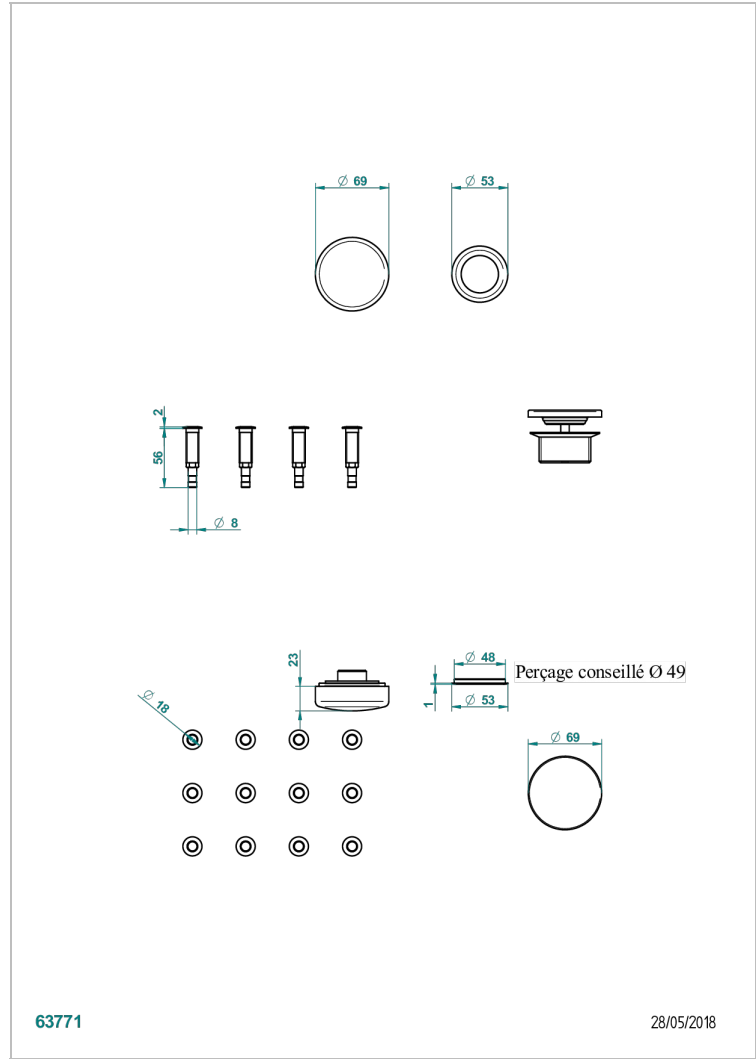

WHIRPOOL SYSTEM

B12-K12A

Whirlpool system with 12 aero jets

THG[®]
PARIS

EIGENSCHAFTEN

- Whirlpool system
- Whirlpool system with 12 aero jets

VERFÜGBARE OBERFLÄCHEN

Chrom - A02
Pvd blush - H62
Pvd blush matt - H60
Pvd bronze braun - F33
Pvd bronze braun matt - F34
Pvd gold - H52

Pvd graphite - H64
Pvd graphite matt - H65
Pvd messing - H49
Pvd messing matt - H50
Pvd nickel - H55
Pvd nickel matt - H56

Pvd umber - H66
Pvd umber matt - H67