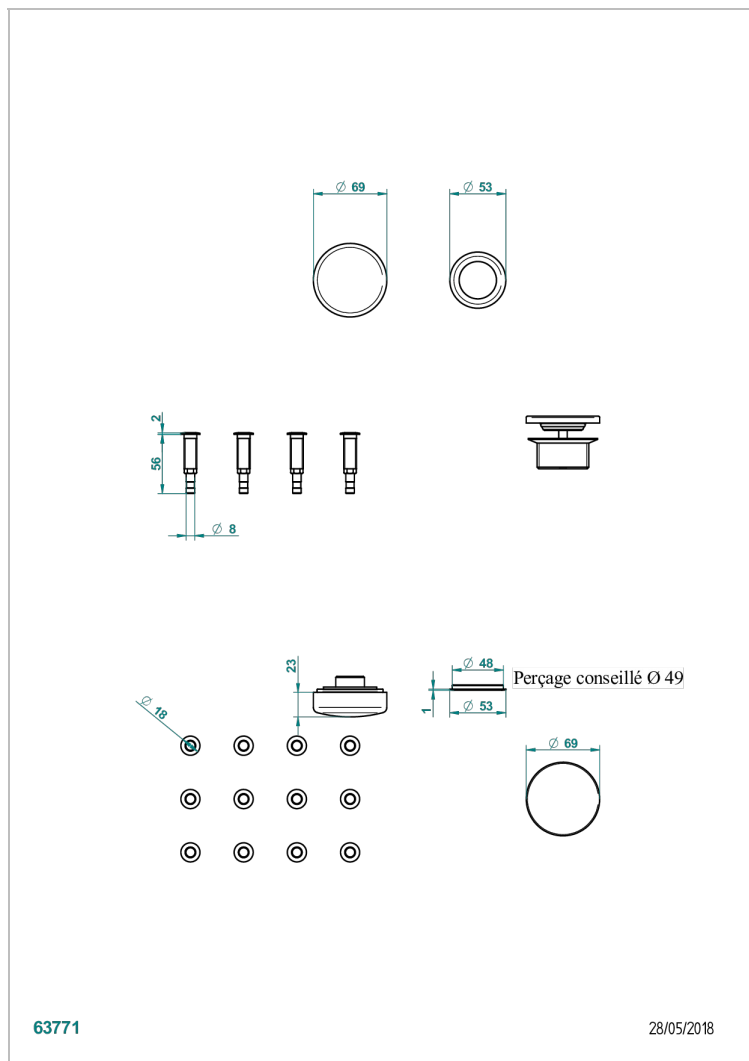

WHIRPOOL SYSTEM

B12-K12A

Whirlpool system with 12 aero jets

THG[®]
PARIS

CHARACTERISTIC

- Whirlpool system
- Whirlpool system with 12 aero jets

AVAILABLE FINITIONS

Blush PVD - H62
Brass color PVD - H49
Brown bronze color PVD - F33
Gold color PVD - H52
Graphite PVD - H64
Matt Umber PVD - H67

Matt blush PVD - H60
Matt brass color PVD - H50
Matt brown bronze color PVD - F34
Matt graphite PVD - H65
Matt nickel color PVD - H56
Nickel color PVD - H55

Polished chrome (color finish) - A02
Umber PVD - H66