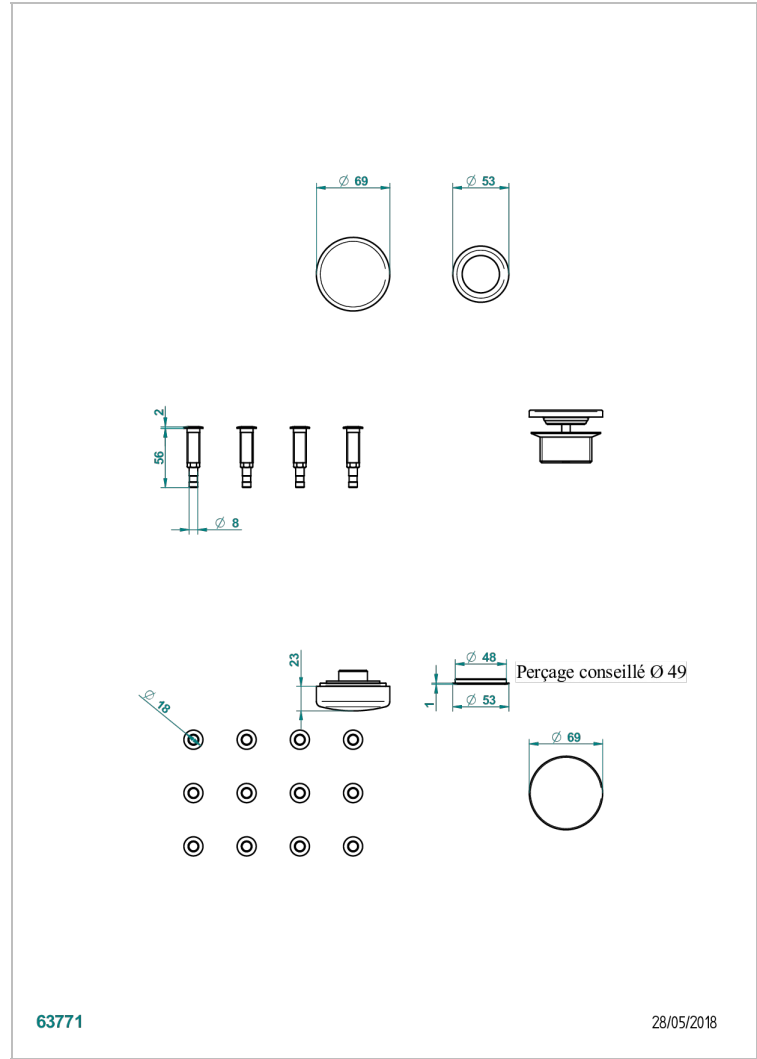

WHIRPOOL SYSTEM

B12-K12A

Whirlpool system with 12 aero jets

THG[®]
PARIS

EIGENSCHAFTEN

- Whirlpool system
- Whirlpool system with 12 aero jets

VERFÜGBARE OBERFLÄCHEN

Chrom - A02
Pvd blush - H62
Pvd blush matt - H60
Pvd bronze braun - F33
Pvd bronze braun matt - F34
Pvd gold - H52

Pvd graphite - H64
Pvd graphite matt - H65
Pvd messing - H49
Pvd messing matt - H50
Pvd nickel - H55
Pvd nickel matt - H56

Pvd umber - H66
Pvd umber matt - H67