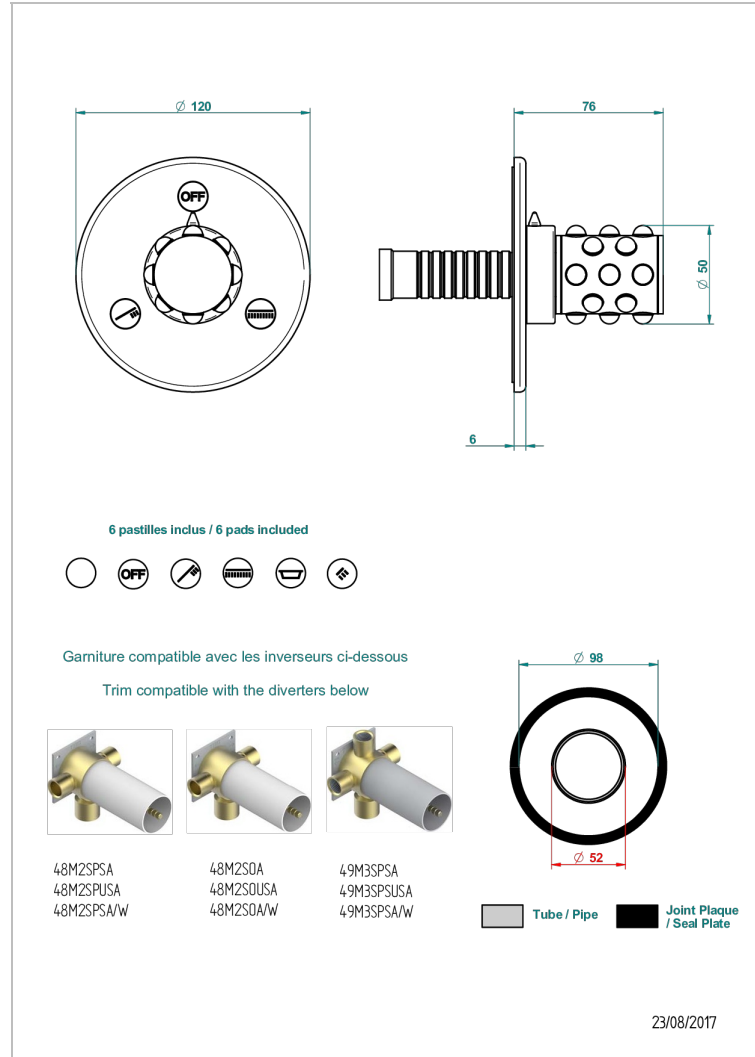

# MOSSI CRISTAL NEGRO

A2N-48M2SB

Trim for wall mounted diverter, 2 ways - ref. 48M2 and 3 ways - ref. 49M3

## CARACTERÍSTICAS

- Mossi cristal negro
- Trim for wall mounted diverter, 2 ways - ref. 48M2 and 3 ways - ref. 49M3

## PRODUCTOS RELACIONADOS

- Ref. G00-48M2SOA Wall mounted 3-way diverter with ceramic cartridge for concealed installation- 1 inlet 3/4" and 2 outlets 1/2" without stop position, without trim
- Ref. G00-48M2SPSA Wall mounted 3-way diverter with ceramic cartridge for concealed installation, 1 inlet 3/4" and 2 outlets 1/2" with stop position, without trim
- Ref. G00-49M3SPSA Wall mounted 4-way diverter with ceramic cartridge for concealed installation- 1 inlet 3/4" and 3 outlets 1/2" with stop position, without trim