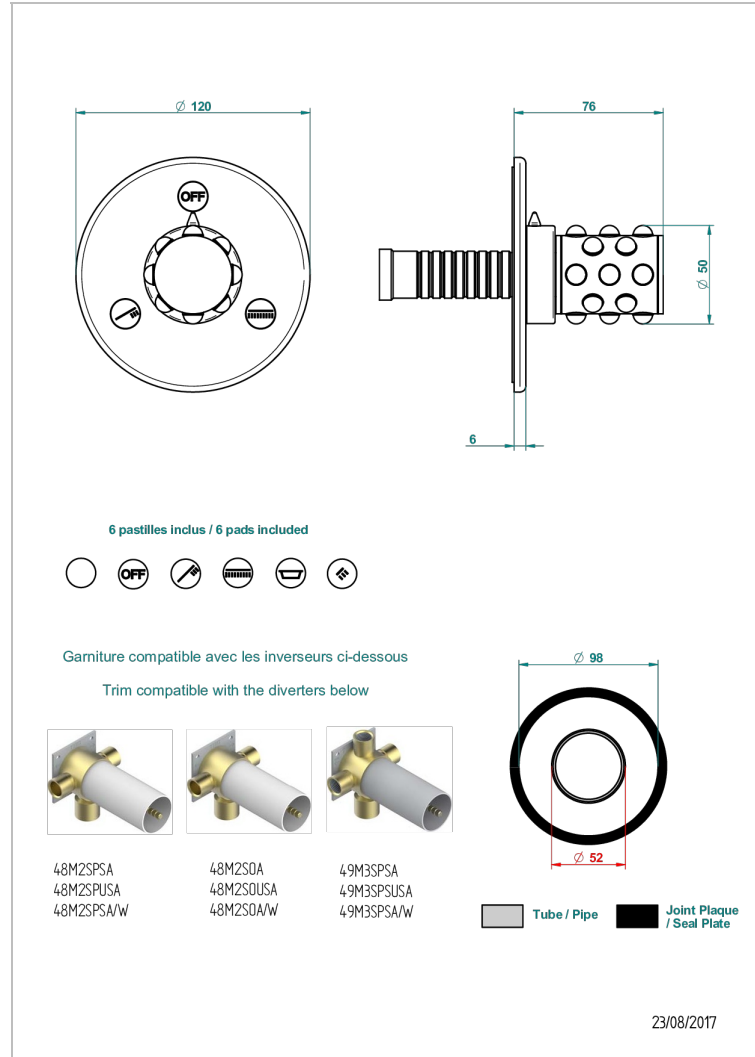

# MOSSI CLEAR CRYSTAL

A2N-48M2SB

Trim for wall mounted diverter, 2 ways - ref. 48M2 and 3 ways - ref. 49M3

## CHARACTERISTIC

- Mossi Clear crystal
- Trim for wall mounted diverter, 2 ways - ref. 48M2 and 3 ways - ref. 49M3

## RELATED SKU'S

- Ref. G00-48M2SOA Wall mounted 3-way diverter with ceramic cartridge for concealed installation- 1 inlet 3/4" and 2 outlets 1/2" without stop position, without trim
- Ref. G00-48M2SPSA Wall mounted 3-way diverter with ceramic cartridge for concealed installation, 1 inlet 3/4" and 2 outlets 1/2" with stop position, without trim
- Ref. G00-49M3SPSA Wall mounted 4-way diverter with ceramic cartridge for concealed installation- 1 inlet 3/4" and 3 outlets 1/2" with stop position, without trim