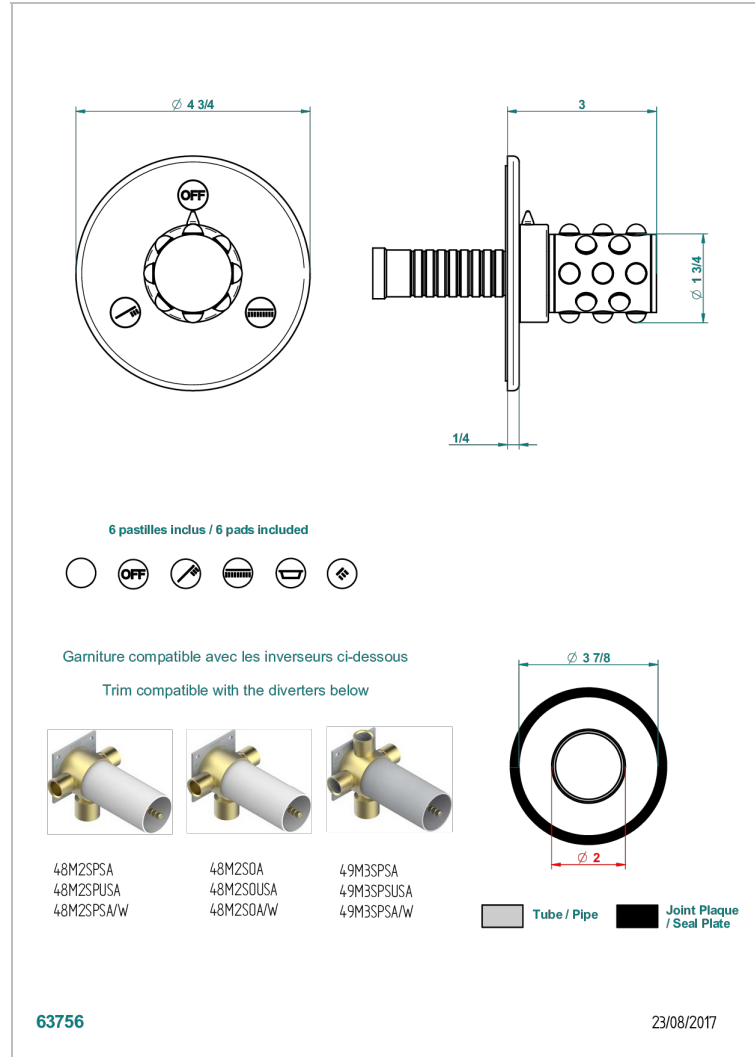

# MOSSI CRISTAL NEGRO

A2N-48M2SB

Trim for wall mounted diverter, 2 ways - ref. 48M2 and 3 ways - ref. 49M3

## CARACTERÍSTICAS

- Mossi cristal negro
- Trim for wall mounted diverter, 2 ways - ref. 48M2 and 3 ways - ref. 49M3

## PRODUCTOS RELACIONADOS

- Ref. G00-48M2SOA Wall mounted 3-way diverter with ceramic cartridge for concealed installation- 1 inlet 3/4" and 2 outlets 1/2" without stop position, without trim
- Ref. G00-48M2SPSA Wall mounted 3-way diverter with ceramic cartridge for concealed installation, 1 inlet 3/4" and 2 outlets 1/2" with stop position, without trim
- Ref. G00-49M3SPSA Wall mounted 4-way diverter with ceramic cartridge for concealed installation- 1 inlet 3/4" and 3 outlets 1/2" with stop position, without trim