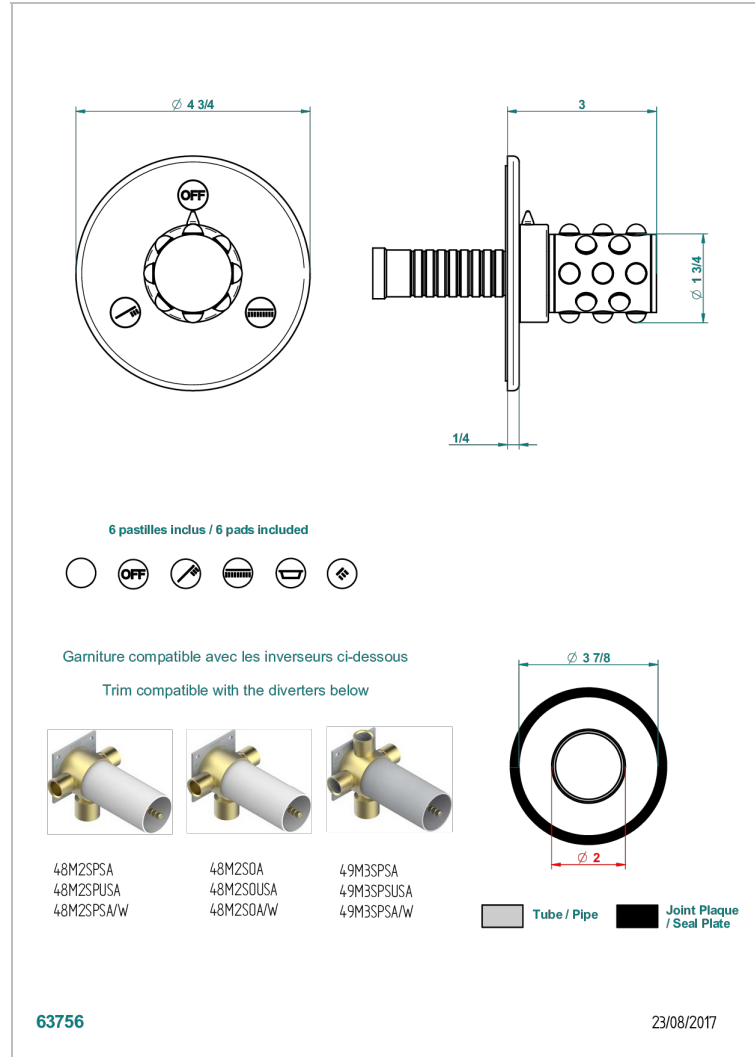

MOSSI CLEAR CRYSTAL

A2N-48M2SB

Trim for wall mounted diverter, 2 ways - ref. 48M2 and 3 ways - ref. 49M3

CHARACTERISTIC

- Mossi Clear crystal
- Trim for wall mounted diverter, 2 ways - ref. 48M2 and 3 ways - ref. 49M3

RELATED SKU'S

- Ref. G00-48M2SOA Wall mounted 3-way diverter with ceramic cartridge for concealed installation- 1 inlet 3/4" and 2 outlets 1/2" without stop position, without trim
- Ref. G00-48M2SPSA Wall mounted 3-way diverter with ceramic cartridge for concealed installation, 1 inlet 3/4" and 2 outlets 1/2" with stop position, without trim
- Ref. G00-49M3SPSA Wall mounted 4-way diverter with ceramic cartridge for concealed installation- 1 inlet 3/4" and 3 outlets 1/2" with stop position, without trim