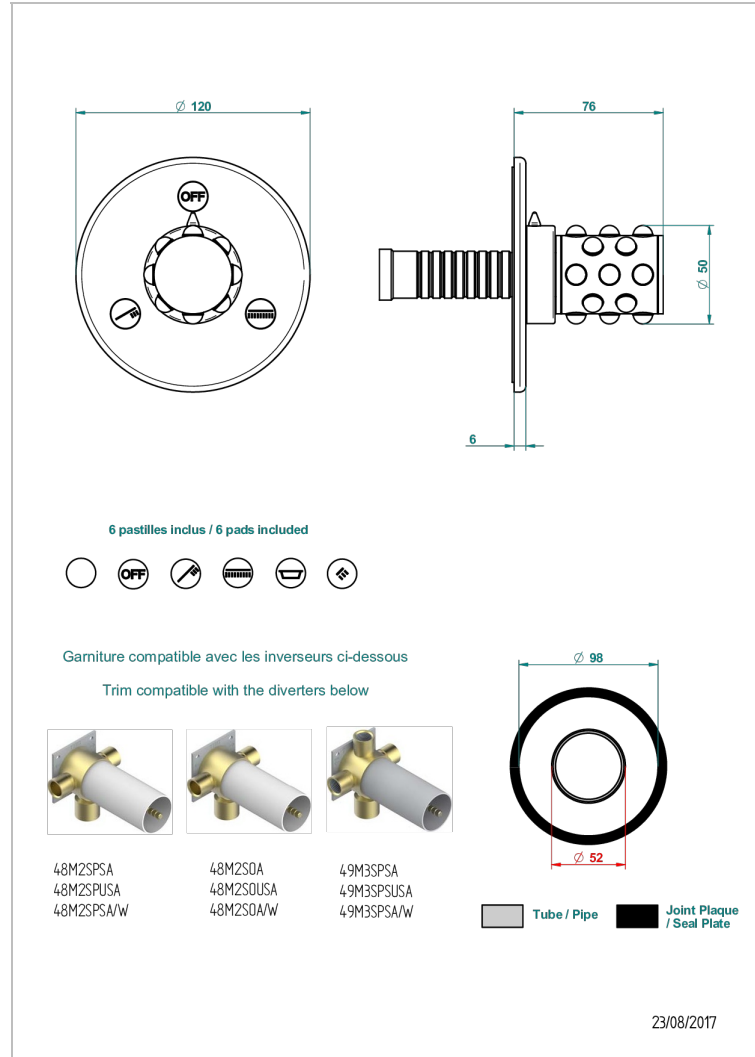

MOSSI CLEAR CRYSTAL

A2N-48M2SB

Trim for wall mounted diverter, 2 ways - ref. 48M2 and 3 ways - ref. 49M3

CHARACTERISTIC

- Mossi Clear crystal
- Trim for wall mounted diverter, 2 ways - ref. 48M2 and 3 ways - ref. 49M3

RELATED SKU'S

- Ref. G00-48M2SOA Wall mounted 3-way diverter with ceramic cartridge for concealed installation- 1 inlet 3/4" and 2 outlets 1/2" without stop position, without trim
- Ref. G00-48M2SPSA Wall mounted 3-way diverter with ceramic cartridge for concealed installation, 1 inlet 3/4" and 2 outlets 1/2" with stop position, without trim
- Ref. G00-49M3SPSA Wall mounted 4-way diverter with ceramic cartridge for concealed installation- 1 inlet 3/4" and 3 outlets 1/2" with stop position, without trim