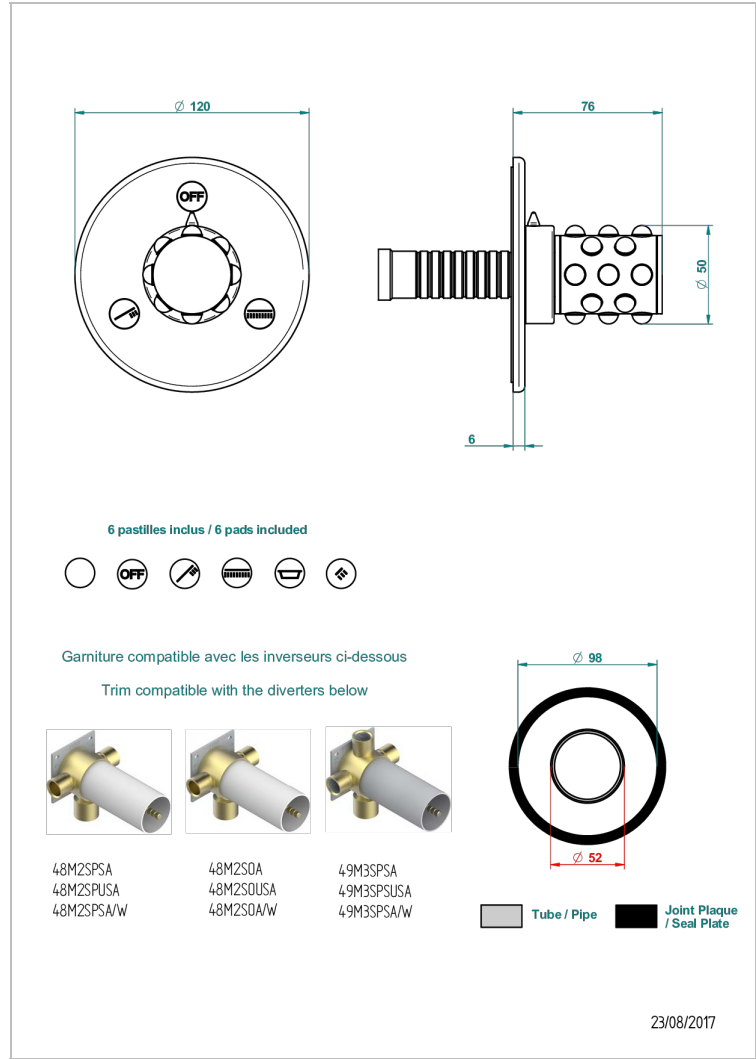

# MOSSI CLEAR CRYSTAL

A2N-48M2SB

Trim for wall mounted diverter, 2 ways - ref. 48M2 and 3 ways - ref. 49M3

## 特色

- Mossi Clear crystal
- Trim for wall mounted diverter, 2 ways - ref. 48M2 and 3 ways - ref. 49M3

## 相关的SKU

- Ref. G00-48M2SOA Wall mounted 3-way diverter with ceramic cartridge for concealed installation- 1 inlet 3/4" and 2 outlets 1/2" without stop position, without trim
- Ref. G00-48M2SPSA Wall mounted 3-way diverter with ceramic cartridge for concealed installation, 1 inlet 3/4" and 2 outlets 1/2" with stop position, without trim
- Ref. G00-49M3SPSA Wall mounted 4-way diverter with ceramic cartridge for concealed installation- 1 inlet 3/4" and 3 outlets 1/2" with stop position, without trim