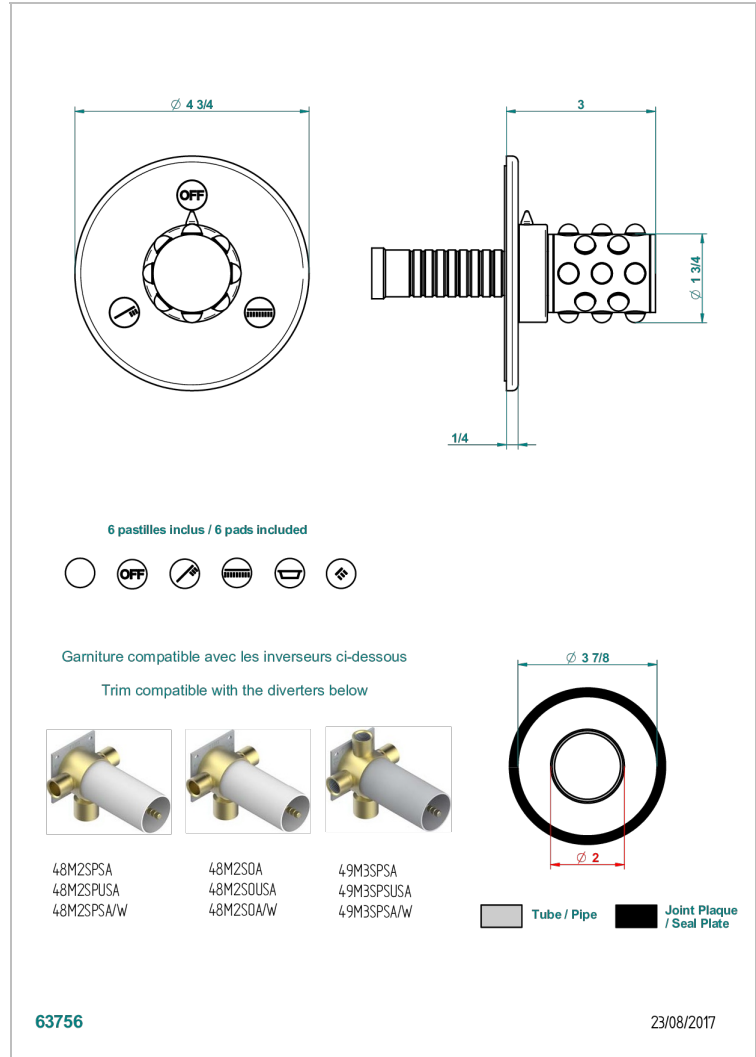

MOSSI CLEAR CRYSTAL

A2N-48M2SB

Trim for wall mounted diverter, 2 ways - ref. 48M2 and 3 ways - ref. 49M3

特色

- Mossi Clear crystal
- Trim for wall mounted diverter, 2 ways - ref. 48M2 and 3 ways - ref. 49M3

相关的SKU

- Ref. G00-48M2SOA Wall mounted 3-way diverter with ceramic cartridge for concealed installation- 1 inlet 3/4" and 2 outlets 1/2" without stop position, without trim
- Ref. G00-48M2SPSA Wall mounted 3-way diverter with ceramic cartridge for concealed installation, 1 inlet 3/4" and 2 outlets 1/2" with stop position, without trim
- Ref. G00-49M3SPSA Wall mounted 4-way diverter with ceramic cartridge for concealed installation- 1 inlet 3/4" and 3 outlets 1/2" with stop position, without trim