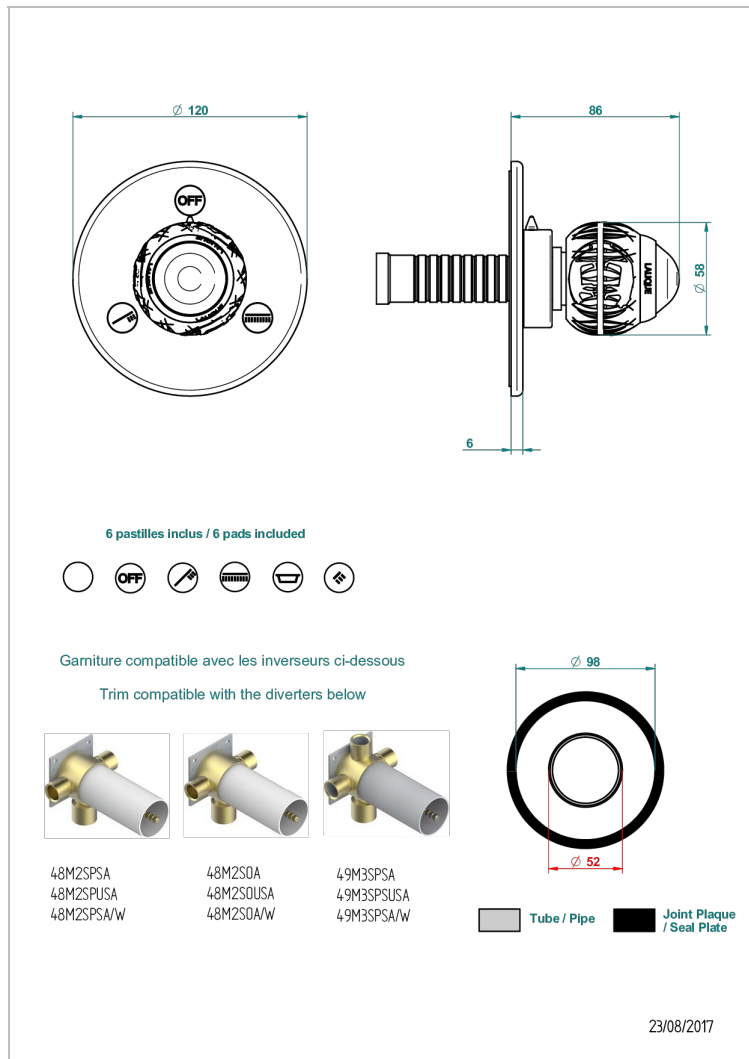

PANTHERE BLACK CRYSTAL

A2K-48M2SB

Trim for wall mounted diverter - 2 ways ref.48M2 & 3 ways ref.49M3

CHARACTERISTIC

- Panthere Black crystal
- Trim for wall mounted diverter - 2 ways ref.48M2 & 3 ways ref.49M3

RELATED SKU'S

- Ref. G00-48M2SOUSA Wall mounted 3-way diverter with ceramic cartridge for concealed installation- 1 inlet 3/4" and 2 outlets 1/2" without shared ports no stop position - no trim
- Ref. G00-48M2SPSUSA Wall mounted 3-way diverter with ceramic cartridge for concealed installation- 1 inlet 3/4" and 2 outlets 1/2" with positive top, no shared ports - no trim
- Ref. G00-49M3SPSUSA Wall mounted 4-way diverter with ceramic cartridge for concealed installation- 1 inlet 3/4" and 3 outlets 1/2" with positive top, no shared ports - no trim