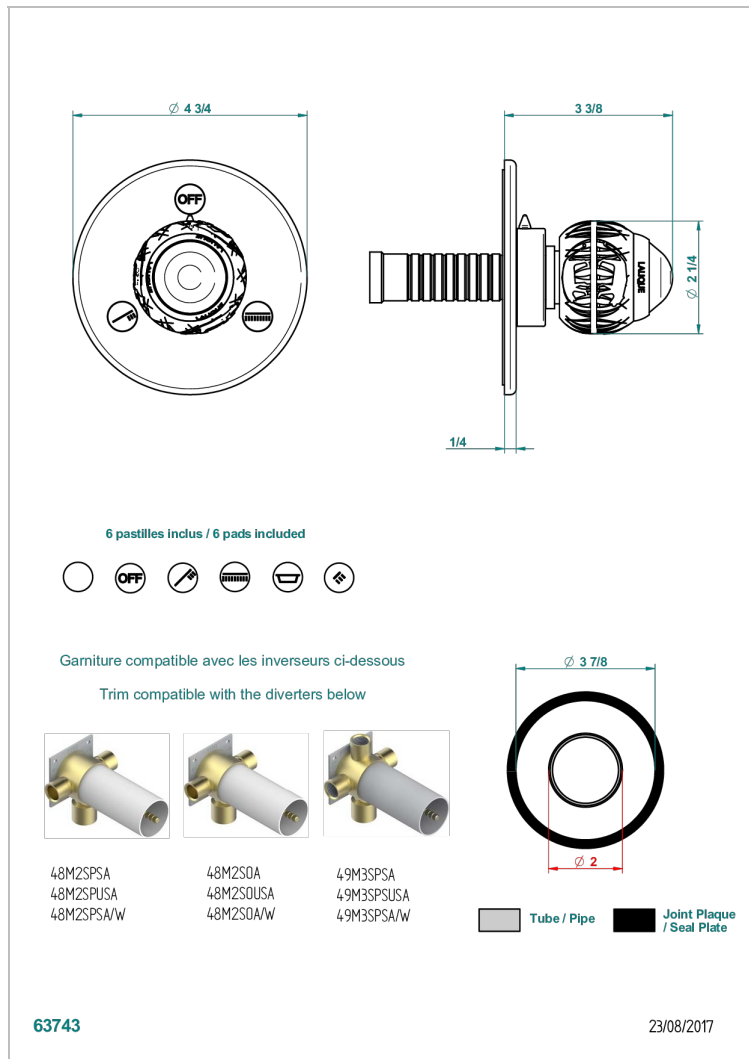

PANTHERE BLACK CRYSTAL

A2K-48M2SB

Trim for wall mounted diverter - 2 ways ref.48M2 & 3 ways ref.49M3

CHARACTERISTIC

- Panthère Black crystal
- Trim for wall mounted diverter - 2 ways ref.48M2 & 3 ways ref.49M3

RELATED SKU'S

- Ref. G00-48M2SOUSA Wall mounted 3-way diverter with ceramic cartridge for concealed installation- 1 inlet 3/4" and 2 outlets 1/2" without shared ports no stop position - no trim
- Ref. G00-48M2SPSUSA Wall mounted 3-way diverter with ceramic cartridge for concealed installation- 1 inlet 3/4" and 2 outlets 1/2" with positive top, no shared ports - no trim
- Ref. G00-49M3SPSUSA Wall mounted 4-way diverter with ceramic cartridge for concealed installation- 1 inlet 3/4" and 3 outlets 1/2" with positive top, no shared ports - no trim