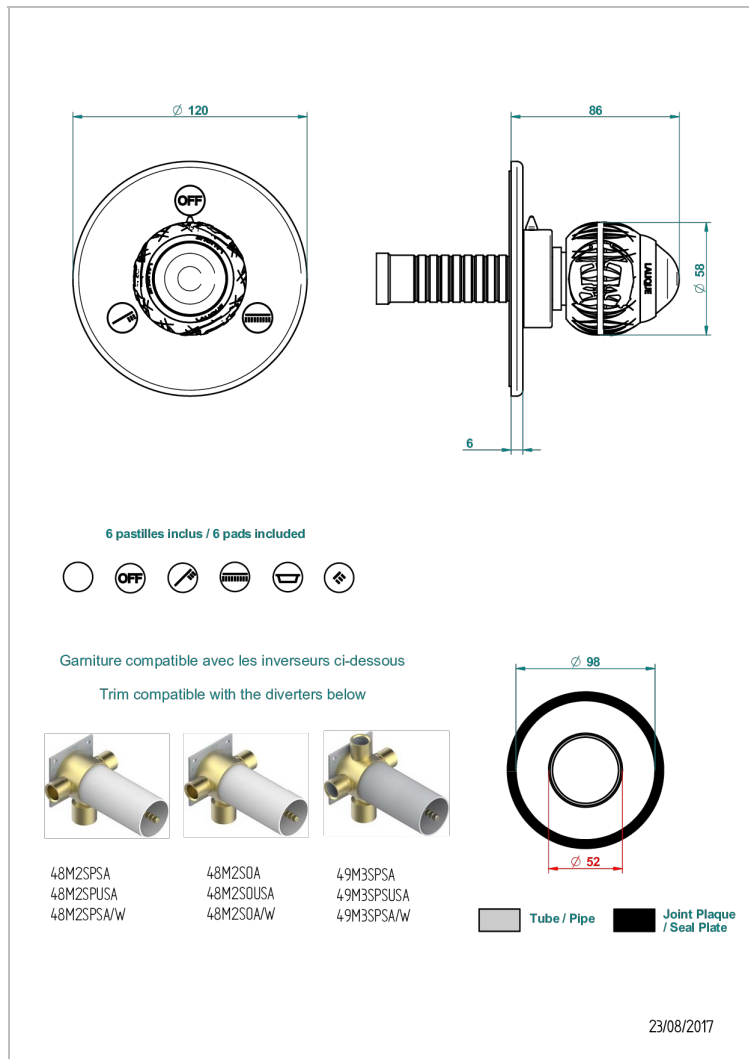

# PANTHERE CRISTAL NEGRO

A2K-48M2SB

Trim for wall mounted diverter, 2 ways - ref. 48M2 and 3 ways - ref. 49M3

## CARACTERÍSTICAS

- Panthère cristal negro
- Trim for wall mounted diverter, 2 ways - ref. 48M2 and 3 ways - ref. 49M3

## PRODUCTOS RELACIONADOS

- Ref. G00-48M2SOA Wall mounted 3-way diverter with ceramic cartridge for concealed installation- 1 inlet 3/4" and 2 outlets 1/2" without stop position, without trim
- Ref. G00-48M2SPSA Wall mounted 3-way diverter with ceramic cartridge for concealed installation, 1 inlet 3/4" and 2 outlets 1/2" with stop position, without trim
- Ref. G00-49M3SPSA Wall mounted 4-way diverter with ceramic cartridge for concealed installation- 1 inlet 3/4" and 3 outlets 1/2" with stop position, without trim