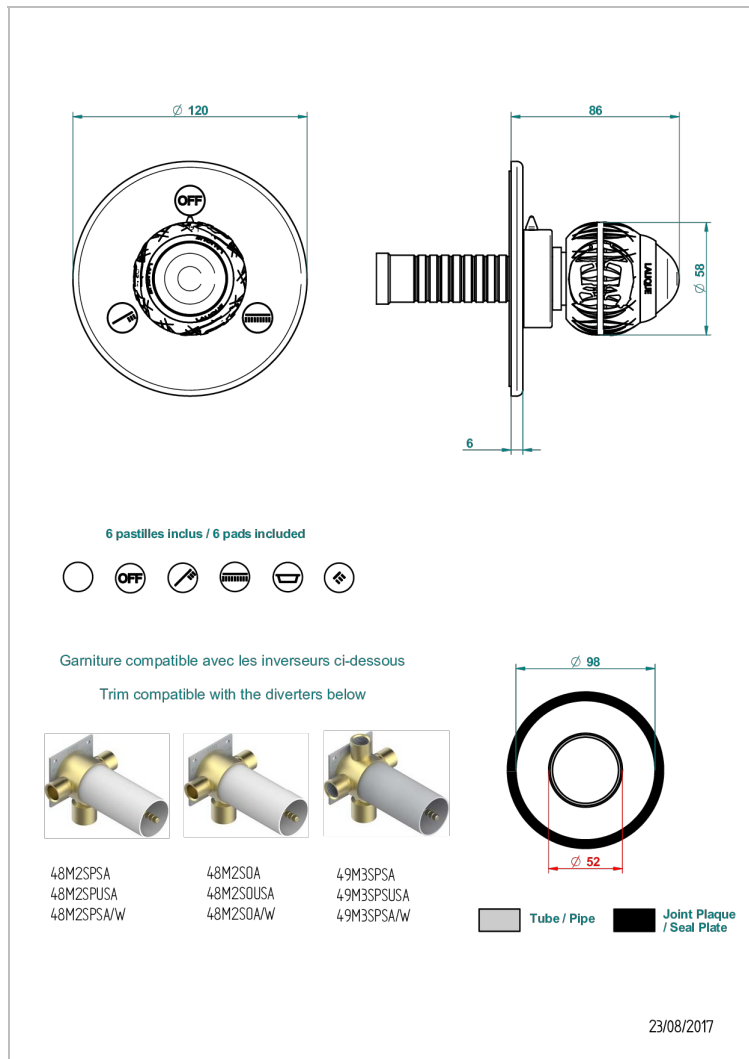

# PANTHERE BLACK CRYSTAL

A2K-48M2SB

Trim for wall mounted diverter, 2 ways - ref. 48M2 and 3 ways - ref. 49M3

## CHARACTERISTIC

- Panthère Black crystal
- Trim for wall mounted diverter, 2 ways - ref. 48M2 and 3 ways - ref. 49M3

## RELATED SKU'S

- Ref. G00-48M2SOA Wall mounted 3-way diverter with ceramic cartridge for concealed installation- 1 inlet 3/4" and 2 outlets 1/2" without stop position, without trim
- Ref. G00-48M2SPSA Wall mounted 3-way diverter with ceramic cartridge for concealed installation, 1 inlet 3/4" and 2 outlets 1/2" with stop position, without trim
- Ref. G00-49M3SPSA Wall mounted 4-way diverter with ceramic cartridge for concealed installation- 1 inlet 3/4" and 3 outlets 1/2" with stop position, without trim