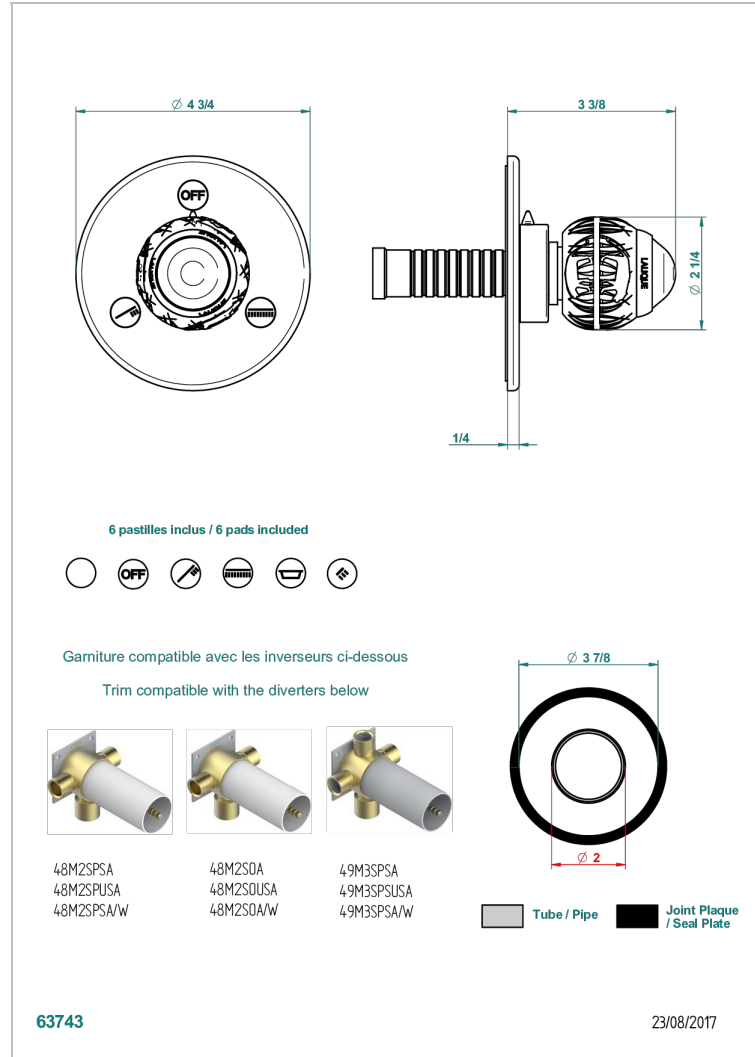

# PANTHERE CRISTAL NEGRO

A2K-48M2SB

Trim for wall mounted diverter, 2 ways - ref. 48M2 and 3 ways - ref. 49M3

THG<sup>®</sup>  
PARIS

## CARACTERÍSTICAS

- Panthère cristal negro
- Trim for wall mounted diverter, 2 ways - ref. 48M2 and 3 ways - ref. 49M3

## PRODUCTOS RELACIONADOS

- Ref. G00-48M2SOA Wall mounted 3-way diverter with ceramic cartridge for concealed installation- 1 inlet 3/4" and 2 outlets 1/2" without stop position, without trim
- Ref. G00-48M2SPSA Wall mounted 3-way diverter with ceramic cartridge for concealed installation, 1 inlet 3/4" and 2 outlets 1/2" with stop position, without trim
- Ref. G00-49M3SPSA Wall mounted 4-way diverter with ceramic cartridge for concealed installation- 1 inlet 3/4" and 3 outlets 1/2" with stop position, without trim