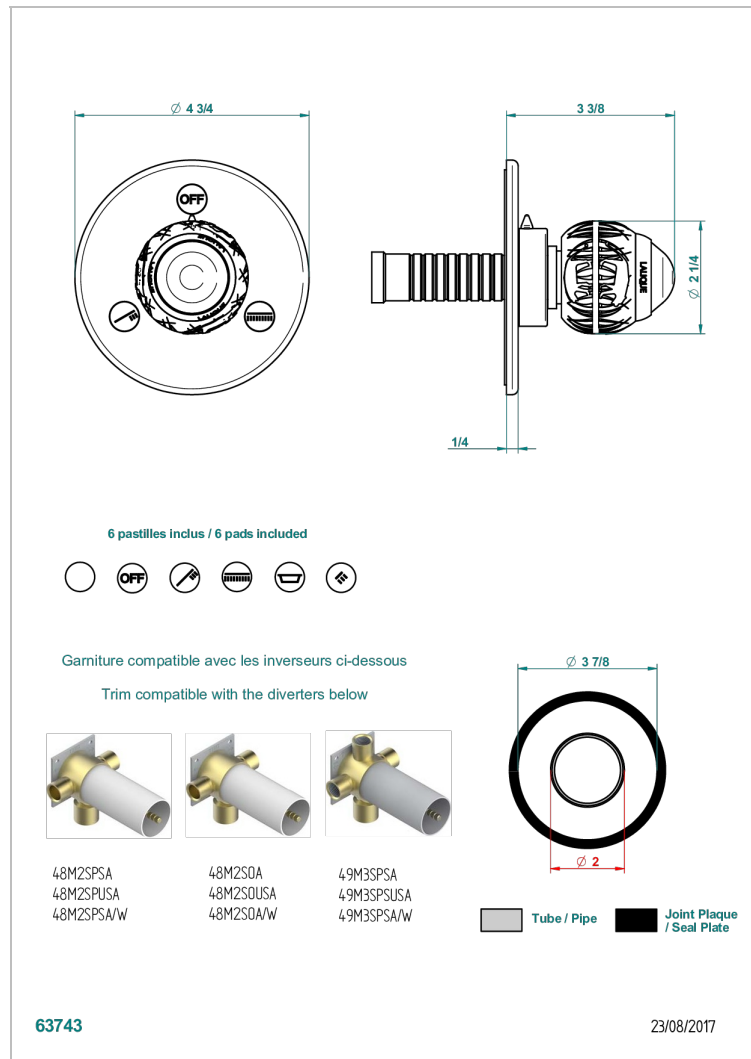

PANTHERE BLACK CRYSTAL

A2K-48M2SB

Trim for wall mounted diverter, 2 ways - ref. 48M2 and 3 ways - ref. 49M3

CHARACTERISTIC

- Panthère Black crystal
- Trim for wall mounted diverter, 2 ways - ref. 48M2 and 3 ways - ref. 49M3

RELATED SKU'S

- Ref. G00-48M2SOA Wall mounted 3-way diverter with ceramic cartridge for concealed installation- 1 inlet 3/4" and 2 outlets 1/2" without stop position, without trim
- Ref. G00-48M2SPSA Wall mounted 3-way diverter with ceramic cartridge for concealed installation, 1 inlet 3/4" and 2 outlets 1/2" with stop position, without trim
- Ref. G00-49M3SPSA Wall mounted 4-way diverter with ceramic cartridge for concealed installation- 1 inlet 3/4" and 3 outlets 1/2" with stop position, without trim