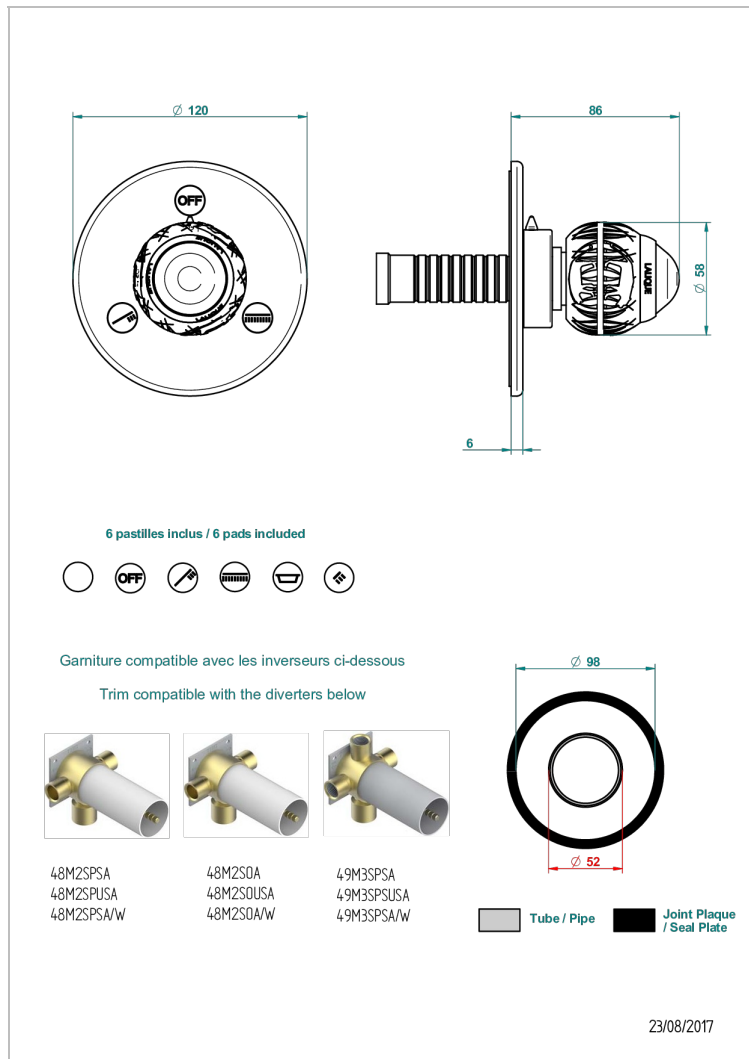

PANTHERE BLACK CRYSTAL

A2K-48M2SB

Trim for wall mounted diverter, 2 ways - ref. 48M2 and 3 ways - ref. 49M3

CHARACTERISTIC

- Panthère Black crystal
- Trim for wall mounted diverter, 2 ways - ref. 48M2 and 3 ways - ref. 49M3

RELATED SKU'S

- Ref. G00-48M2SOA Wall mounted 3-way diverter with ceramic cartridge for concealed installation- 1 inlet 3/4" and 2 outlets 1/2" without stop position, without trim
- Ref. G00-48M2SPSA Wall mounted 3-way diverter with ceramic cartridge for concealed installation, 1 inlet 3/4" and 2 outlets 1/2" with stop position, without trim
- Ref. G00-49M3SPSA Wall mounted 4-way diverter with ceramic cartridge for concealed installation- 1 inlet 3/4" and 3 outlets 1/2" with stop position, without trim