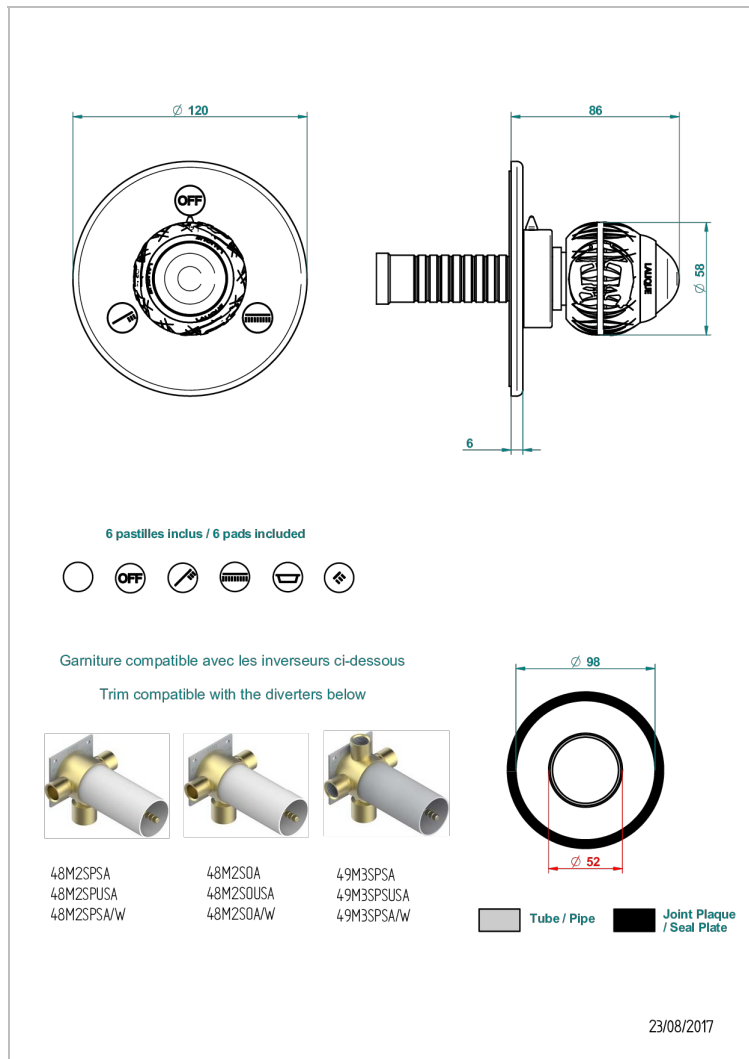

PANTHERE BLACK CRYSTAL

A2K-48M2SB

Trim for wall mounted diverter, 2 ways - ref. 48M2 and 3 ways - ref. 49M3

特色

- Panthere Black crystal
- Trim for wall mounted diverter, 2 ways - ref. 48M2 and 3 ways - ref. 49M3

相关的SKU

- Ref. G00-48M2SOA Wall mounted 3-way diverter with ceramic cartridge for concealed installation- 1 inlet 3/4" and 2 outlets 1/2" without stop position, without trim
- Ref. G00-48M2SPSA Wall mounted 3-way diverter with ceramic cartridge for concealed installation, 1 inlet 3/4" and 2 outlets 1/2" with stop position, without trim
- Ref. G00-49M3SPSA Wall mounted 4-way diverter with ceramic cartridge for concealed installation- 1 inlet 3/4" and 3 outlets 1/2" with stop position, without trim