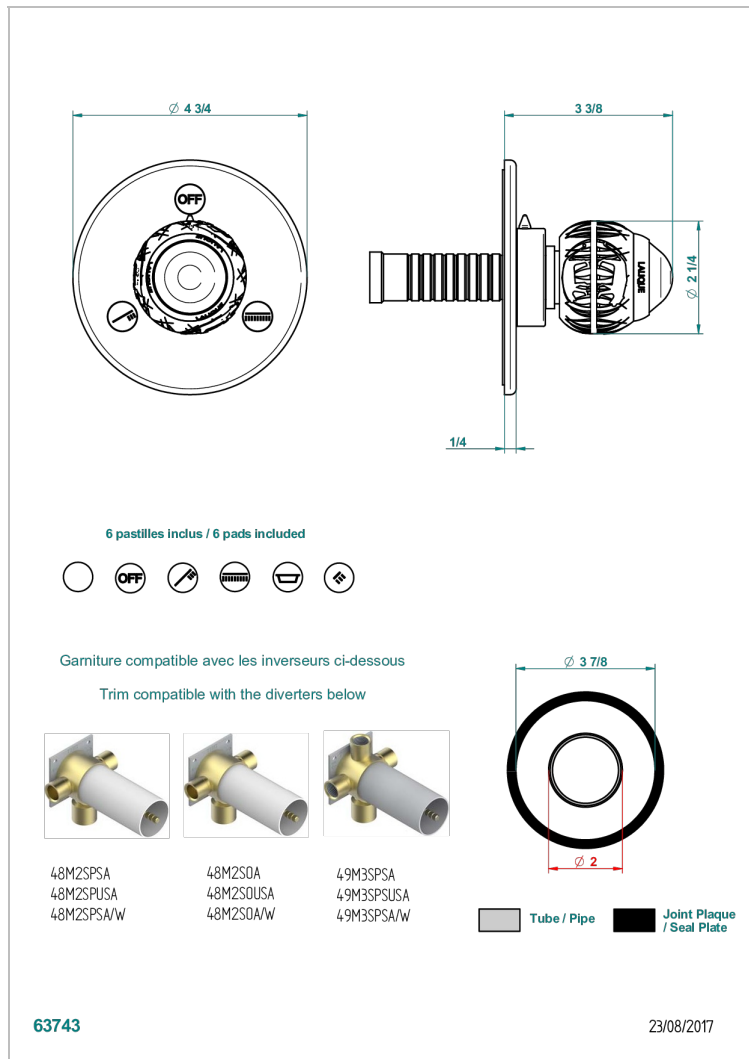

PANTHERE BLACK CRYSTAL

A2K-48M2SB

Trim for wall mounted diverter, 2 ways - ref. 48M2 and 3 ways - ref. 49M3

CHARACTERISTIC

- Panthère Black crystal
- Trim for wall mounted diverter, 2 ways - ref. 48M2 and 3 ways - ref. 49M3

RELATED SKU'S

- Ref. G00-48M2SOA Wall mounted 3-way diverter with ceramic cartridge for concealed installation- 1 inlet 3/4" and 2 outlets 1/2" without stop position, without trim
- Ref. G00-48M2SPSA Wall mounted 3-way diverter with ceramic cartridge for concealed installation, 1 inlet 3/4" and 2 outlets 1/2" with stop position, without trim
- Ref. G00-49M3SPSA Wall mounted 4-way diverter with ceramic cartridge for concealed installation- 1 inlet 3/4" and 3 outlets 1/2" with stop position, without trim