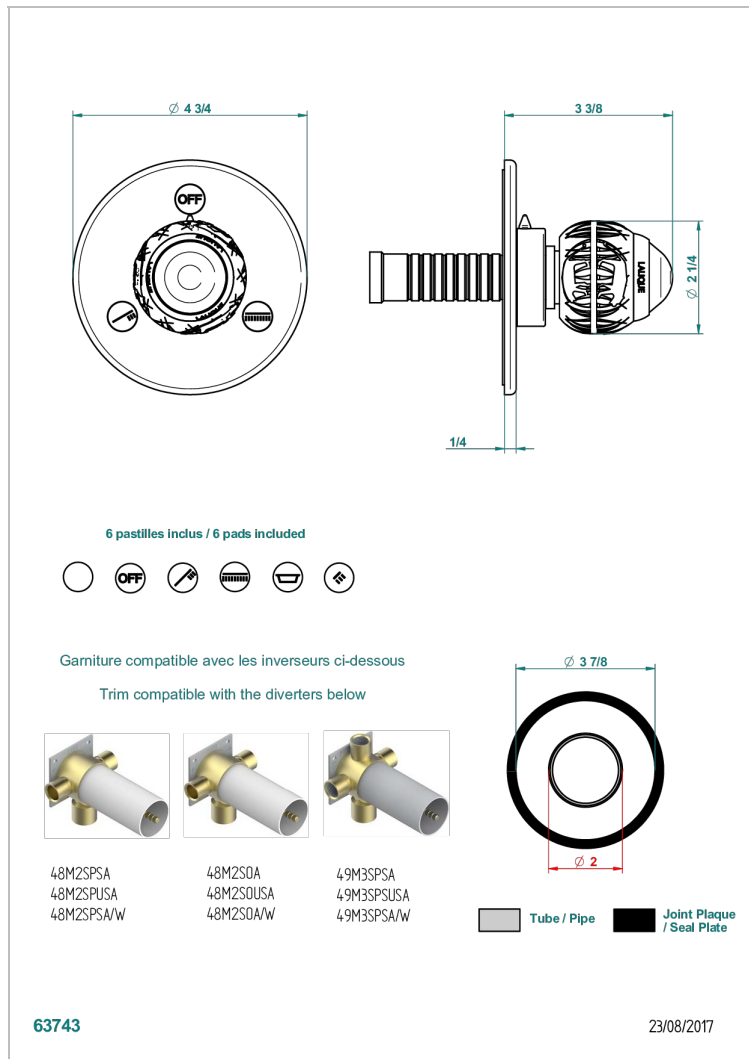

PANTHERE BLACK CRYSTAL

A2K-48M2SB

Trim for wall mounted diverter, 2 ways - ref. 48M2 and 3 ways - ref. 49M3

特色

- Panthere Black crystal
- Trim for wall mounted diverter, 2 ways - ref. 48M2 and 3 ways - ref. 49M3

相关的SKU

- Ref. G00-48M2SOA Wall mounted 3-way diverter with ceramic cartridge for concealed installation- 1 inlet 3/4" and 2 outlets 1/2" without stop position, without trim
- Ref. G00-48M2SPSA Wall mounted 3-way diverter with ceramic cartridge for concealed installation, 1 inlet 3/4" and 2 outlets 1/2" with stop position, without trim
- Ref. G00-49M3SPSA Wall mounted 4-way diverter with ceramic cartridge for concealed installation- 1 inlet 3/4" and 3 outlets 1/2" with stop position, without trim