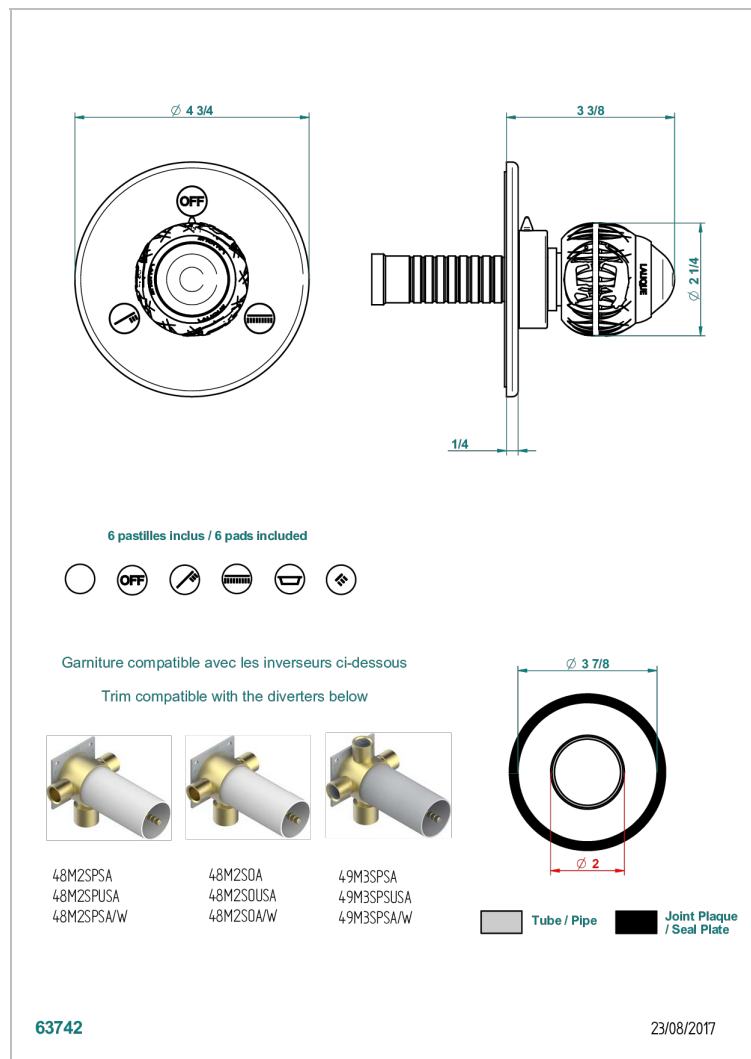

PANTHERE CLEAR CRYSTAL

A2H-48M2SB

Trim for wall mounted diverter - 2 ways ref.48M2 & 3 ways ref.49M3

CHARACTERISTIC

- Panthere Clear crystal
- Trim for wall mounted diverter - 2 ways ref.48M2 & 3 ways ref.49M3

RELATED SKU'S

- Ref. G00-48M2SOUSA Wall mounted 3-way diverter with ceramic cartridge for concealed installation- 1 inlet 3/4" and 2 outlets 1/2" without shared ports no stop position - no trim
- Ref. G00-48M2SPSUSA Wall mounted 3-way diverter with ceramic cartridge for concealed installation- 1 inlet 3/4" and 2 outlets 1/2" with positive top, no shared ports - no trim
- Ref. G00-49M3SPSUSA Wall mounted 4-way diverter with ceramic cartridge for concealed installation- 1 inlet 3/4" and 3 outlets 1/2" with positive top, no shared ports - no trim