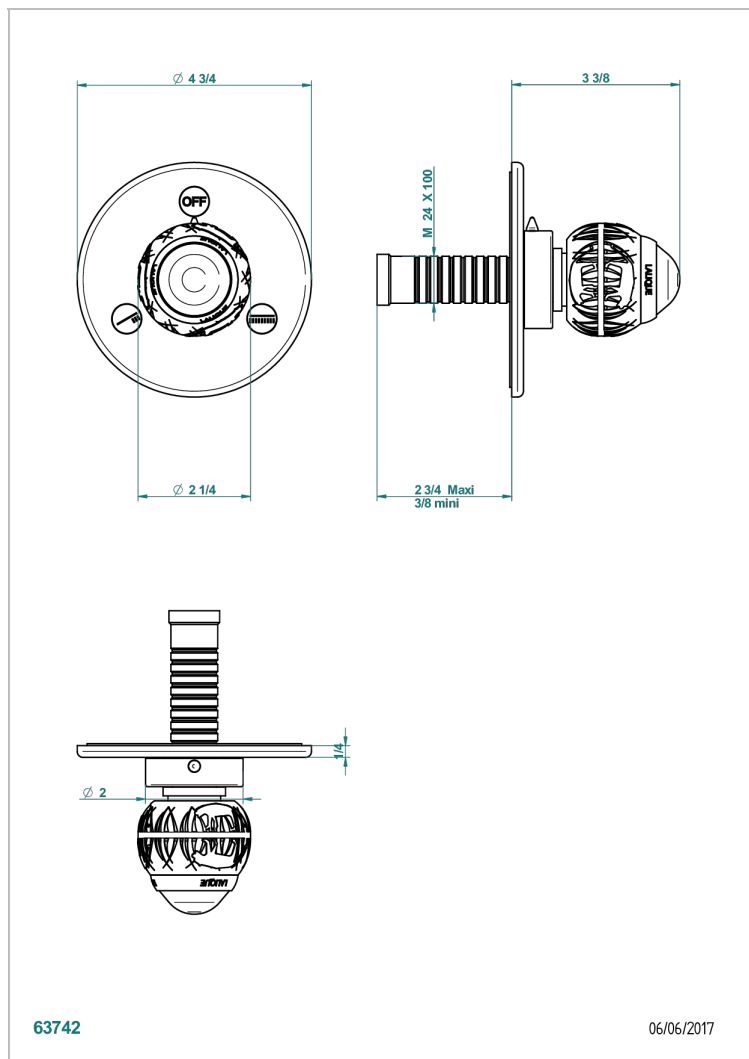

# PANTHERE CLEAR CRYSTAL

A2H-48M2SB

Trim for wall mounted diverter - 2 ways ref.48M2 & 3 ways ref.49M3

THG<sup>®</sup>  
PARIS

63742

06/06/2017

## CHARACTERISTIC

- Panthere Clear crystal
- Trim for wall mounted diverter - 2 ways ref.48M2 & 3 ways ref.49M3

## RELATED SKU'S

- Ref. G00-48M2SOUSA Wall mounted 3-way diverter with ceramic cartridge for concealed installation- 1 inlet 3/4" and 2 outlets 1/2" without shared ports no stop position - no trim
- Ref. G00-48M2SPSUSA Wall mounted 3-way diverter with ceramic cartridge for concealed installation- 1 inlet 3/4" and 2 outlets 1/2" with positive top, no shared ports - no trim
- Ref. G00-49M3SPSUSA Wall mounted 4-way diverter with ceramic cartridge for concealed installation- 1 inlet 3/4" and 3 outlets 1/2" with positive top, no shared ports - no trim