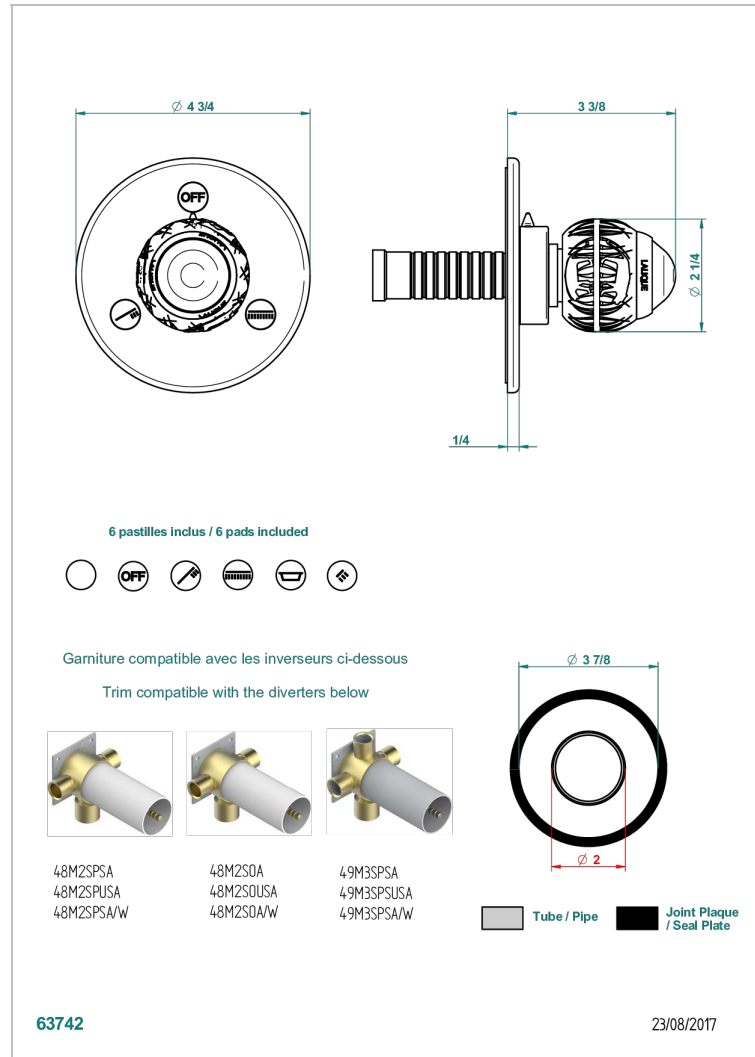

# PANTHERE CRISTAL CLARO

A2H-48M2SB

Trim for wall mounted diverter, 2 ways - ref. 48M2 and 3 ways - ref. 49M3

## CARACTERÍSTICAS

- Panthère cristal claro
- Trim for wall mounted diverter, 2 ways - ref. 48M2 and 3 ways - ref. 49M3

## PRODUCTOS RELACIONADOS

- Ref. G00-48M2SOA Wall mounted 3-way diverter with ceramic cartridge for concealed installation- 1 inlet 3/4" and 2 outlets 1/2" without stop position, without trim
- Ref. G00-48M2SPSA Wall mounted 3-way diverter with ceramic cartridge for concealed installation, 1 inlet 3/4" and 2 outlets 1/2" with stop position, without trim
- Ref. G00-49M3SPSA Wall mounted 4-way diverter with ceramic cartridge for concealed installation- 1 inlet 3/4" and 3 outlets 1/2" with stop position, without trim