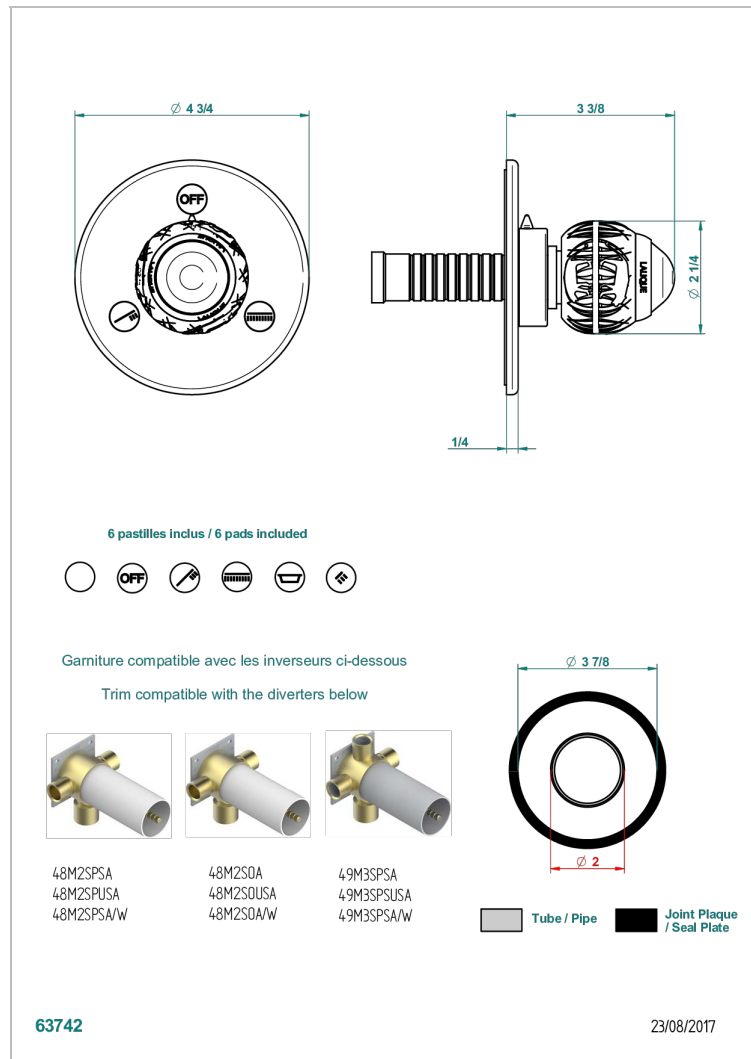

PANTHERE CLEAR CRYSTAL

A2H-48M2SB

Trim for wall mounted diverter, 2 ways - ref. 48M2 and 3 ways - ref. 49M3

CHARACTERISTIC

- Panthère Clear crystal
- Trim for wall mounted diverter, 2 ways - ref. 48M2 and 3 ways - ref. 49M3

RELATED SKU'S

- Ref. G00-48M2SOA Wall mounted 3-way diverter with ceramic cartridge for concealed installation- 1 inlet 3/4" and 2 outlets 1/2" without stop position, without trim
- Ref. G00-48M2SPSA Wall mounted 3-way diverter with ceramic cartridge for concealed installation, 1 inlet 3/4" and 2 outlets 1/2" with stop position, without trim
- Ref. G00-49M3SPSA Wall mounted 4-way diverter with ceramic cartridge for concealed installation- 1 inlet 3/4" and 3 outlets 1/2" with stop position, without trim