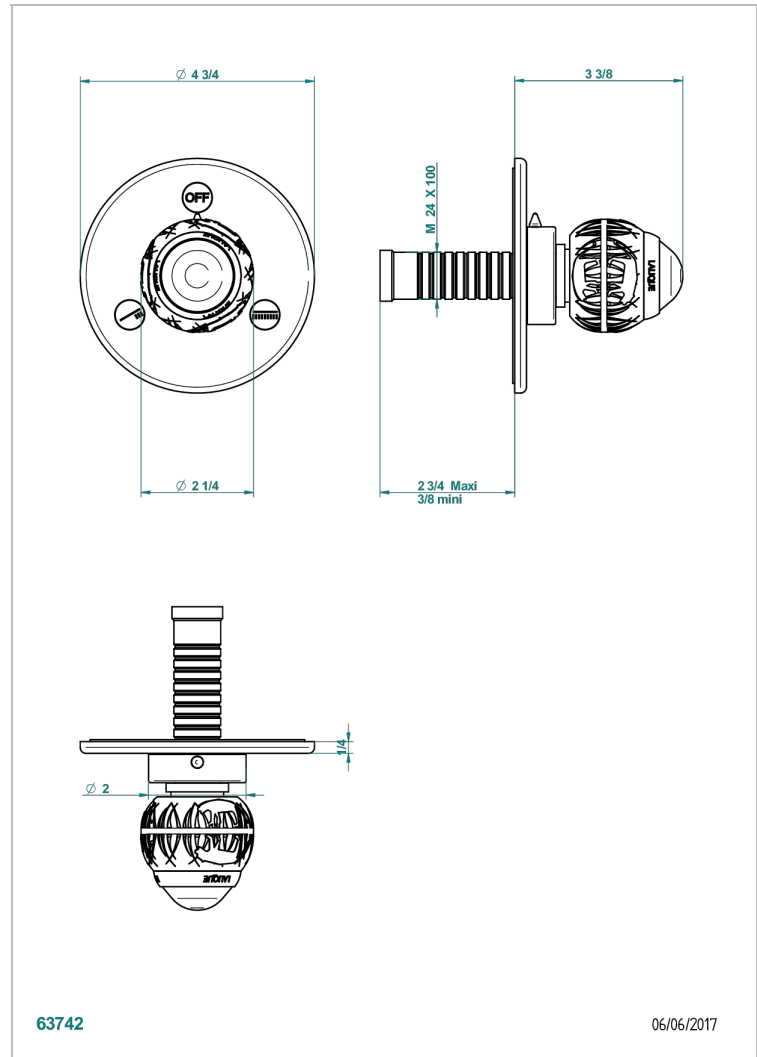

PANTHERE CRISTAL CLARO

A2H-48M2SB

Trim for wall mounted diverter, 2 ways - ref. 48M2 and 3 ways - ref. 49M3

THG[®]
PARIS

63742

06/06/2017

CARACTERÍSTICAS

- Panthère cristal claro
- Trim for wall mounted diverter, 2 ways - ref. 48M2 and 3 ways - ref. 49M3

PRODUCTOS RELACIONADOS

- Ref. G00-48M2SOA Wall mounted 3-way diverter with ceramic cartridge for concealed installation- 1 inlet 3/4" and 2 outlets 1/2" without stop position, without trim
- Ref. G00-48M2SPSA Wall mounted 3-way diverter with ceramic cartridge for concealed installation, 1 inlet 3/4" and 2 outlets 1/2" with stop position, without trim
- Ref. G00-49M3SPSA Wall mounted 4-way diverter with ceramic cartridge for concealed installation- 1 inlet 3/4" and 3 outlets 1/2" with stop position, without trim