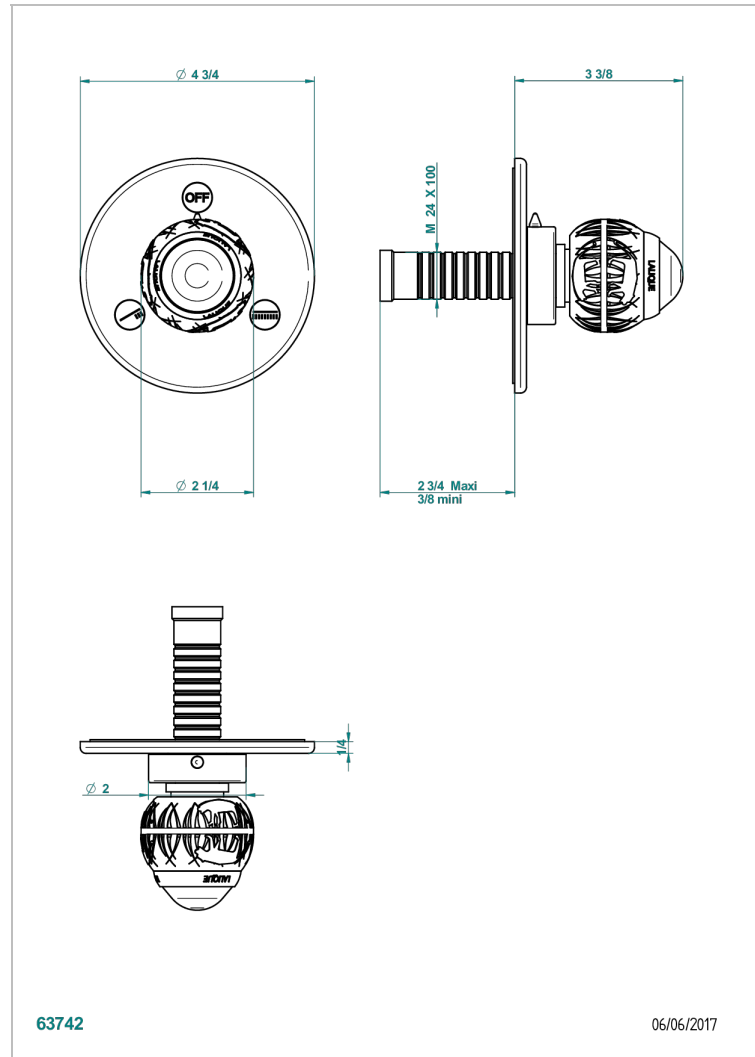

PANTHERE CLEAR CRYSTAL

A2H-48M2SB

Trim for wall mounted diverter, 2 ways - ref. 48M2 and 3 ways - ref. 49M3

THG[®]
PARIS

CHARACTERISTIC

- Panthère Clear crystal
- Trim for wall mounted diverter, 2 ways - ref. 48M2 and 3 ways - ref. 49M3

RELATED SKU'S

- Ref. G00-48M2SOA Wall mounted 3-way diverter with ceramic cartridge for concealed installation- 1 inlet 3/4" and 2 outlets 1/2" without stop position, without trim
- Ref. G00-48M2SPSA Wall mounted 3-way diverter with ceramic cartridge for concealed installation, 1 inlet 3/4" and 2 outlets 1/2" with stop position, without trim
- Ref. G00-49M3SPSA Wall mounted 4-way diverter with ceramic cartridge for concealed installation- 1 inlet 3/4" and 3 outlets 1/2" with stop position, without trim