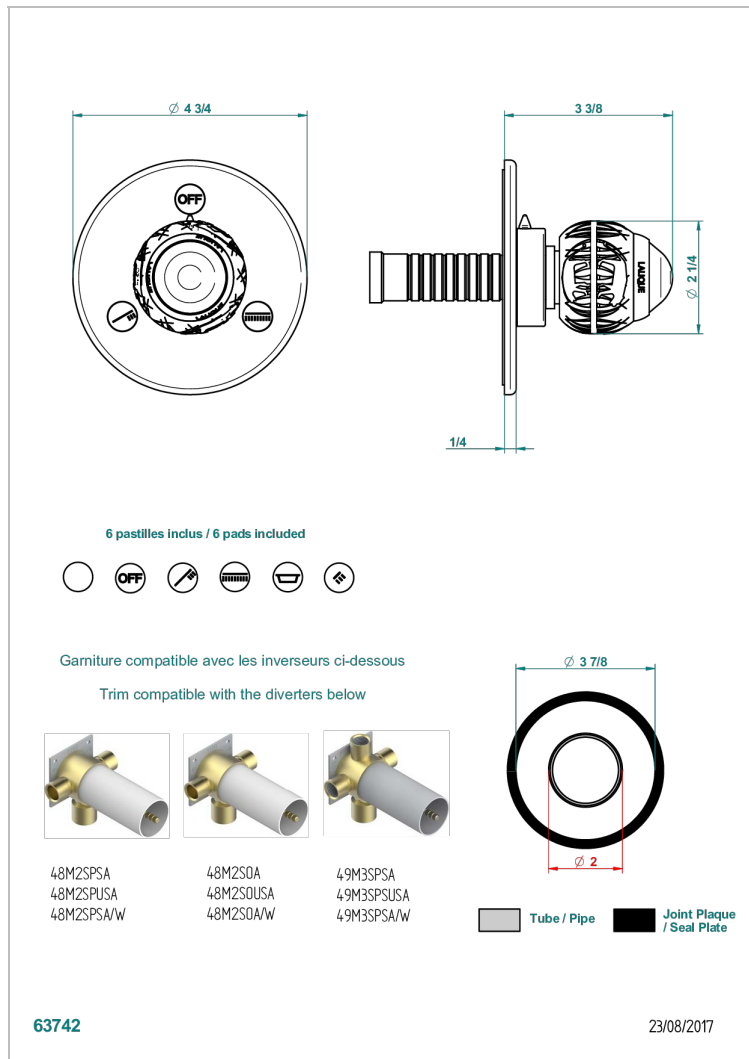

PANTHERE CLEAR CRYSTAL

A2H-48M2SB

Trim for wall mounted diverter, 2 ways - ref. 48M2 and 3 ways - ref. 49M3

CHARACTERISTIC

- Panthère Clear crystal
- Trim for wall mounted diverter, 2 ways - ref. 48M2 and 3 ways - ref. 49M3

RELATED SKU'S

- Ref. G00-48M2SOA Wall mounted 3-way diverter with ceramic cartridge for concealed installation- 1 inlet 3/4" and 2 outlets 1/2" without stop position, without trim
- Ref. G00-48M2SPSA Wall mounted 3-way diverter with ceramic cartridge for concealed installation, 1 inlet 3/4" and 2 outlets 1/2" with stop position, without trim
- Ref. G00-49M3SPSA Wall mounted 4-way diverter with ceramic cartridge for concealed installation- 1 inlet 3/4" and 3 outlets 1/2" with stop position, without trim