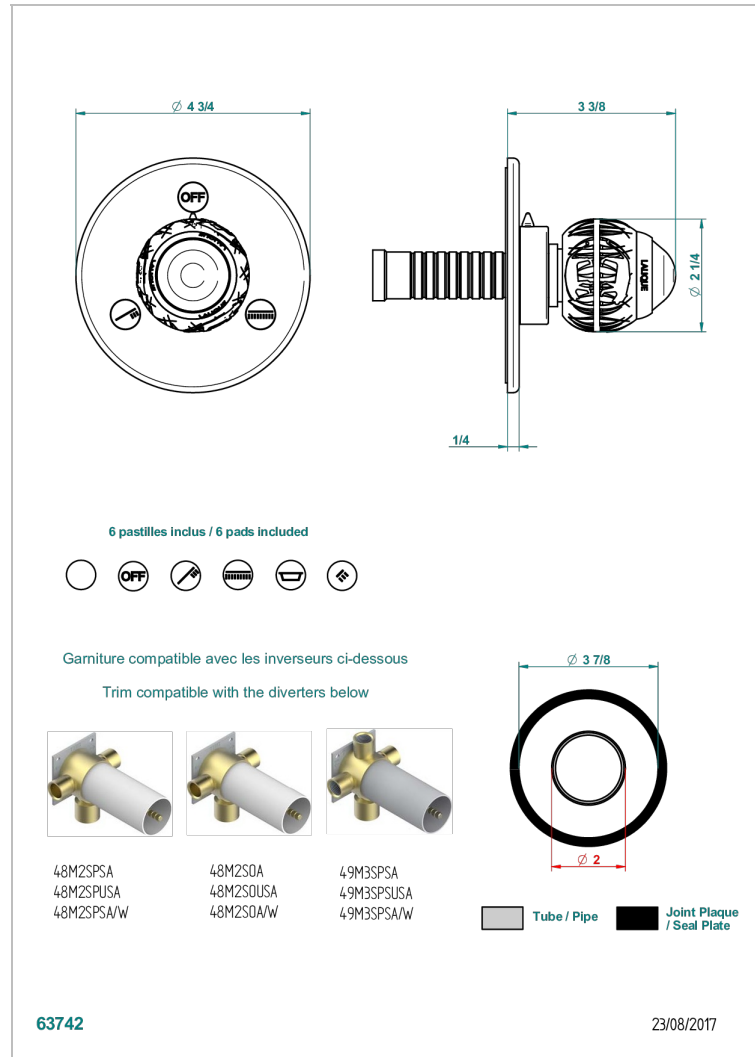

PANTHERE CLEAR CRYSTAL

A2H-48M2SB

Trim for wall mounted diverter, 2 ways - ref. 48M2 and 3 ways - ref. 49M3

特色

- Panthere Clear crystal
- Trim for wall mounted diverter, 2 ways - ref. 48M2 and 3 ways - ref. 49M3

相关的SKU

- Ref. G00-48M2SOA Wall mounted 3-way diverter with ceramic cartridge for concealed installation- 1 inlet 3/4" and 2 outlets 1/2" without stop position, without trim
- Ref. G00-48M2SPSA Wall mounted 3-way diverter with ceramic cartridge for concealed installation, 1 inlet 3/4" and 2 outlets 1/2" with stop position, without trim
- Ref. G00-49M3SPSA Wall mounted 4-way diverter with ceramic cartridge for concealed installation- 1 inlet 3/4" and 3 outlets 1/2" with stop position, without trim