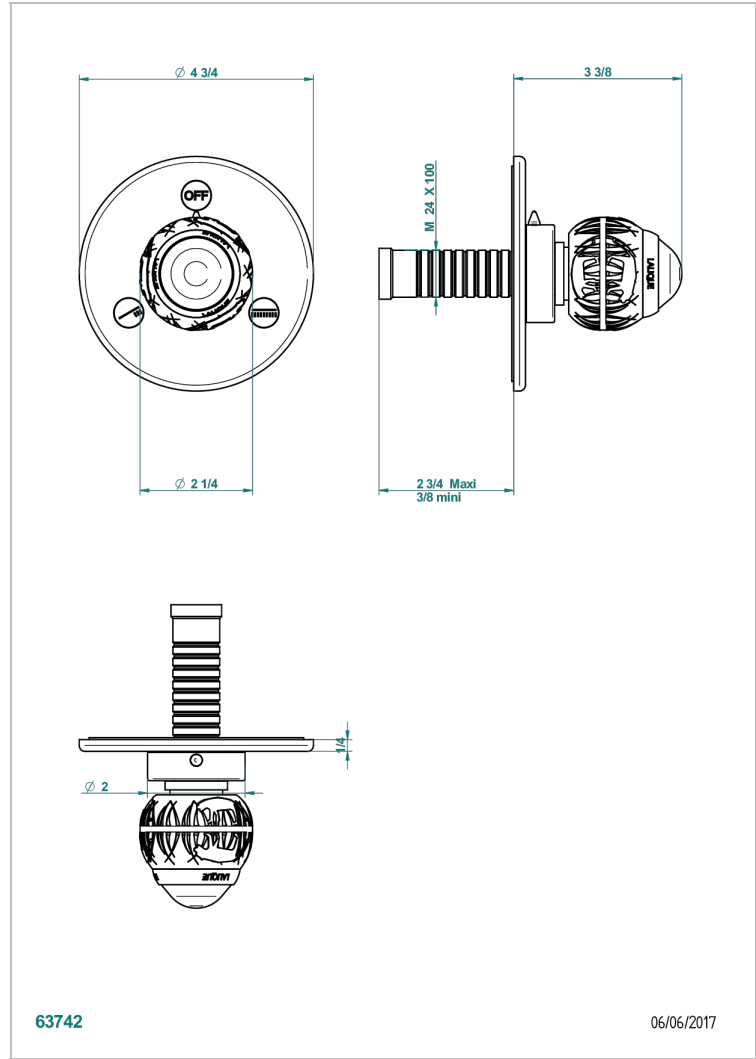

PANTHERE CLEAR CRYSTAL

A2H-48M2SB

Trim for wall mounted diverter, 2 ways - ref. 48M2 and 3 ways - ref. 49M3

特色

- Panthere Clear crystal
- Trim for wall mounted diverter, 2 ways - ref. 48M2 and 3 ways - ref. 49M3

相关的SKU

- Ref. G00-48M2SOA Wall mounted 3-way diverter with ceramic cartridge for concealed installation- 1 inlet 3/4" and 2 outlets 1/2" without stop position, without trim
- Ref. G00-48M2SPSA Wall mounted 3-way diverter with ceramic cartridge for concealed installation, 1 inlet 3/4" and 2 outlets 1/2" with stop position, without trim
- Ref. G00-49M3SPSA Wall mounted 4-way diverter with ceramic cartridge for concealed installation- 1 inlet 3/4" and 3 outlets 1/2" with stop position, without trim

可选饰面

Black ceram - D30
Blush PVD - H62
Graphite PVD - H64
Matt Umber PVD - H67
Matt blush PVD - H60
Matt graphite PVD - H65

PVD哑光棕铜 - F34
PVD哑光金 - H53
PVD哑光铜 - H50
PVD哑光镍 - H56
PVD抛光铜 - H49
PVD棕铜 - F33

PVD金色 - H52
PVD镍 - H55
Umber PVD - H66
哑光复古铜 - H07
哑光浅金 - F31
哑光金 - F07