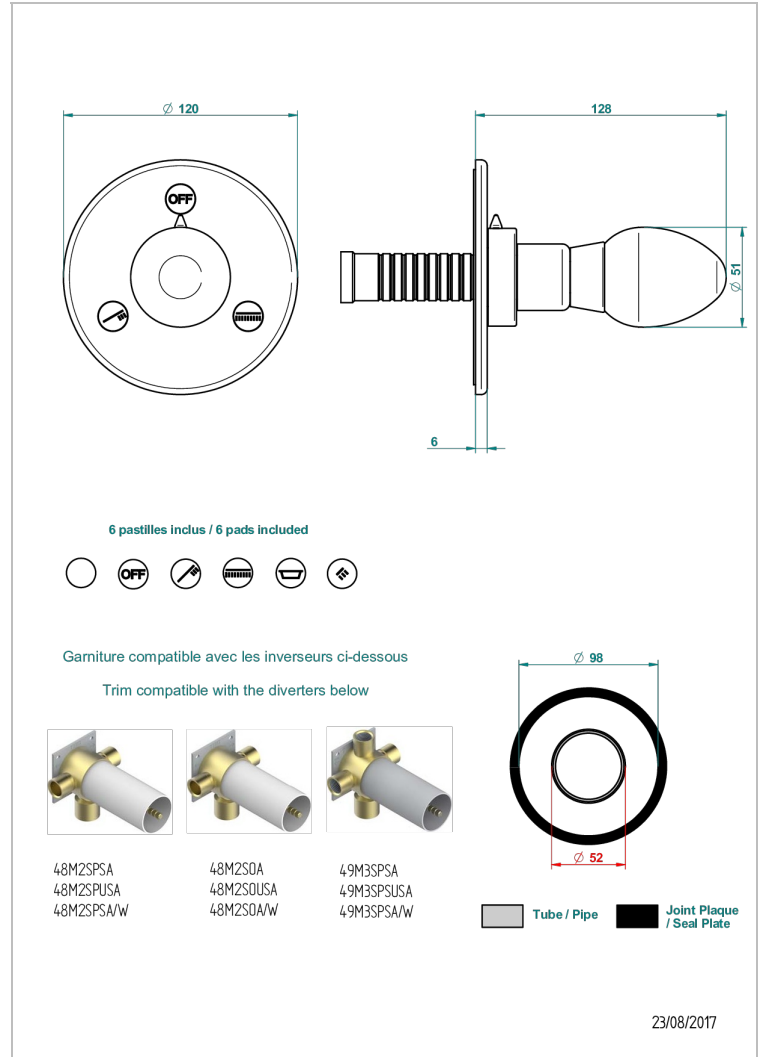

VENICE

A2E-48M2SB

Trim for wall mounted diverter, 2 ways - ref. 48M2 and 3 ways - ref. 49M3

CARACTERÍSTICAS

- Venice
- Trim for wall mounted diverter, 2 ways - ref. 48M2 and 3 ways - ref. 49M3

PRODUCTOS RELACIONADOS

- Ref. G00-48M2SOA Wall mounted 3-way diverter with ceramic cartridge for concealed installation- 1 inlet 3/4" and 2 outlets 1/2" without stop position, without trim
- Ref. G00-48M2SPSA Wall mounted 3-way diverter with ceramic cartridge for concealed installation, 1 inlet 3/4" and 2 outlets 1/2" with stop position, without trim
- Ref. G00-49M3SPSA Wall mounted 4-way diverter with ceramic cartridge for concealed installation- 1 inlet 3/4" and 3 outlets 1/2" with stop position, without trim