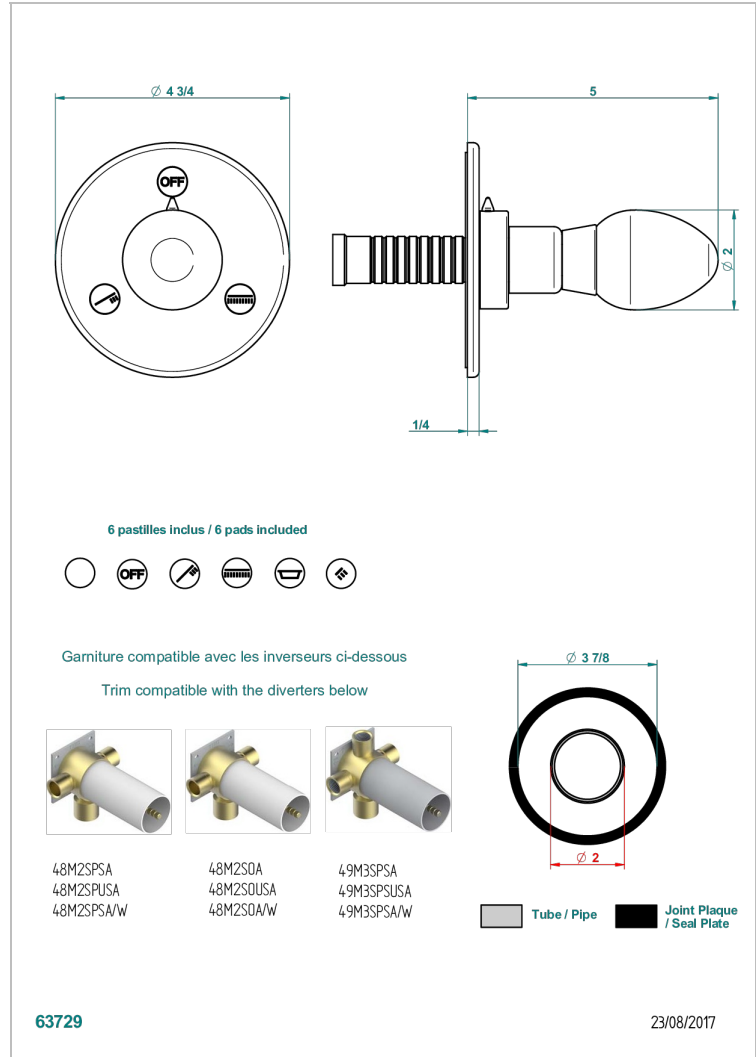

VENICE

A2E-48M2SB

Trim for wall mounted diverter, 2 ways - ref. 48M2 and 3 ways - ref. 49M3

ХАРАКТЕРИСТИКИ

- Venice
- Trim for wall mounted diverter, 2 ways - ref. 48M2 and 3 ways - ref. 49M3

СВЯЗАННЫЕ ТОВАРНЫЕ ПОЗИЦИИ

- Ref. G00-48M2SOA Wall mounted 3-way diverter with ceramic cartridge for concealed installation- 1 inlet 3/4" and 2 outlets 1/2" without stop position, without trim
- Ref. G00-48M2SPSA Wall mounted 3-way diverter with ceramic cartridge for concealed installation, 1 inlet 3/4" and 2 outlets 1/2" with stop position, without trim
- Ref. G00-49M3SPSA Wall mounted 4-way diverter with ceramic cartridge for concealed installation- 1 inlet 3/4" and 3 outlets 1/2" with stop position, without trim