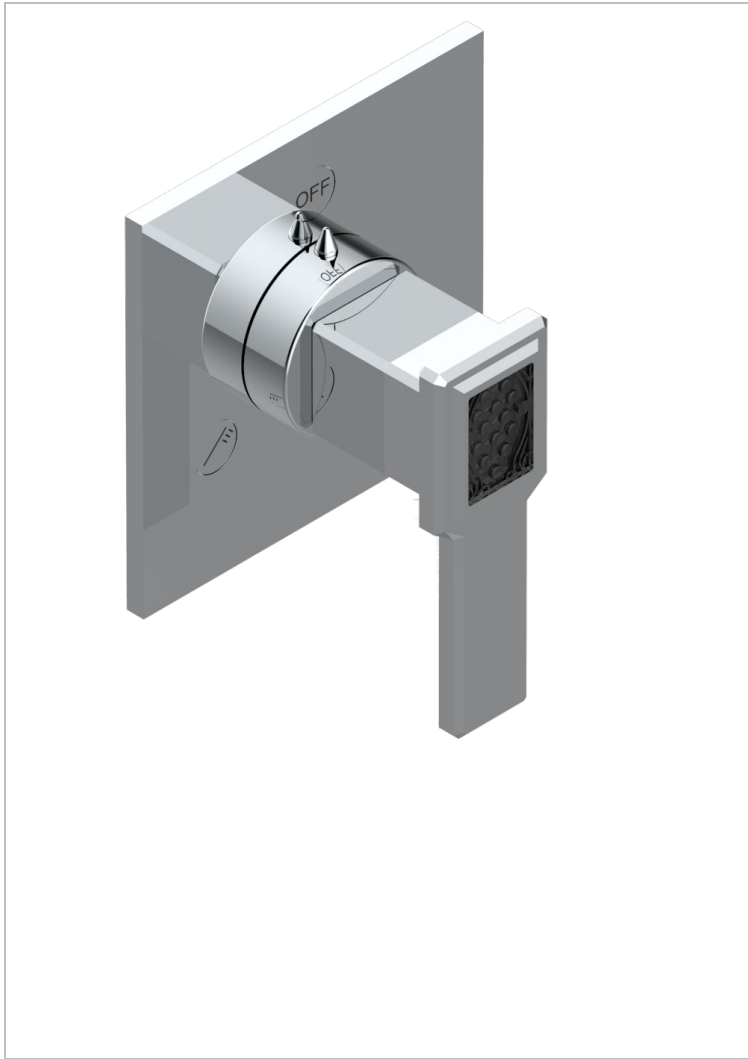

METROPOLIS BLACK CRYSTAL WITH LEVER HANDLES

A2M-48M2SB

Trim for wall mounted diverter - 2 ways ref.48M2 & 3 ways ref.49M3

CHARACTERISTIC

- Métropolis Black crystal with lever handles
- Trim for wall mounted diverter - 2 ways ref.48M2 & 3 ways ref.49M3

RELATED SKU'S

- Ref. G00-48M2SOUSA Wall mounted 3-way diverter with ceramic cartridge for concealed installation- 1 inlet 3/4" and 2 outlets 1/2" without shared ports no stop position - no trim
- Ref. G00-48M2SPSUSA Wall mounted 3-way diverter with ceramic cartridge for concealed installation- 1 inlet 3/4" and 2 outlets 1/2" with positive top, no shared ports - no trim
- Ref. G00-49M3SPSUSA Wall mounted 4-way diverter with ceramic cartridge for concealed installation- 1 inlet 3/4" and 3 outlets 1/2" with positive top, no shared ports - no trim