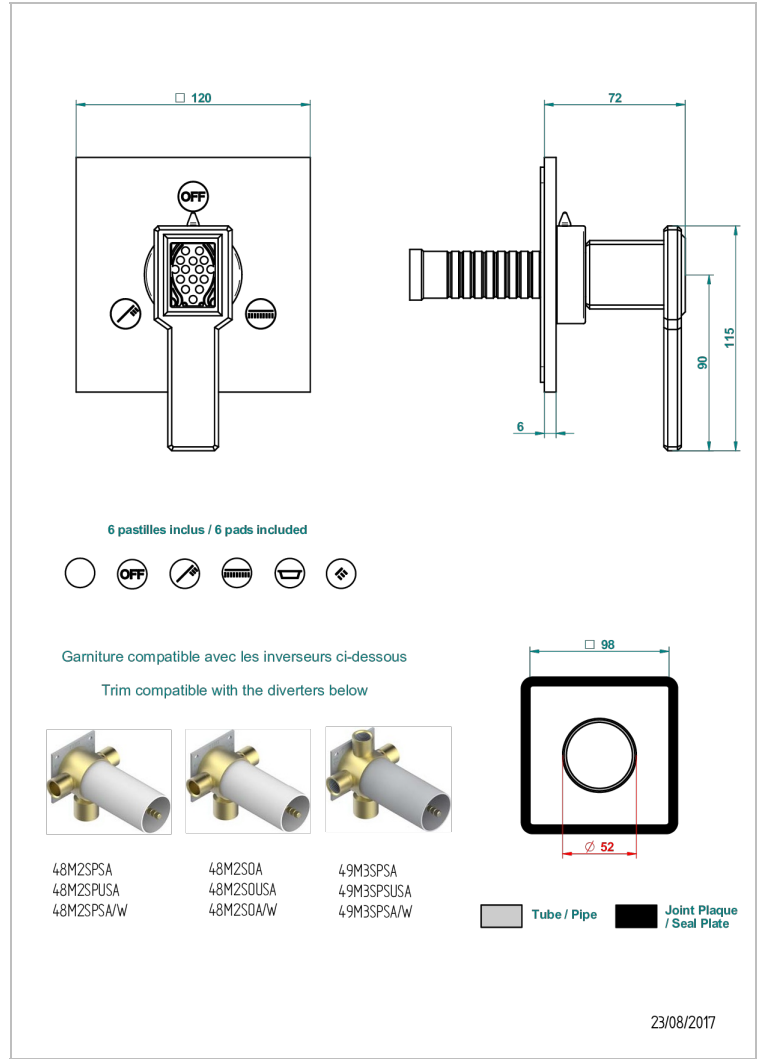

METROPOLIS BLACK CRYSTAL WITH LEVER HANDLES

A2M-48M2SB

Trim for wall mounted diverter - 2 ways ref.48M2 & 3 ways ref.49M3

CHARACTERISTIC

- Métropolis Black crystal with lever handles
- Trim for wall mounted diverter - 2 ways ref.48M2 & 3 ways ref.49M3

RELATED SKU'S

- Ref. G00-48M2SOUSA Wall mounted 3-way diverter with ceramic cartridge for concealed installation- 1 inlet 3/4" and 2 outlets 1/2" without shared ports no stop position - no trim
- Ref. G00-48M2SPSUSA Wall mounted 3-way diverter with ceramic cartridge for concealed installation- 1 inlet 3/4" and 2 outlets 1/2" with positive top, no shared ports - no trim
- Ref. G00-49M3SPSUSA Wall mounted 4-way diverter with ceramic cartridge for concealed installation- 1 inlet 3/4" and 3 outlets 1/2" with positive top, no shared ports - no trim