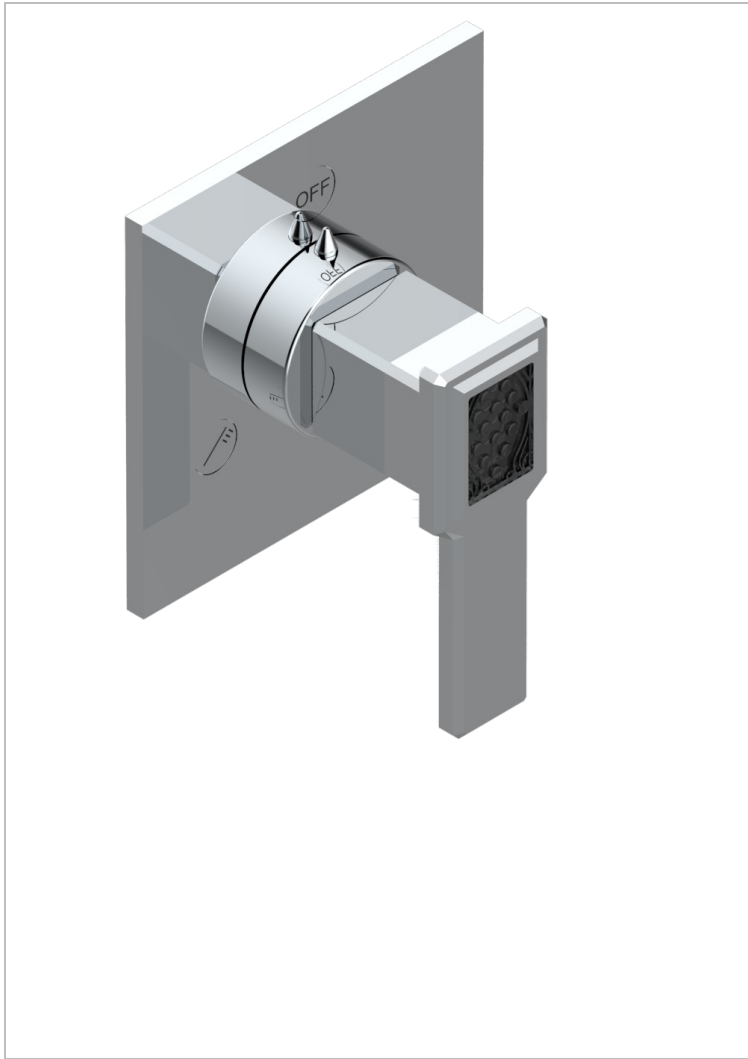

# METROPOLIS BLACK CRYSTAL WITH LEVER HANDLES

A2M-48M2SB

Trim for wall mounted diverter - 2 ways ref.48M2 & 3 ways ref.49M3

## CHARACTERISTIC

- Métropolis Black crystal with lever handles
- Trim for wall mounted diverter - 2 ways ref.48M2 & 3 ways ref.49M3

## RELATED SKU'S

- Ref. G00-48M2SOUSA Wall mounted 3-way diverter with ceramic cartridge for concealed installation- 1 inlet 3/4" and 2 outlets 1/2" without shared ports no stop position - no trim
- Ref. G00-48M2SPSUSA Wall mounted 3-way diverter with ceramic cartridge for concealed installation- 1 inlet 3/4" and 2 outlets 1/2" with positive top, no shared ports - no trim
- Ref. G00-49M3SPSUSA Wall mounted 4-way diverter with ceramic cartridge for concealed installation- 1 inlet 3/4" and 3 outlets 1/2" with positive top, no shared ports - no trim