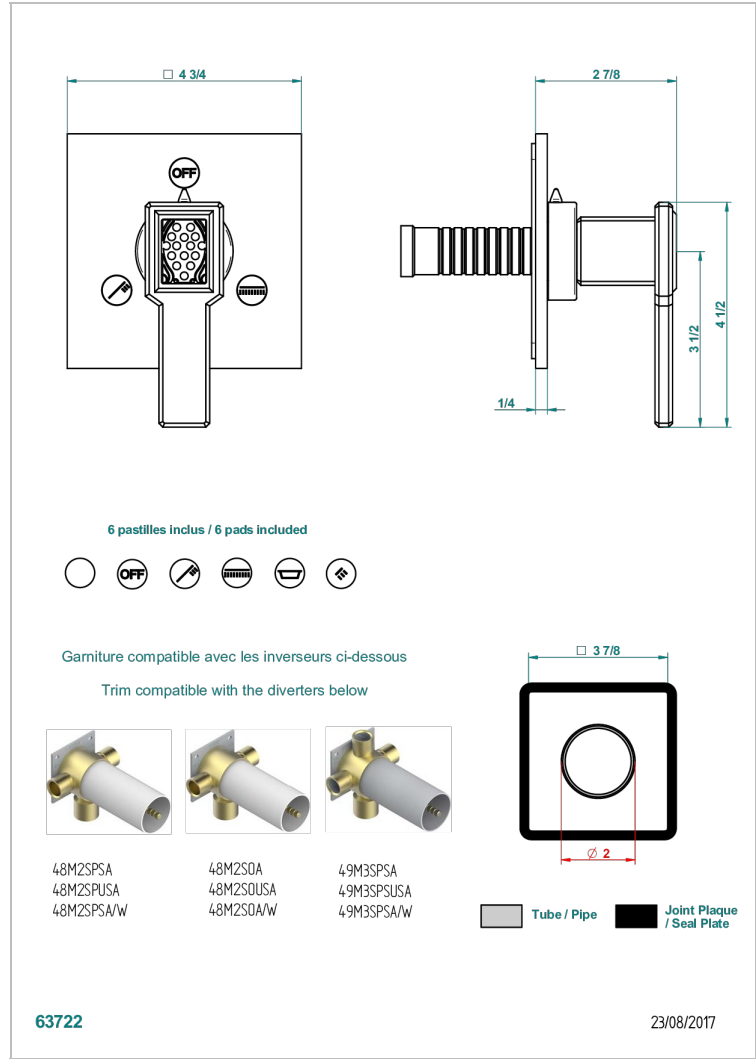

# METROPOLIS BLACK CRYSTAL WITH LEVER HANDLES

A2M-48M2SB

Trim for wall mounted diverter - 2 ways ref.48M2 & 3 ways ref.49M3

## CHARACTERISTIC

- Métropolis Black crystal with lever handles
- Trim for wall mounted diverter - 2 ways ref.48M2 & 3 ways ref.49M3

## RELATED SKU'S

- Ref. G00-48M2SOUSA Wall mounted 3-way diverter with ceramic cartridge for concealed installation- 1 inlet 3/4" and 2 outlets 1/2" without shared ports no stop position - no trim
- Ref. G00-48M2SPSUSA Wall mounted 3-way diverter with ceramic cartridge for concealed installation- 1 inlet 3/4" and 2 outlets 1/2" with positive top, no shared ports - no trim
- Ref. G00-49M3SPSUSA Wall mounted 4-way diverter with ceramic cartridge for concealed installation- 1 inlet 3/4" and 3 outlets 1/2" with positive top, no shared ports - no trim