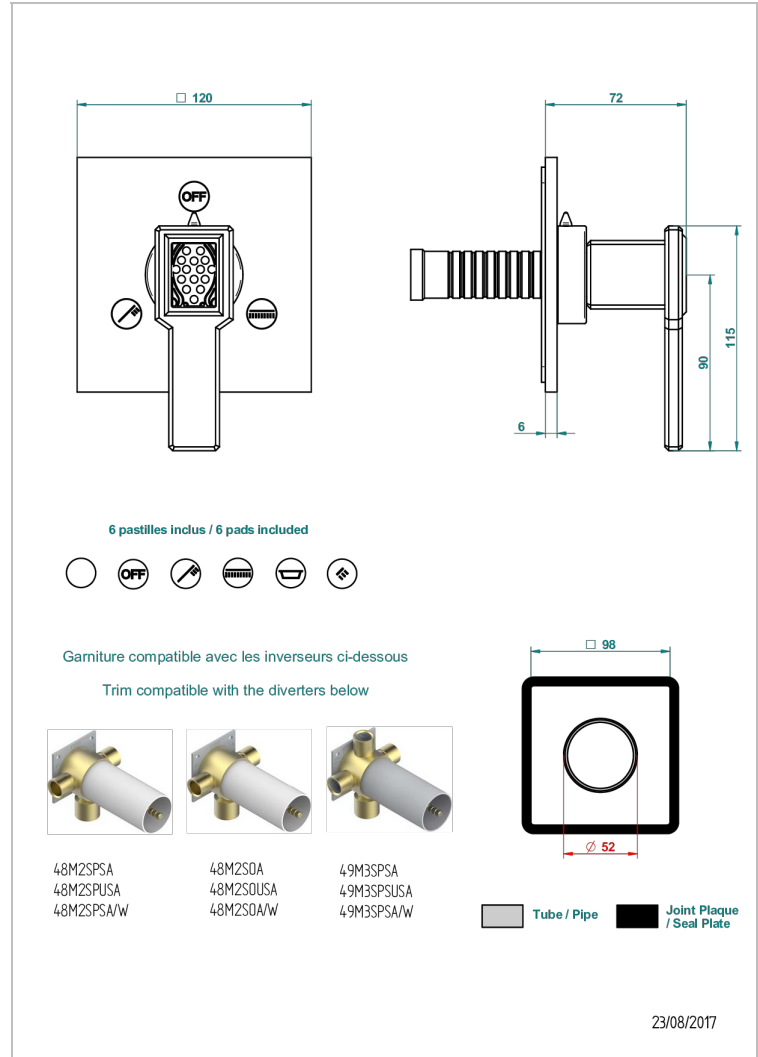

METROPOLIS CRISTAL NEGRO CON MANETAS

A2M-48M2SB

Trim for wall mounted diverter, 2 ways - ref. 48M2 and 3 ways - ref. 49M3

CARACTERÍSTICAS

- Métropolis cristal negro con manetas
- Trim for wall mounted diverter, 2 ways - ref. 48M2 and 3 ways - ref. 49M3

PRODUCTOS RELACIONADOS

- Ref. G00-48M2SOA Wall mounted 3-way diverter with ceramic cartridge for concealed installation- 1 inlet 3/4" and 2 outlets 1/2" without stop position, without trim
- Ref. G00-48M2SPSA Wall mounted 3-way diverter with ceramic cartridge for concealed installation, 1 inlet 3/4" and 2 outlets 1/2" with stop position, without trim
- Ref. G00-49M3SPSA Wall mounted 4-way diverter with ceramic cartridge for concealed installation- 1 inlet 3/4" and 3 outlets 1/2" with stop position, without trim