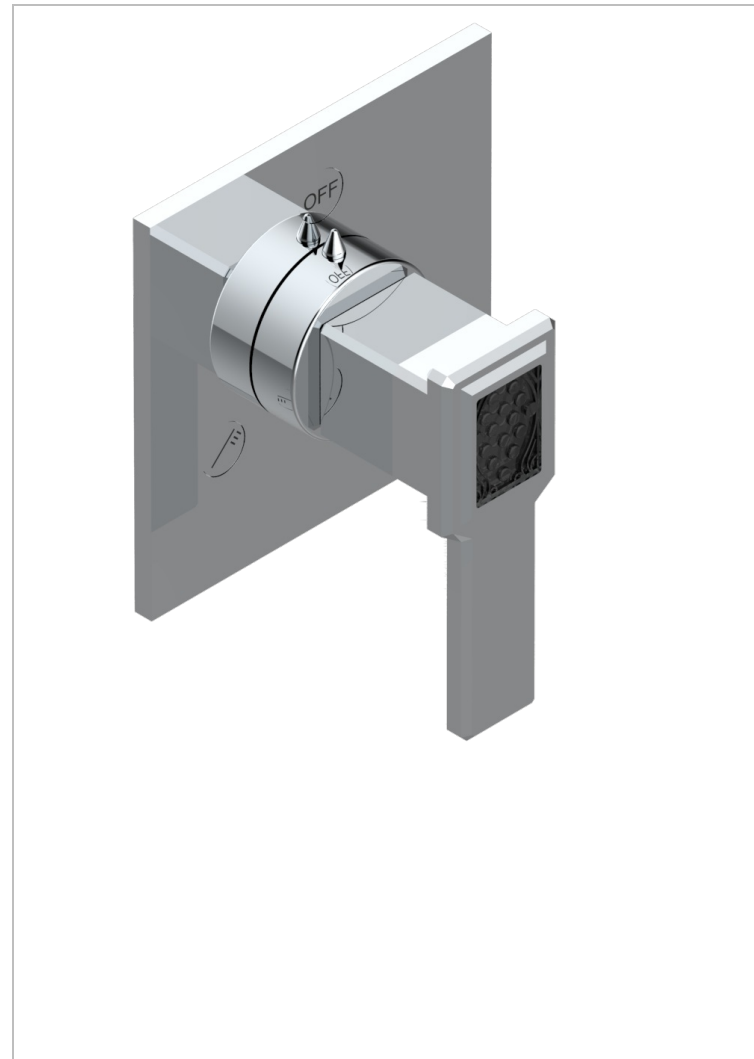

# METROPOLIS BLACK CRYSTAL WITH LEVER

A2M-48M2SB

Trim for wall mounted diverter, 2 ways - ref. 48M2 and 3 ways - ref. 49M3

## CHARACTERISTIC

- Métropolis Black crystal with lever
- Trim for wall mounted diverter, 2 ways - ref. 48M2 and 3 ways - ref. 49M3

## RELATED SKU'S

- Ref. G00-48M2SOA Wall mounted 3-way diverter with ceramic cartridge for concealed installation- 1 inlet 3/4" and 2 outlets 1/2" without stop position, without trim
- Ref. G00-48M2SPSA Wall mounted 3-way diverter with ceramic cartridge for concealed installation, 1 inlet 3/4" and 2 outlets 1/2" with stop position, without trim
- Ref. G00-49M3SPSA Wall mounted 4-way diverter with ceramic cartridge for concealed installation- 1 inlet 3/4" and 3 outlets 1/2" with stop position, without trim