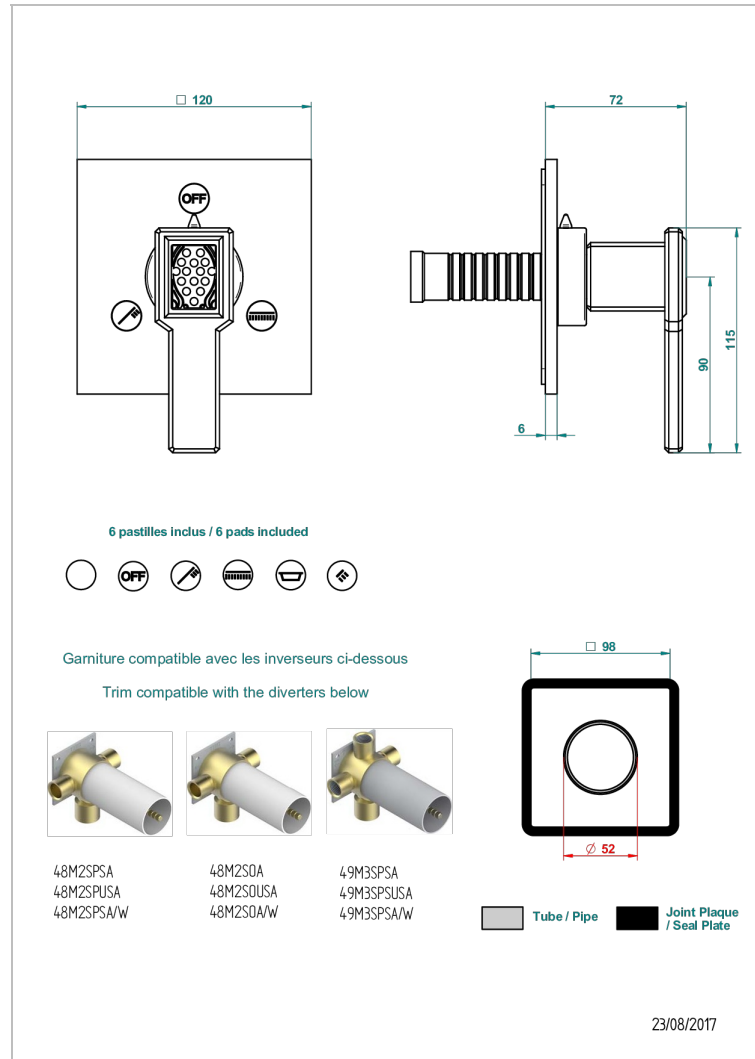

# METROPOLIS BLACK CRYSTAL WITH LEVER

A2M-48M2SB

Trim for wall mounted diverter, 2 ways - ref. 48M2 and 3 ways - ref. 49M3

## CHARACTERISTIC

- Métropolis Black crystal with lever
- Trim for wall mounted diverter, 2 ways - ref. 48M2 and 3 ways - ref. 49M3

## RELATED SKU'S

- Ref. G00-48M2SOA Wall mounted 3-way diverter with ceramic cartridge for concealed installation- 1 inlet 3/4" and 2 outlets 1/2" without stop position, without trim
- Ref. G00-48M2SPSA Wall mounted 3-way diverter with ceramic cartridge for concealed installation, 1 inlet 3/4" and 2 outlets 1/2" with stop position, without trim
- Ref. G00-49M3SPSA Wall mounted 4-way diverter with ceramic cartridge for concealed installation- 1 inlet 3/4" and 3 outlets 1/2" with stop position, without trim