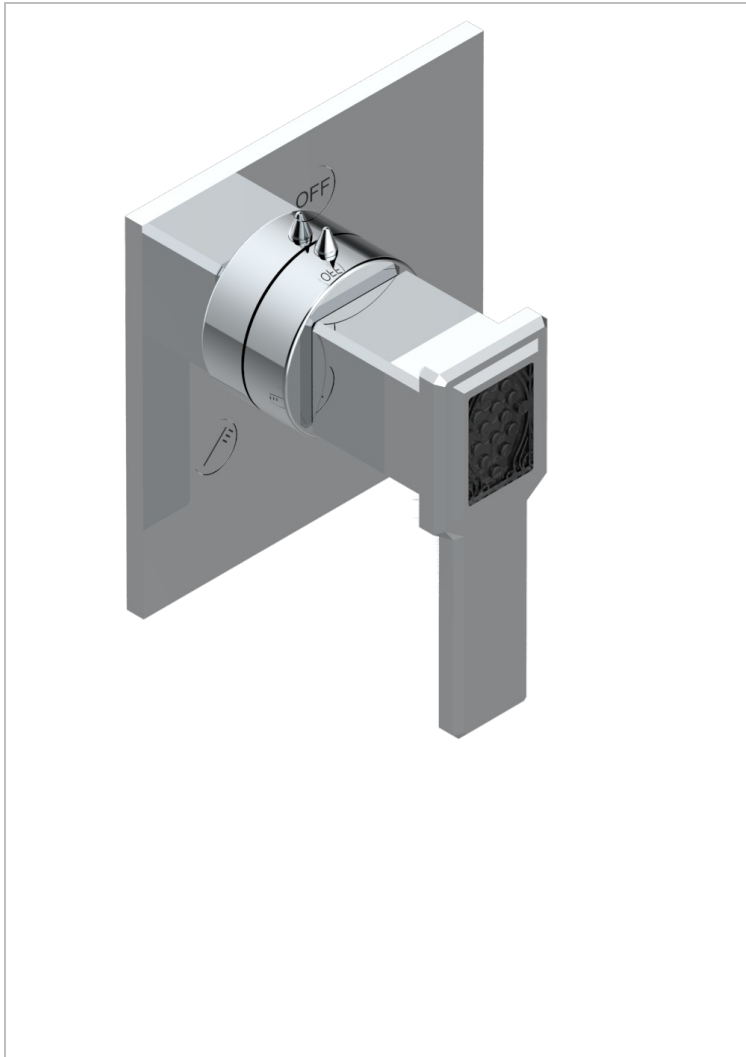

METROPOLIS CRISTAL NEGRO CON MANETAS

A2M-48M2SB

Trim for wall mounted diverter, 2 ways - ref. 48M2 and 3 ways - ref. 49M3

CARACTERÍSTICAS

- Métropolis cristal negro con manetas
- Trim for wall mounted diverter, 2 ways - ref. 48M2 and 3 ways - ref. 49M3

PRODUCTOS RELACIONADOS

- Ref. G00-48M2SOA Wall mounted 3-way diverter with ceramic cartridge for concealed installation- 1 inlet 3/4" and 2 outlets 1/2" without stop position, without trim
- Ref. G00-48M2SPSA Wall mounted 3-way diverter with ceramic cartridge for concealed installation, 1 inlet 3/4" and 2 outlets 1/2" with stop position, without trim
- Ref. G00-49M3SPSA Wall mounted 4-way diverter with ceramic cartridge for concealed installation- 1 inlet 3/4" and 3 outlets 1/2" with stop position, without trim

ACABADOS DISPONIBLES

Cerámica negra mate - D30
Cromo - A02
Cromo / dorado - G02
Cromo mate - C02
Dorado - F01
Dorado mate - F07

Dorado pálido - F30
Dorado pálido mate (sin barniz) - F31
Níquel - B01
Níquel mate - C01
Níquel viejo - H28
Pvd blush - H62