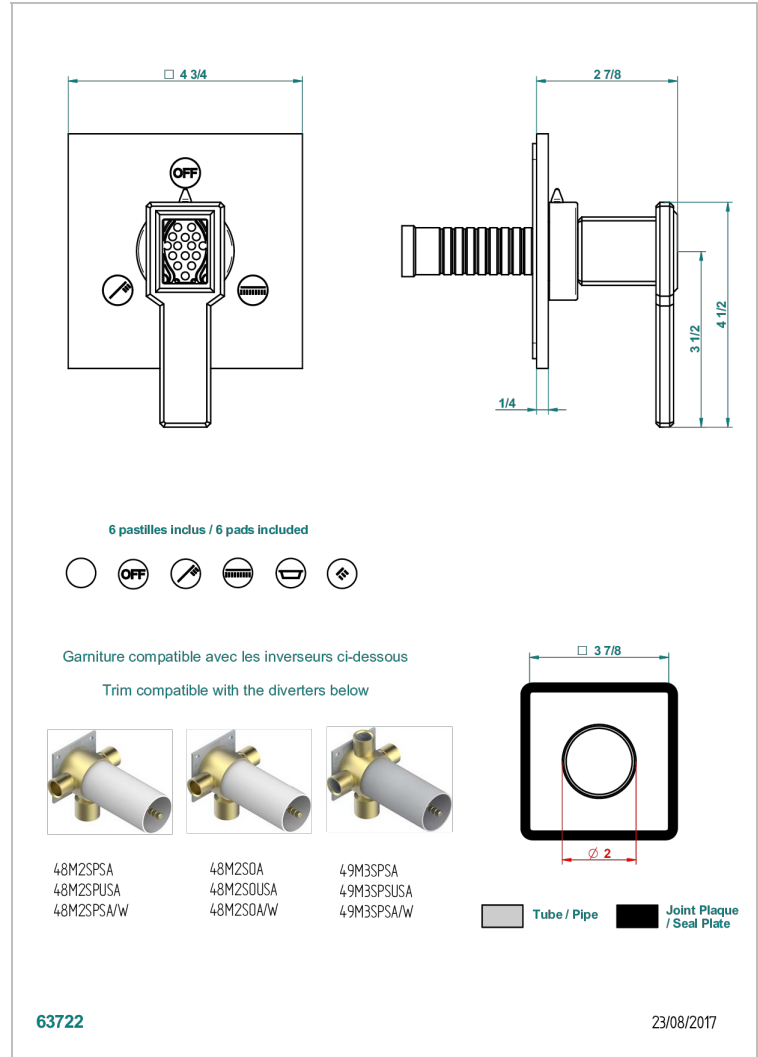

METROPOLIS CRISTAL NEGRO CON MANETAS

A2M-48M2SB

Trim for wall mounted diverter, 2 ways - ref. 48M2 and 3 ways - ref. 49M3

CARACTERÍSTICAS

- Métropolis cristal negro con manetas
- Trim for wall mounted diverter, 2 ways - ref. 48M2 and 3 ways - ref. 49M3

PRODUCTOS RELACIONADOS

- Ref. G00-48M2SOA Wall mounted 3-way diverter with ceramic cartridge for concealed installation- 1 inlet 3/4" and 2 outlets 1/2" without stop position, without trim
- Ref. G00-48M2SPSA Wall mounted 3-way diverter with ceramic cartridge for concealed installation, 1 inlet 3/4" and 2 outlets 1/2" with stop position, without trim
- Ref. G00-49M3SPSA Wall mounted 4-way diverter with ceramic cartridge for concealed installation- 1 inlet 3/4" and 3 outlets 1/2" with stop position, without trim