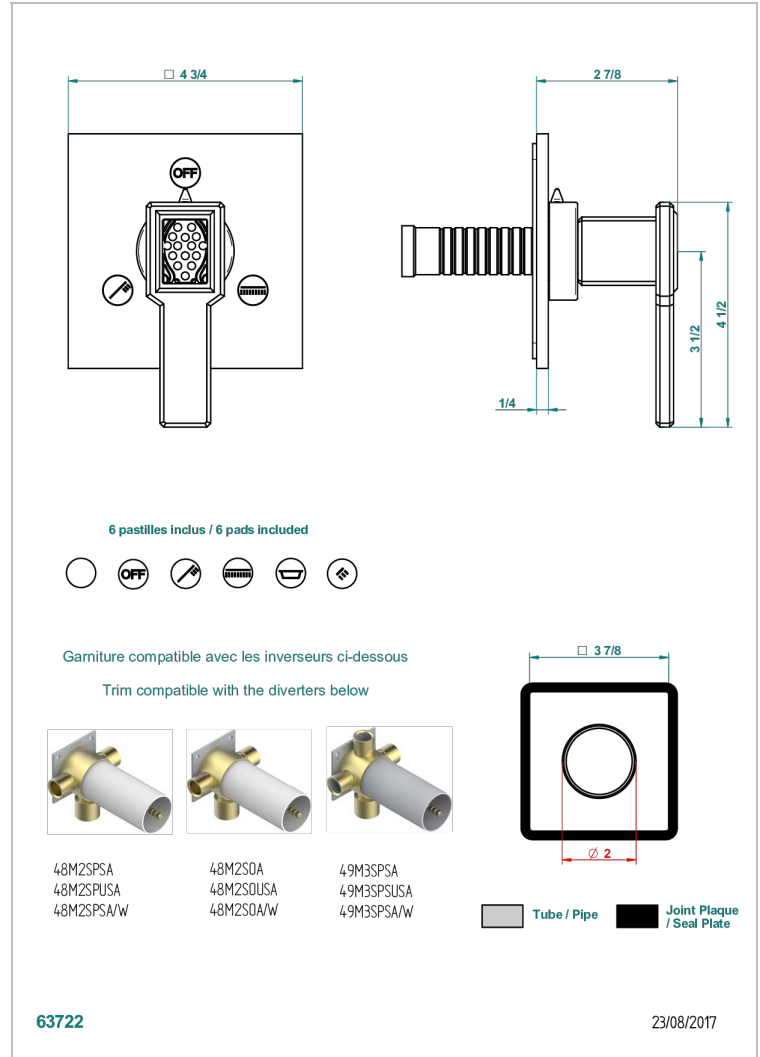

METROPOLIS BLACK CRYSTAL WITH LEVER

A2M-48M2SB

Trim for wall mounted diverter, 2 ways - ref. 48M2 and 3 ways - ref. 49M3

CHARACTERISTIC

- Métropolis Black crystal with lever
- Trim for wall mounted diverter, 2 ways - ref. 48M2 and 3 ways - ref. 49M3

RELATED SKU'S

- Ref. G00-48M2SOA Wall mounted 3-way diverter with ceramic cartridge for concealed installation- 1 inlet 3/4" and 2 outlets 1/2" without stop position, without trim
- Ref. G00-48M2SPSA Wall mounted 3-way diverter with ceramic cartridge for concealed installation, 1 inlet 3/4" and 2 outlets 1/2" with stop position, without trim
- Ref. G00-49M3SPSA Wall mounted 4-way diverter with ceramic cartridge for concealed installation- 1 inlet 3/4" and 3 outlets 1/2" with stop position, without trim