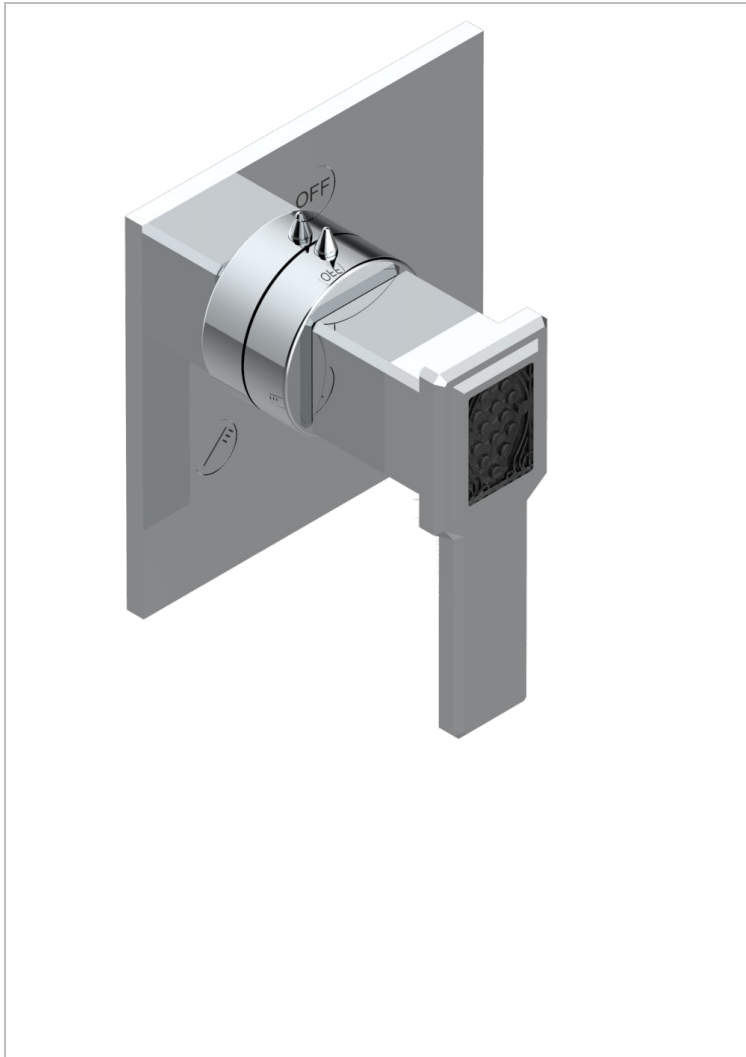

METROPOLIS BLACK CRYSTAL WITH LEVER

A2M-48M2SB

Trim for wall mounted diverter, 2 ways - ref. 48M2 and 3 ways - ref. 49M3

CHARACTERISTIC

- Métropolis Black crystal with lever
- Trim for wall mounted diverter, 2 ways - ref. 48M2 and 3 ways - ref. 49M3

RELATED SKU'S

- Ref. G00-48M2SOA Wall mounted 3-way diverter with ceramic cartridge for concealed installation- 1 inlet 3/4" and 2 outlets 1/2" without stop position, without trim
- Ref. G00-48M2SPSA Wall mounted 3-way diverter with ceramic cartridge for concealed installation, 1 inlet 3/4" and 2 outlets 1/2" with stop position, without trim
- Ref. G00-49M3SPSA Wall mounted 4-way diverter with ceramic cartridge for concealed installation- 1 inlet 3/4" and 3 outlets 1/2" with stop position, without trim

AVAILABLE FINITIONS

Antique nickel - H28
Black ceram - D30
Blush PVD - H62
Brass color PVD - H49
Brown bronze color PVD - F33
Gold color PVD - H52

Graphite PVD - H64
Matt Umber PVD - H67
Matt blush PVD - H60
Matt brass color PVD - H50
Matt brown bronze color PVD - F34
Matt chrome - C02