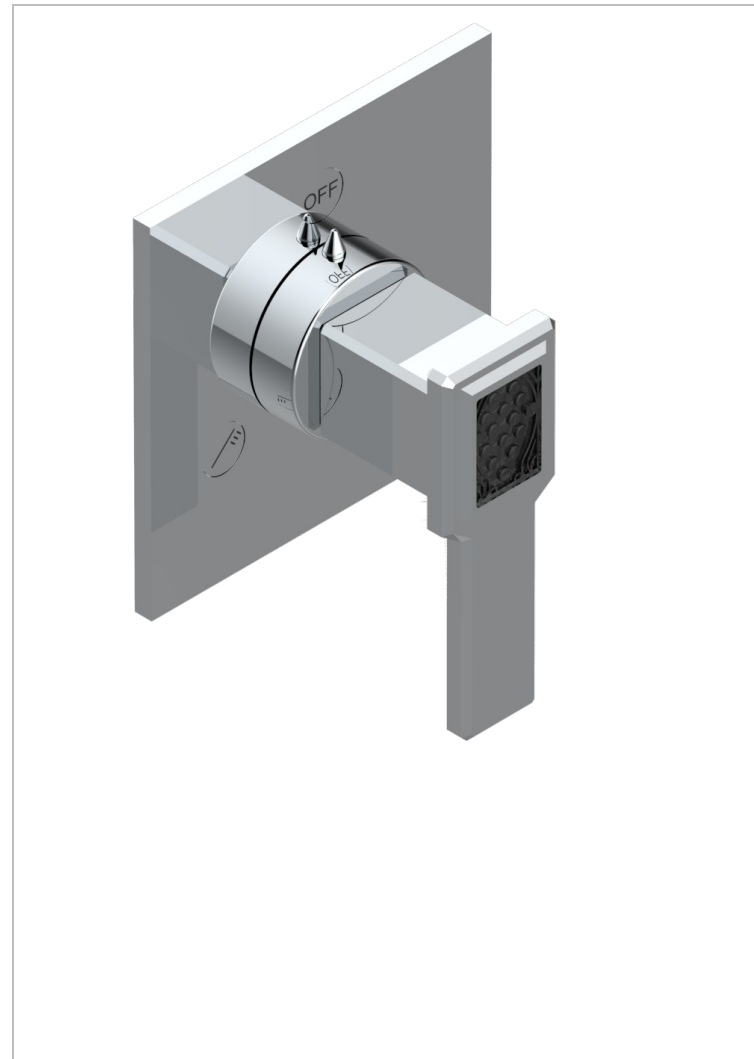

METROPOLIS BLACK CRYSTAL WITH LEVER

A2M-48M2SB

Trim for wall mounted diverter, 2 ways - ref. 48M2 and 3 ways - ref. 49M3

CHARACTERISTIC

- Métropolis Black crystal with lever
- Trim for wall mounted diverter, 2 ways - ref. 48M2 and 3 ways - ref. 49M3

RELATED SKU'S

- Ref. G00-48M2SOA Wall mounted 3-way diverter with ceramic cartridge for concealed installation- 1 inlet 3/4" and 2 outlets 1/2" without stop position, without trim
- Ref. G00-48M2SPSA Wall mounted 3-way diverter with ceramic cartridge for concealed installation, 1 inlet 3/4" and 2 outlets 1/2" with stop position, without trim
- Ref. G00-49M3SPSA Wall mounted 4-way diverter with ceramic cartridge for concealed installation- 1 inlet 3/4" and 3 outlets 1/2" with stop position, without trim

AVAILABLE FINITIONS

Antique nickel - H28
Black ceram - D30
Blush PVD - H62
Brass color PVD - H49
Brown bronze color PVD - F33
Gold color PVD - H52

Graphite PVD - H64
Matt Umber PVD - H67
Matt blush PVD - H60
Matt brass color PVD - H50
Matt brown bronze color PVD - F34
Matt chrome - C02