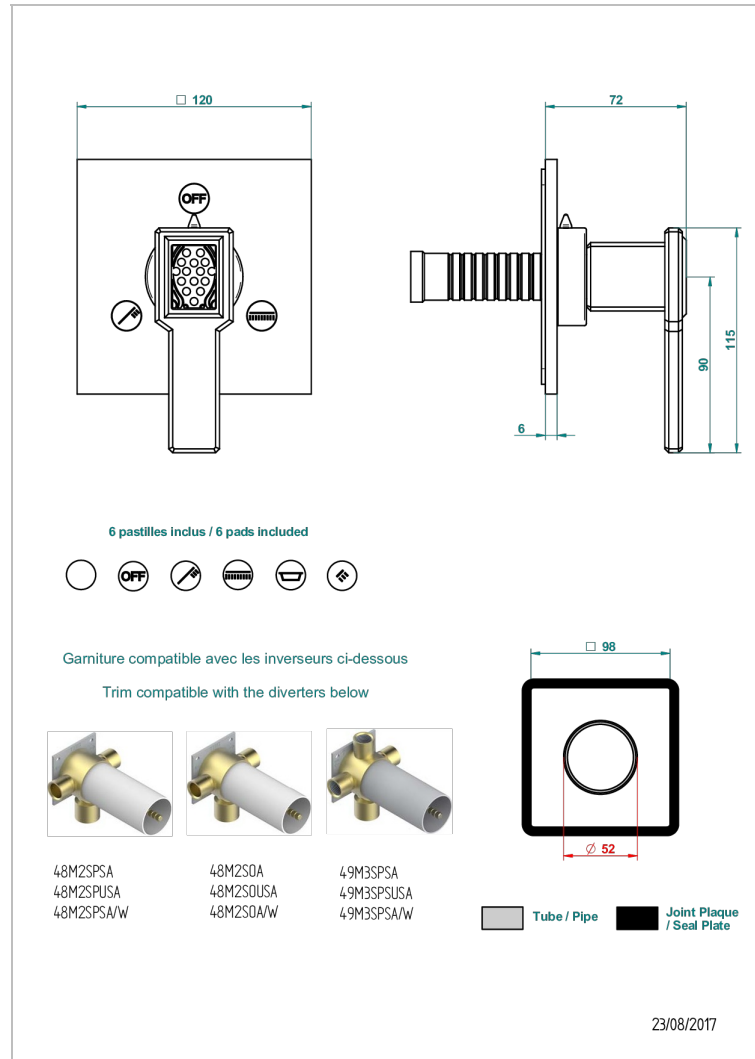

METROPOLIS BLACK CRYSTAL WITH LEVER

A2M-48M2SB

Trim for wall mounted diverter, 2 ways - ref. 48M2 and 3 ways - ref. 49M3

CHARACTERISTIC

- Métropolis Black crystal with lever
- Trim for wall mounted diverter, 2 ways - ref. 48M2 and 3 ways - ref. 49M3

RELATED SKU'S

- Ref. G00-48M2SOA Wall mounted 3-way diverter with ceramic cartridge for concealed installation- 1 inlet 3/4" and 2 outlets 1/2" without stop position, without trim
- Ref. G00-48M2SPSA Wall mounted 3-way diverter with ceramic cartridge for concealed installation, 1 inlet 3/4" and 2 outlets 1/2" with stop position, without trim
- Ref. G00-49M3SPSA Wall mounted 4-way diverter with ceramic cartridge for concealed installation- 1 inlet 3/4" and 3 outlets 1/2" with stop position, without trim